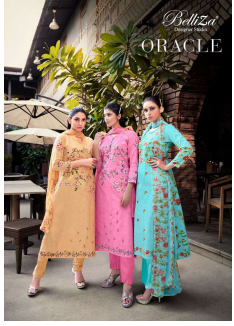

*Asliwholesale*

TOP FABRIC : Pure Cotton Linen with Digital Print (2.50 mtrs)

BOTTOM FABRIC : Pure Cotton (3 mtrs)

DUPATTA FABRIC : Pure Nazneen Chiffon (2.30 mtr)