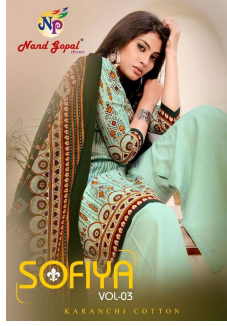

Asliwholesale

TOP FABRIC : Cotton (2.35 mtr)
BOTTOM FABRIC : Cotton (2 Mtr)
DUPATTA FABRIC : Cotton Printed (2.25Mtr)