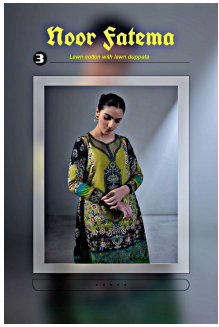

Asliwholesale

TOP FABRIC : Digital Print Airjet Lawn
BOTTOM FABRIC : Dyed Cotton
DUPATTA FABRIC : Digital Print Mal Mal Lawn