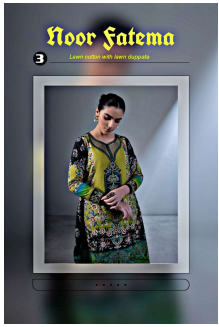

*Asliwholesale*

TOP FABRIC : Digital Print Airjet Lawn  
BOTTOM FABRIC : Dyed Cotton  
DUPATTA FABRIC : Digital Print Mal Mal Lawn