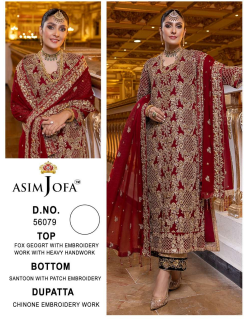

TOP FABRIC : FOX GEORGETTE EMBROIDERY

BOTTOM FABRIC : SANTOON

DUPATTA FABRIC : CHINON