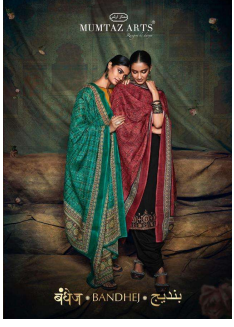

*Asliwholesale*

TOP FABRIC : JAM SATIN  
BOTTOM FABRIC : LAWN DYED  
DUPATTA FABRIC : LAWN DIGITAL