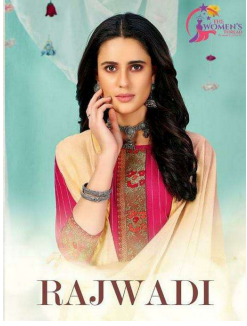

Asliwholesale

TOP FABRIC : LUREX COTTON
BOTTOM FABRIC : LUREX COTTON
DUPATTA FABRIC : JACQUARD LACE PRINT