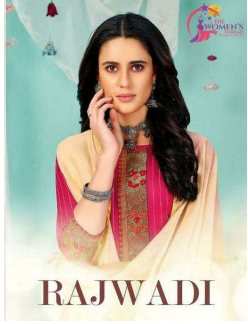

Asliwholesale

TOP FABRIC : LUREX COTTON
BOTTOM FABRIC : LUREX COTTON
DUPATTA FABRIC : JACQUARD LACE PRINT