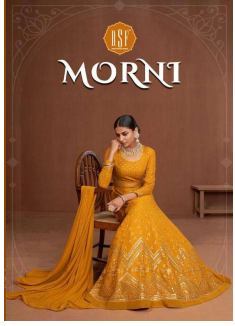

Asliwholesale

TOP FABRIC : BLOOMING GEORGETTE
BOTTOM FABRIC : SANTOON
DUPATTA FABRIC : BLOOMING GEORGETTE