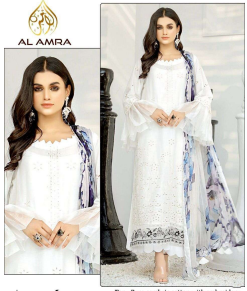

TOP FABRIC : CAMBRIC COTTON
BOTTOM FABRIC : SEMI LAWN
DUPATTA FABRIC : TABBY SILK