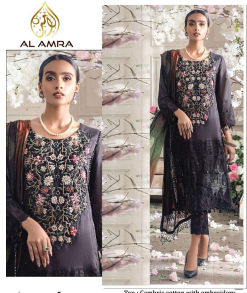

Anaya lawn 32

TOP FABRIC : CAMBRIC COTTON
BOTTOM FABRIC : SEMI LAWN
DUPATTA FABRIC : CHIFFON