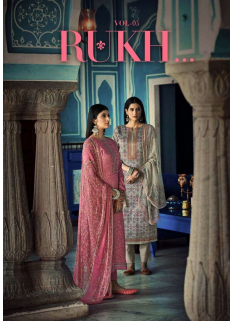

*Asliwholesale*

TOP FABRIC : DIGITAL PRINT

BOTTOM FABRIC : SATIN

DUPATTA FABRIC : BEMBERG DYED