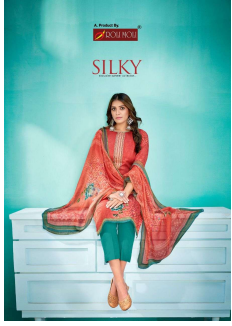

Asliwholesale

TOP FABRIC : CAMBRIC 2.5 MTR
BOTTOM FABRIC : COTTON 2.5 MTR
DUPATTA FABRIC : COTTON 2.10 MTR