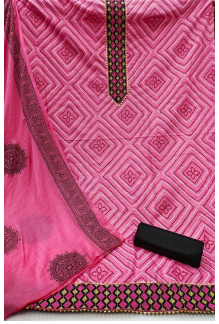

*Asliwholesale*

TOP FABRIC : Slub Cotton With Embroidery Work (2.00 MTR)

BOTTOM FABRIC : Cotton (2.00 MTR)

DUPATTA FABRIC : Chiffon With Foil Print (2.00 MTR)