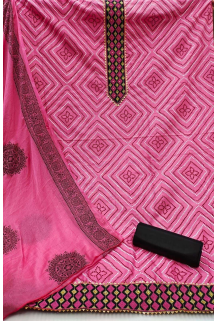

*Asliwholesale*

TOP FABRIC : Slub Cotton With Embroidery Work (2.00 MTR)

BOTTOM FABRIC : Cotton (2.00 MTR)

DUPATTA FABRIC : Chiffon With Foil Print (2.00 MTR)