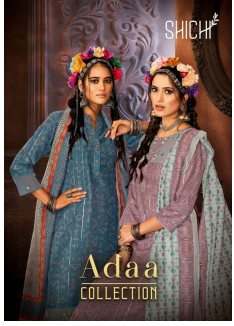

Asliwholesale

TOP FABRIC : POLYESTER LUREX
BOTTOM FABRIC : POLYESTER MUSLIN
DUPATTA FABRIC : SILK