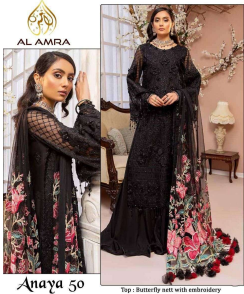

Ataya 50

TOP FABRIC : BUTTERFLY NET
BOTTOM FABRIC : SANTOON
DUPATTA FABRIC : BUTTERFLY NET