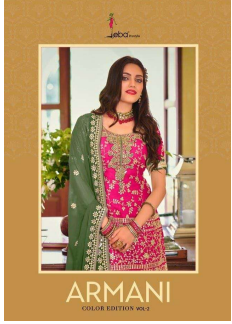

*Asliwholesale*

TOP FABRIC : FAUX GEORGETTE

BOTTOM FABRIC : FAUX GEORGETTE (Free Size Stitched Palazzo)

DUPATTA FABRIC : FAUX GEORGETTE