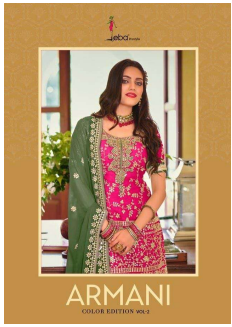

Asliwholesale

TOP FABRIC : FAUX GEORGETTE
BOTTOM FABRIC : FAUX GEORGETTE (Free Size Stitched Palazzo)
DUPATTA FABRIC : FAUX GEORGETTE