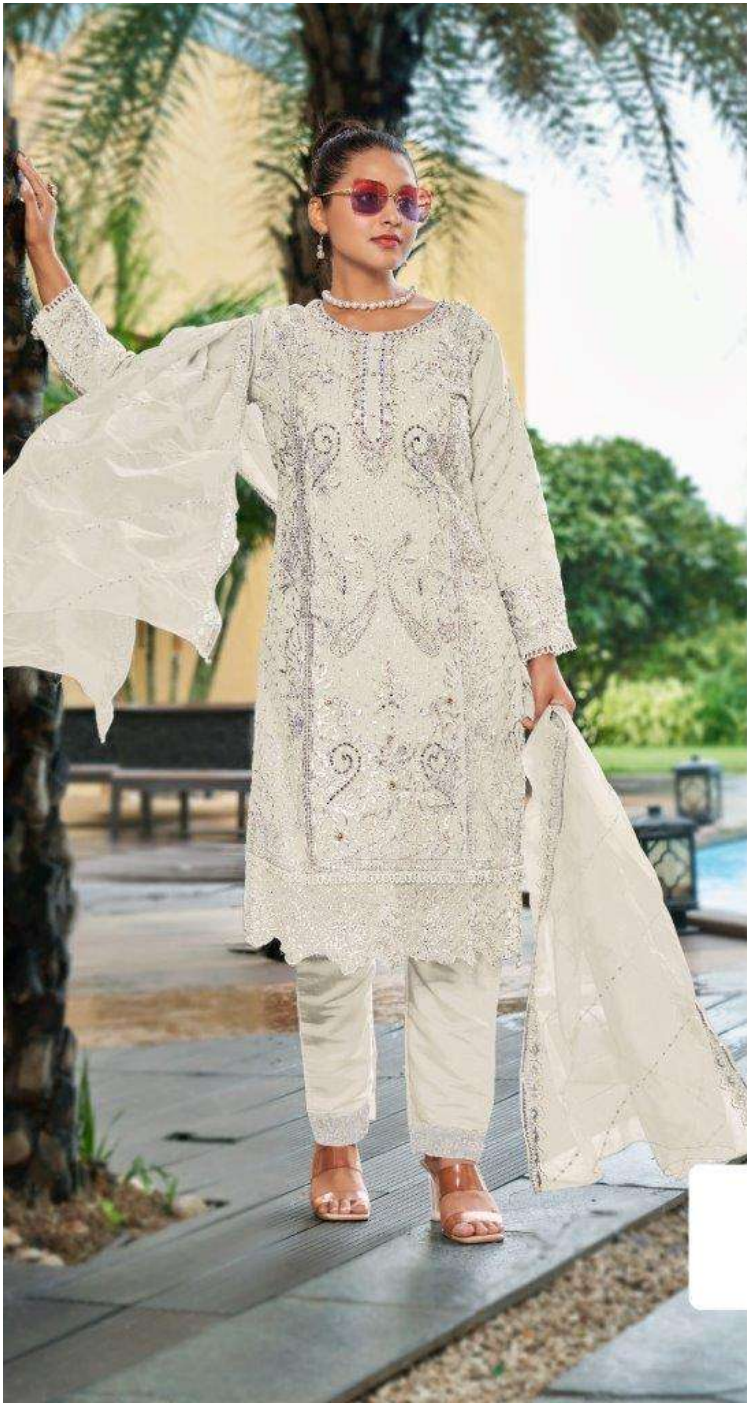

Motifz
FASHION FORWARD

D.644-H