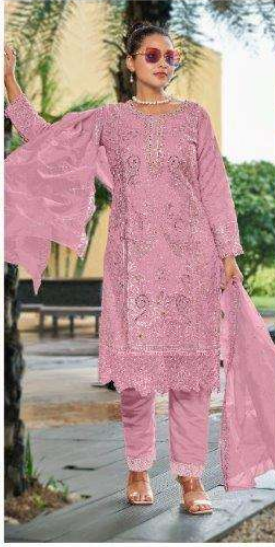

Motifz
FASHION FORWARD

TOP - ORGANZA WITH EMBROIDERY KHATLI WORK
BOTTOM - DULL SANTOON
DUPATTA - ORGANZA WITH EMBROIDERY

D.644-F