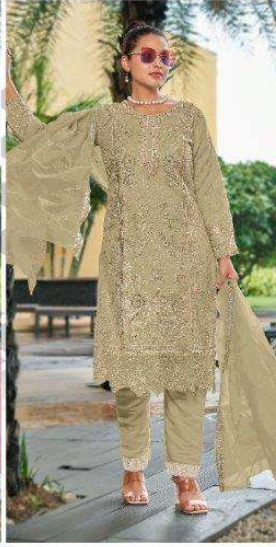

Motifz
FASHION FORWARD

D.644-E

**TOP - ORGANZA WITH EMBROIDERY
Khatli Work**
BOTTOM - DULL SANTOON
DUPATTA - ORGANZA WITH EMBROIDERY

Motifz
FASHION FORWARD

D.644-E

**TOP - ORGANZA WITH EMBROIDERY
Khatli Work**

DUPATTA - ORGANZA WITH EMBROIDERY

Motifz
FASHION FORWARD

TOP - ORGANZA WITH EMBROIDERY KHATLI WORK
BOTTOM - DULL SANTOON
DUPATTA - ORGANZA WITH EMBROIDERY

D.644-E

D.644-F

D.644-G

D.644-H