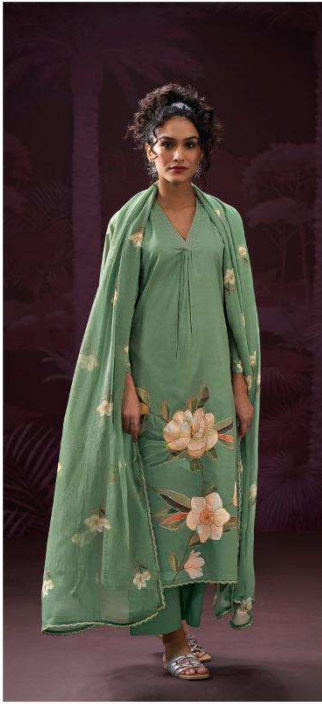

S3142-A

S3142-C

PRODUCT NAME	<i>BHARAVI</i>
D.NO.	S3142
DESCRIPTION	<p>TOP PREMIUM COTTON PRINTED WITH HAND EMBROIDERY, HAND WORK AND CROCHET LACE BORDER. COTTON BORDER.</p> <p>BOTTOM PREMIUM COTTON SOLID COLOR.</p> <p>DUPATTA PREMIUM PURE CHIFFON PRINTED WITH CROCHET LACE BORDER.</p>
HSN CODE	520851
WHOLESALE PRICE	1705/- EACH+GST(EXTRA)

S3142-A

S3142-B

S3142-C

S3142-D

Ganga®
Bharavi
S3142- A/B/C/D

S3142-D

S3142-C

S3142-B