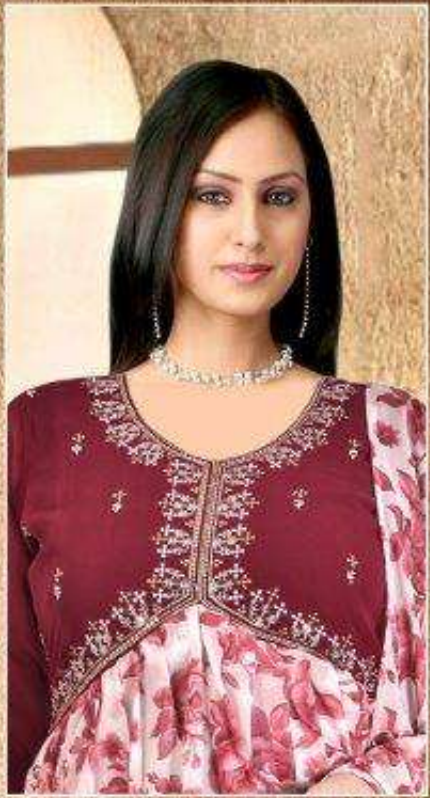

D.No-3752
Gorget print Aaliya style
Ghera top and DUPPATA (2pcs)

Size-L	
Size-XL	
Size-XXL	

D.No-3752
Gorget print Aaliya style
Ghera top and DUPPATA (2pcs)

Size-L	
Size-XL	
Size-XXL	

D.No-3754
Gorget print Aaliya style
Ghera top and DUPPATA (2pcs)

Size-L	
Size-XL	
Size-XXL	

D.No-3753
Gorget print Aaliya style
Ghera top and DUPPATA (2pcs)

Size-L	
Size-XL	
Size-XXL	

D.No-3755
Gorget print Aaliya style
Ghera top and DUPPATA (2pcs)

Size-L	
Size-XL	
Size-XXL	