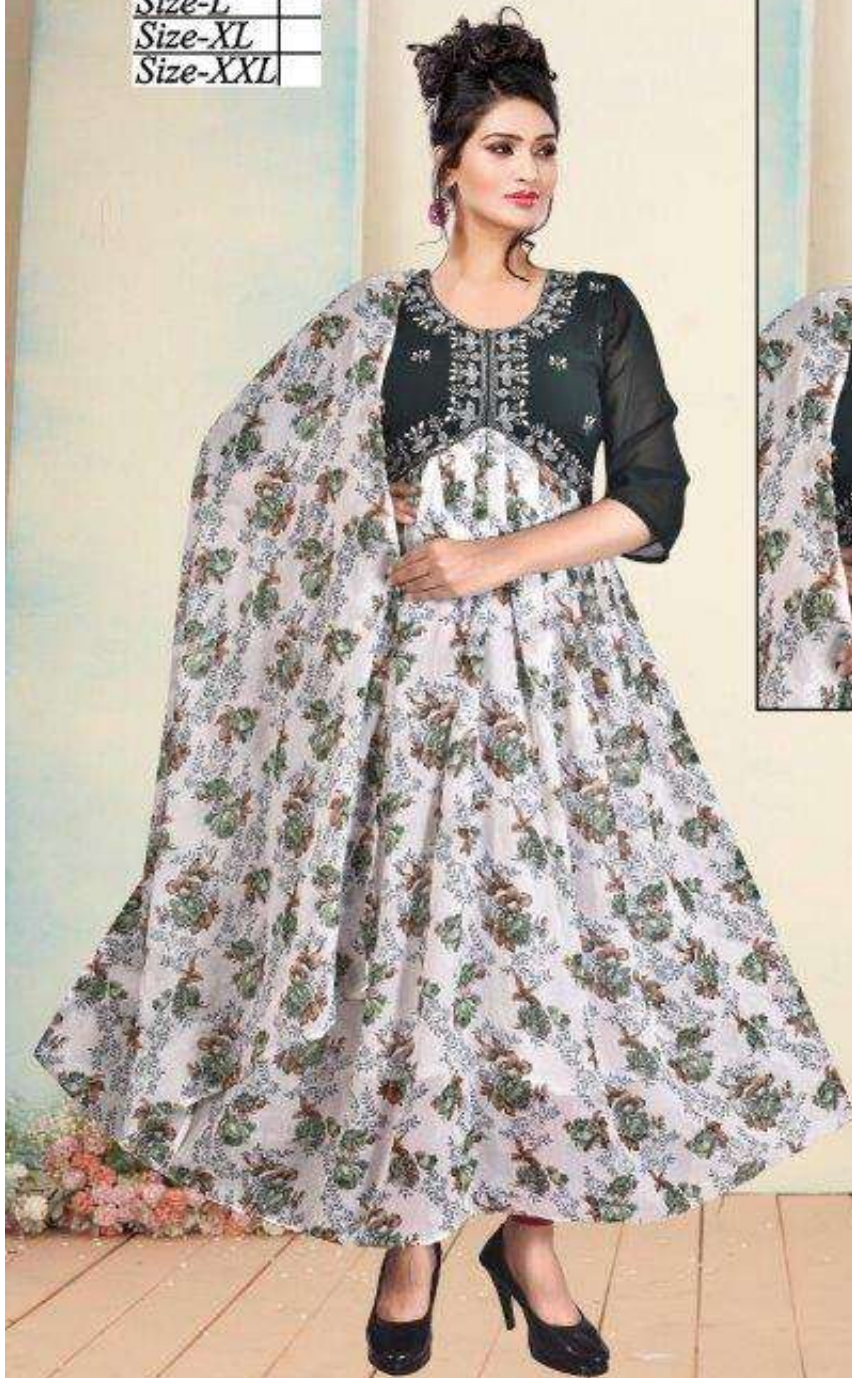

D.No-3752
Gorget print Aaliya style
Ghera top and DUPPATA (2pcs)

Size-L	
Size-XL	
Size-XXL	

D.No-3752
Gorget print Aaliya style
Ghera top and DUPPATA (2pcs)

Size-L	
Size-XL	
Size-XXL	

D.No-3754
Gorget print Aaliya style
Ghera top and DUPPATA (2pcs)

Size-L	
Size-XL	
Size-XXL	

D.No-3753
Gorget print Aaliya style
Ghera top and DUPPATA (2pcs)

Size-L	
Size-XL	
Size-XXL	

D.No-3755
Gorget print Aaliya style
Ghera top and DUPPATA (2pcs)

Size-L	
Size-XL	
Size-XXL	