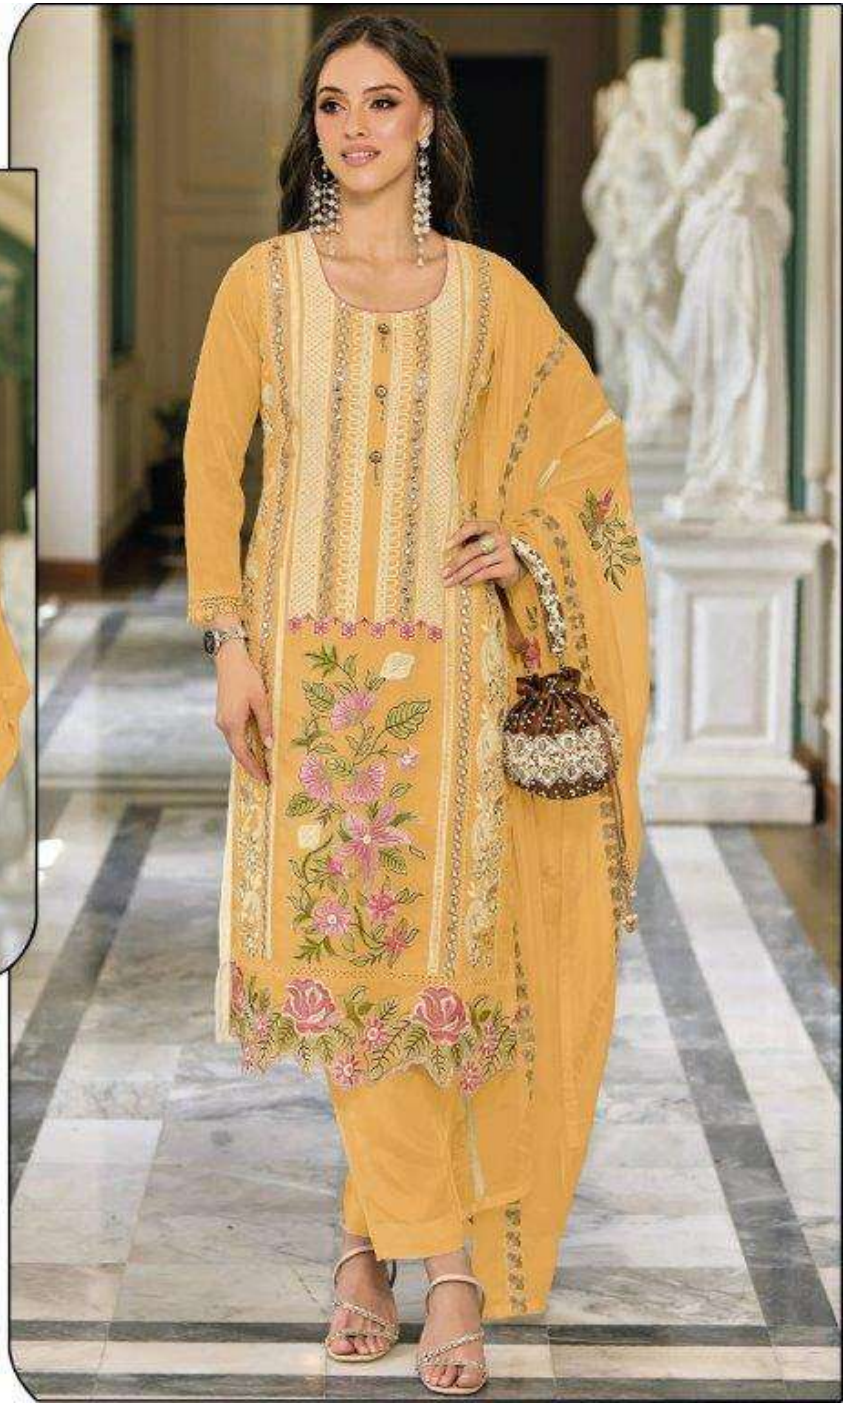

ZARQASH
ASMAO BY KUTTYA

Z-215-A

READY MADE
COLLECTION

SIZE
XL,XXL

TOP - FOX GEROGETTE HEAVY
EMROIDERY WITH HAND WORK
INNER - HEAVY INNER
BOTTOM - VISCOSE
DUPATTA - ORGANZA EMROIDERY

ZARQASH
ASMAO BY KUTTYA

Z-215-A

READY MADE
COLLECTION

SIZE
XL,XXL

TOP - FOX GEROGETTE HEAVY
EMROIDERY WITH HAND WORK
INNER - HEAVY INNER
BOTTOM - VISCOSE
DUPATTA - ORGANZA EMROIDERY

ZARQASH®
ASMAO BY KUTTYA

Z-215-B

READY MADE
COLLECTION

SIZE
XL,XXL

TOP - FOX GEROGETTE HEAVY
EMROIDERY WITH HAND WORK
INNER - HEAVY INNER
BOTTOM - VISCOSE
DUPATTA - ORGANZA EMROIDERY

ZARQASH
ASMAO BY KUTTYA

Z-215-C

READY MADE
COLLECTION

SIZE
XL,XXL

TOP - FOX GEROGETTE HEAVY
EMROIDERY WITH HAND WORK
INNER - HEAVY INNER
BOTTOM - VISCOSE
DUPATTA - ORGANZA EMROIDERY