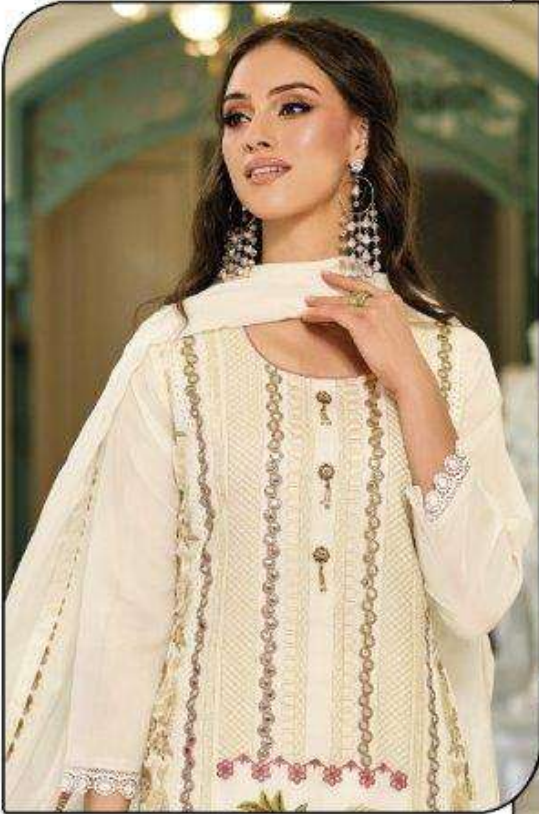

ZARQASH
ASMAO BY KUTTYA

Z-215-A

READY MADE
COLLECTION

SIZE
XL,XXL

TOP - FOX GEROGETTE HEAVY
EMROIDERY WITH HAND WORK
INNER - HEAVY INNER
BOTTOM - VISCOSE
DUPATTA - ORGANZA EMROIDERY

ZARQASH
ASMAO BY KUTTYA

Z-215-A

READY MADE
COLLECTION

SIZE
XL,XXL

TOP - FOX GEROGETTE HEAVY
EMROIDERY WITH HAND WORK
INNER - HEAVY INNER
BOTTOM - VISCOSE
DUPATTA - ORGANZA EMROIDERY

ZARQASH®
ASMAO BY KUTTYA

Z-215-B

READY MADE
COLLECTION

SIZE
XL,XXL

TOP - FOX GEROGETTE HEAVY
EMROIDERY WITH HAND WORK
INNER - HEAVY INNER
BOTTOM - VISCOSE
DUPATTA - ORGANZA EMROIDERY

ZARQASH
ASMAO BY KUTTYA

Z-215-C

READY MADE
COLLECTION

SIZE
XL,XXL

TOP - FOX GEROGETTE HEAVY
EMROIDERY WITH HAND WORK
INNER - HEAVY INNER
BOTTOM - VISCOSE
DUPATTA - ORGANZA EMROIDERY