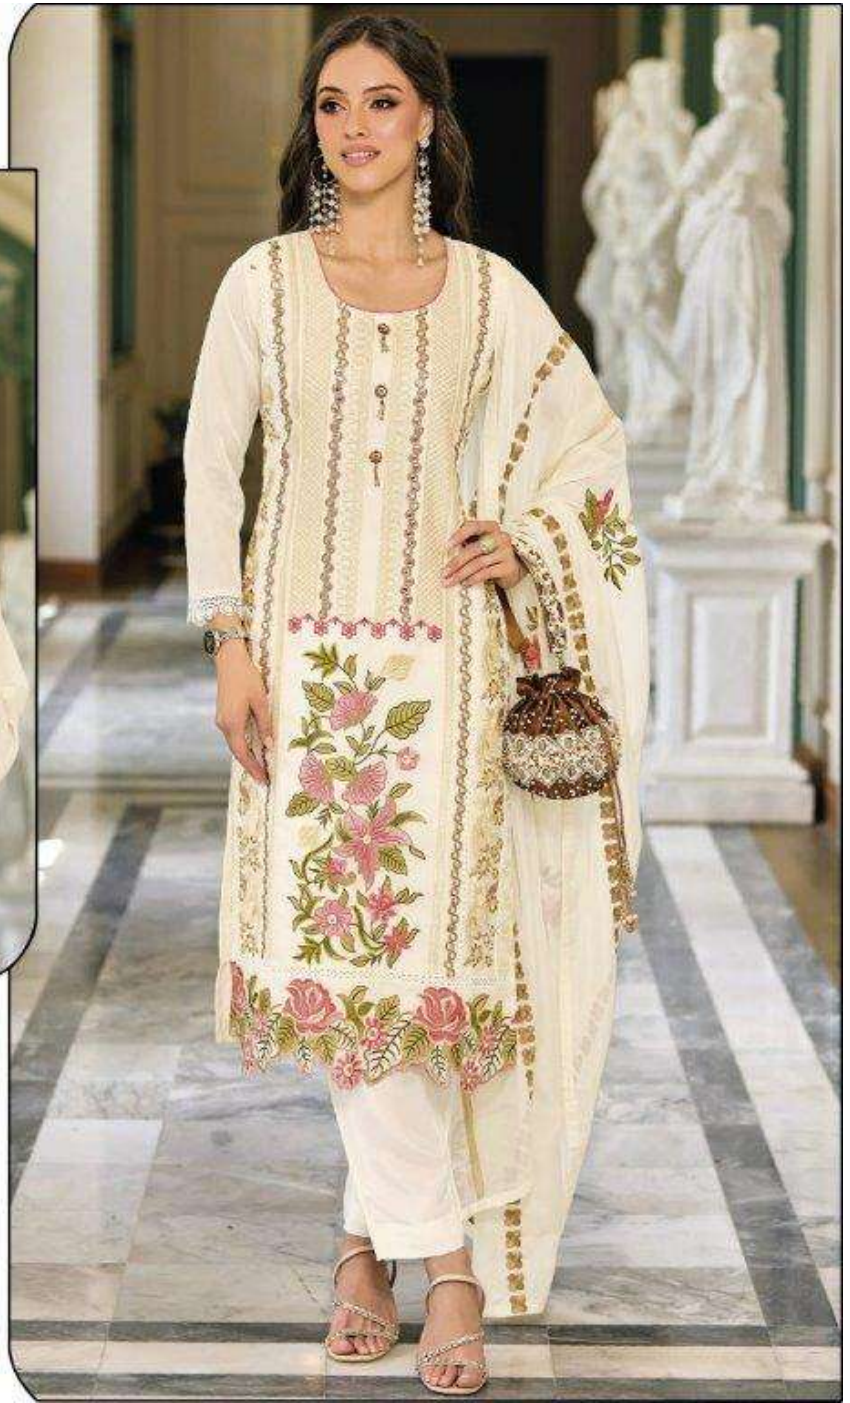

ZARQASH
ASMAO BY KUTTYA

Z-215-A

READY MADE
COLLECTION

SIZE
XL,XXL

TOP - FOX GEROGETTE HEAVY
EMROIDERY WITH HAND WORK
INNER - HEAVY INNER
BOTTOM - VISCOSE
DUPATTA - ORGANZA EMROIDERY

ZARQASH
ASMAO BY KUTTYA

Z-215-A

READY MADE
COLLECTION

SIZE
XL,XXL

TOP - FOX GEROGETTE HEAVY
EMROIDERY WITH HAND WORK
INNER - HEAVY INNER
BOTTOM - VISCOSE
DUPATTA - ORGANZA EMROIDERY

ZARQASH®
ASMAO BY KUTTYA

Z-215-B

READY MADE
COLLECTION

SIZE
XL,XXL

TOP - FOX GEROGETTE HEAVY
EMROIDERY WITH HAND WORK
INNER - HEAVY INNER
BOTTOM - VISCOSE
DUPATTA - ORGANZA EMROIDERY

ZARQASH
ASMAO BY KUTTYA

Z-215-C

READY MADE
COLLECTION

SIZE
XL,XXL

TOP - FOX GEROGETTE HEAVY
EMROIDERY WITH HAND WORK
INNER - HEAVY INNER
BOTTOM - VISCOSE
DUPATTA - ORGANZA EMROIDERY