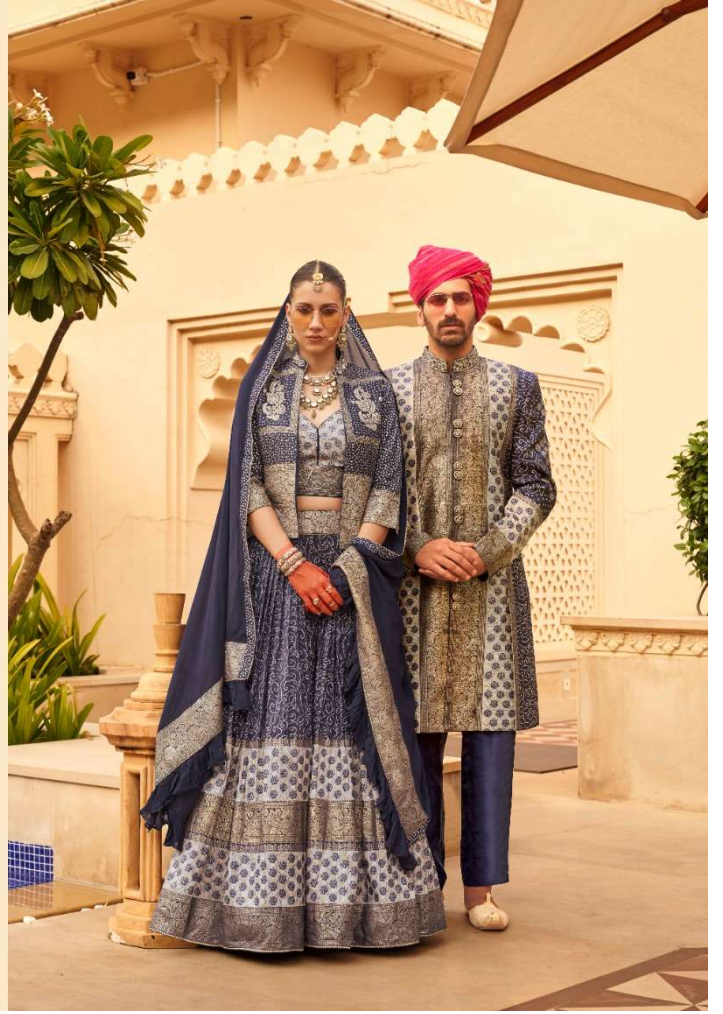

REWAA
Flowing Fashion

शिव - पार्वती

RSW-19

RSM-19

REWAA
Flowing Fashion

शिव - पार्वती

RSW-19

RSM-19

REWAA
Creating Traditions

शिव-पार्वती

RSW-20

RSM-20

REWAA
Flowing Fashion

शिव - पार्वती

RSW-21

RSM-21

REWRITING
THE LEGACY
OF
INDIAN ETHNIC

THE
COUPLE COLLECTION

REWAA-SHIV-PARVATI

Category	D.No	Fabric	Type	Size
LADIES WEAR	RSW-19	P.V SILK WITH FOIL PRINT	LEHENGA WITH TOP(NO DUPATTA)	38 AND 42
MENS WEAR	RSM-19	P.V SILK WITH FOIL PRINT	LONG ANARKALI SHERWANI WITH PENT	38/40/42
LADIES WEAR	RSW-20	LK WITH FOIL PRINT & FAUX GEORGETTE DUP	BLOUSE,LEHENGA,SHRUG&DUPATTA	38 AND 42
MENS WEAR	RSM-20	P.V SILK WITH FOIL PRINT	SHERWANI WITH PANT	38/40/42
MENS WEAR	RSM-21	P.V SILK WITH FOIL PRINT	LONG ANARKALI SHERWANI WITH PENT	38/40/42
LADIES WEAR	RSW-21	LK WITH FOIL PRINT & FAUX GEORGETTE DUP	LEHENGA,BLOUSE & DUPATTA	38 AND 42
MENS WEAR	RSM-22	P.V SILK WITH FOIL PRINT	SHERWANI WITH CHURIDAR PENT	38/40/42
LADIES WEAR	RSW-22	LK WITH FOIL PRINT & FAUX GEORGETTE DUP	LEHENGA,BLOUSE & DUPATTA	38 AND 42
NOTE : 12% GST ON ABOVE RATE				