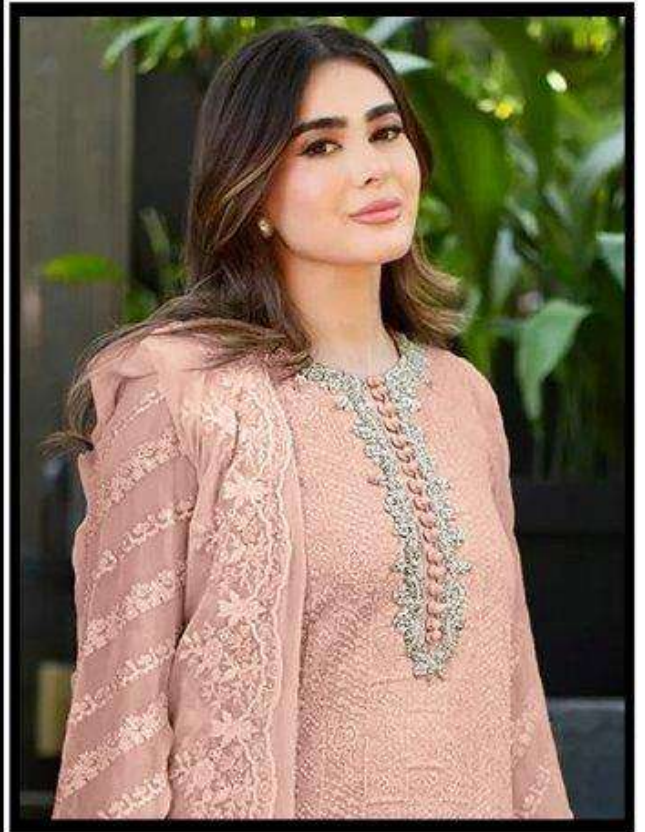

Serina
Pakistani Suits
A BRAND BY MEGHA EXPORT

S - 298 A