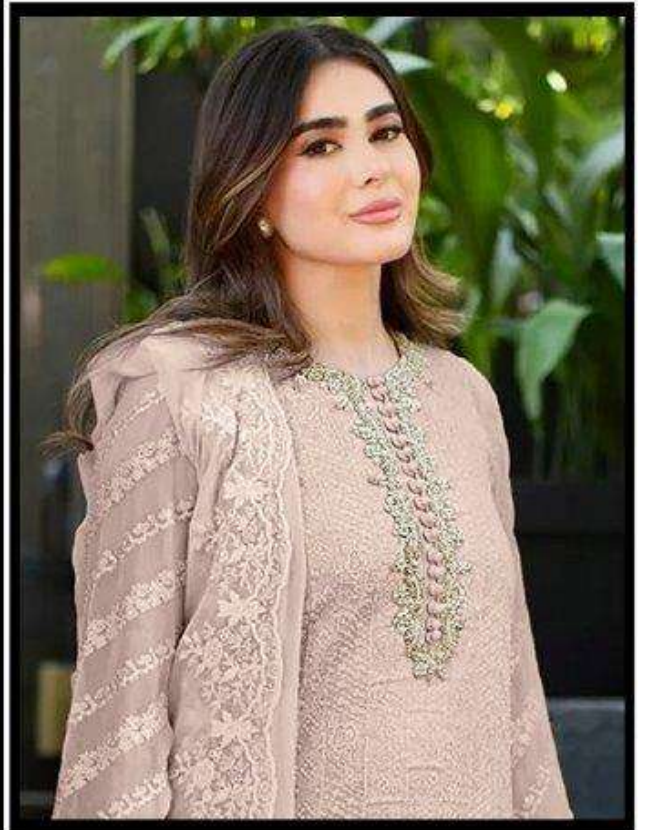

S - 298 C

S - 298 D

SIZE :- XL-XXL  
READYMADE COLLECTION

**TOP**  
FOX GEORGETTE HEAVY EMBROIDERY  
WITH KHATLI WORK  
**BOTTOM-INNER**  
SILK VISCOSS  
**DUPATTA**  
FOX GEORGETTE HEAVY EMBROIDERY WORK

**TOP**

FOX GEORGETTE HEAVY EMBROIDERY  
WITH KHATLI WORK

**BOTTOM-INNER**

SILK VISCOSS

**DUPATTA**

FOX GEORGETTE HEAVY EMBROIDERY WORK

*Serina*  
Pakistani Suits  
A BRAND BY MEGHA EXPORT

S - 298 C

SIZE :- XL-XXL

**READYMADE COLLECTION**

**TOP**

FOX GEORGETTE HEAVY EMBROIDERY  
WITH KHATLI WORK

**BOTTOM-INNER**

SILK VISCOSS

**DUPATTA**

FOX GEORGETTE HEAVY EMBROIDERY WORK