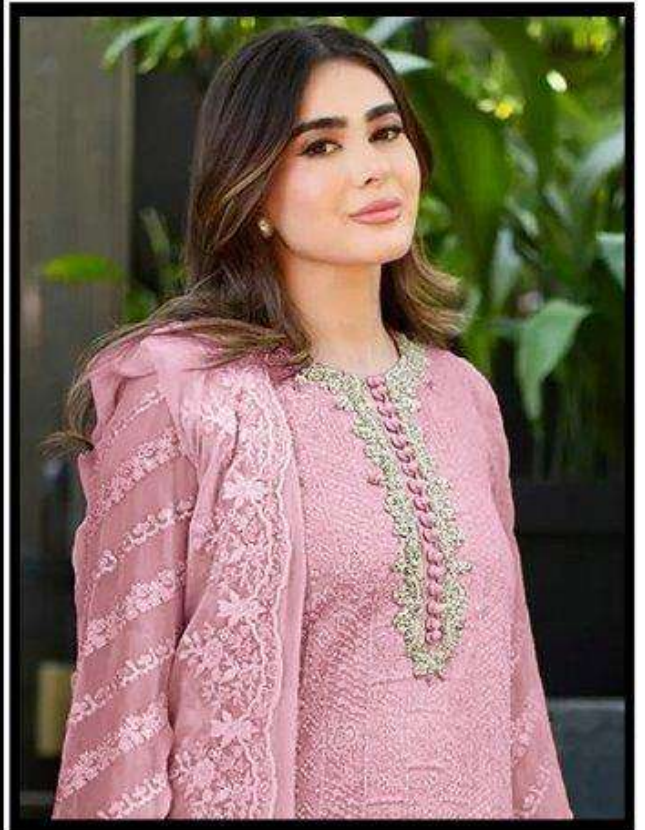

Serina
Pakistani Suits
A BRAND BY MEGHA EXPORT

S - 298 D