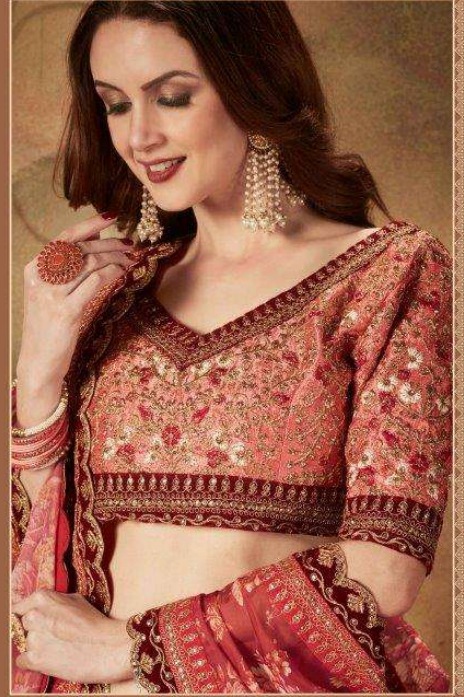

•7608•

* 7607 *

Zee Clothing
Pune Mumbai
2014

7608

WHAT YOU WEAR
IS HOW YOU
PRESENT YOUR
SELF TO THE
WORLD. LIVE
COURAGEOUS,
WHEN HUMAN
CONTACTS ARE
SO RARE. LIVE
SON IS INSPIRED
LANDSCAPE

• 7609 •

7609

DON'T BE INTO
TRENDS. DON'T
MAKE FASHION
OWN YOU. BUT
YOU DECIDE
WHAT YOU ARE.
WANT TO EX-
PRESS BY THE
WAY YOU DRESS.
AND THE WAY TO
LIVE.

◆ 7610 ◆

* 7610 *

FLORAL

VOL-01

ZEEL CLOTHING / FLORAL VOL - 01

SKU/CODE	MAIN COLOR	LEHENGA FABRIC	BLOUSE FABRIC	DUPATTA FABRIC	SIZE (SEMI STITCHED)	WORK TYPE	PRICE (EXCLUDING GST (5%) AND SHIPPING)
7601	OFF-WHITE AND GREEN	ORGANZA	SLUB SILK	ORGANZA	UP TO 42 BUST AND WAIST	DIGITAL PRINT & DORI,ZARI AND SEQUINS	2100/- (FLAT)
7602	YELLOW AND GREEN	ORGANZA	SLUB SILK	ORGANZA	UP TO 42 BUST AND WAIST	DIGITAL PRINT & DORI,ZARI AND SEQUINS	2100/- (FLAT)
7603	YELLOW AND ORANGE	ORGANZA	SLUB SILK	ORGANZA	UP TO 42 BUST AND WAIST	DIGITAL PRINT & DORI,ZARI AND SEQUINS	2100/- (FLAT)
7604	PINK AND BEIGE	ORGANZA	ORGANZA	ORGANZA	UP TO 42 BUST AND WAIST	DIGITAL PRINT & DORI,ZARI AND SEQUINS	2350/- (FLAT)
7605	OFF WHITE AND BEIGE	ORGANZA	ORGANZA	ORGANZA	UP TO 42 BUST AND WAIST	DIGITAL PRINT & DORI,ZARI AND SEQUINS	2350/- (FLAT)
7606	SKY BLUE AND BEIGE	ORGANZA	ORGANZA	ORGANZA	UP TO 42 BUST AND WAIST	DIGITAL PRINT & DORI,ZARI AND SEQUINS	2350/- (FLAT)
7607	BEIGE AND PEACH	ORGANZA	SLUB SILK	ORGANZA	UP TO 42 BUST AND WAIST	DIGITAL PRINT & DORI,ZARI AND SEQUINS	2500/- (FLAT)
7608	MAROON AND PEACH	ORGANZA	SLUB SILK	ORGANZA	UP TO 42 BUST AND WAIST	DIGITAL PRINT & DORI,ZARI AND SEQUINS	2500/- (FLAT)
7609	BLACK	ORGANZA	GEORGETTE	ORGANZA	UP TO 42 BUST AND WAIST	DIGITAL PRINT & DORI,ZARI AND SEQUINS	2350/- (FLAT)
7610	GREEN AND ORANGE	ORGANZA	SLUB SILK	ORGANZA	UP TO 42 BUST AND WAIST	DIGITAL PRINT & DORI,ZARI AND SEQUINS	2100/- (FLAT)