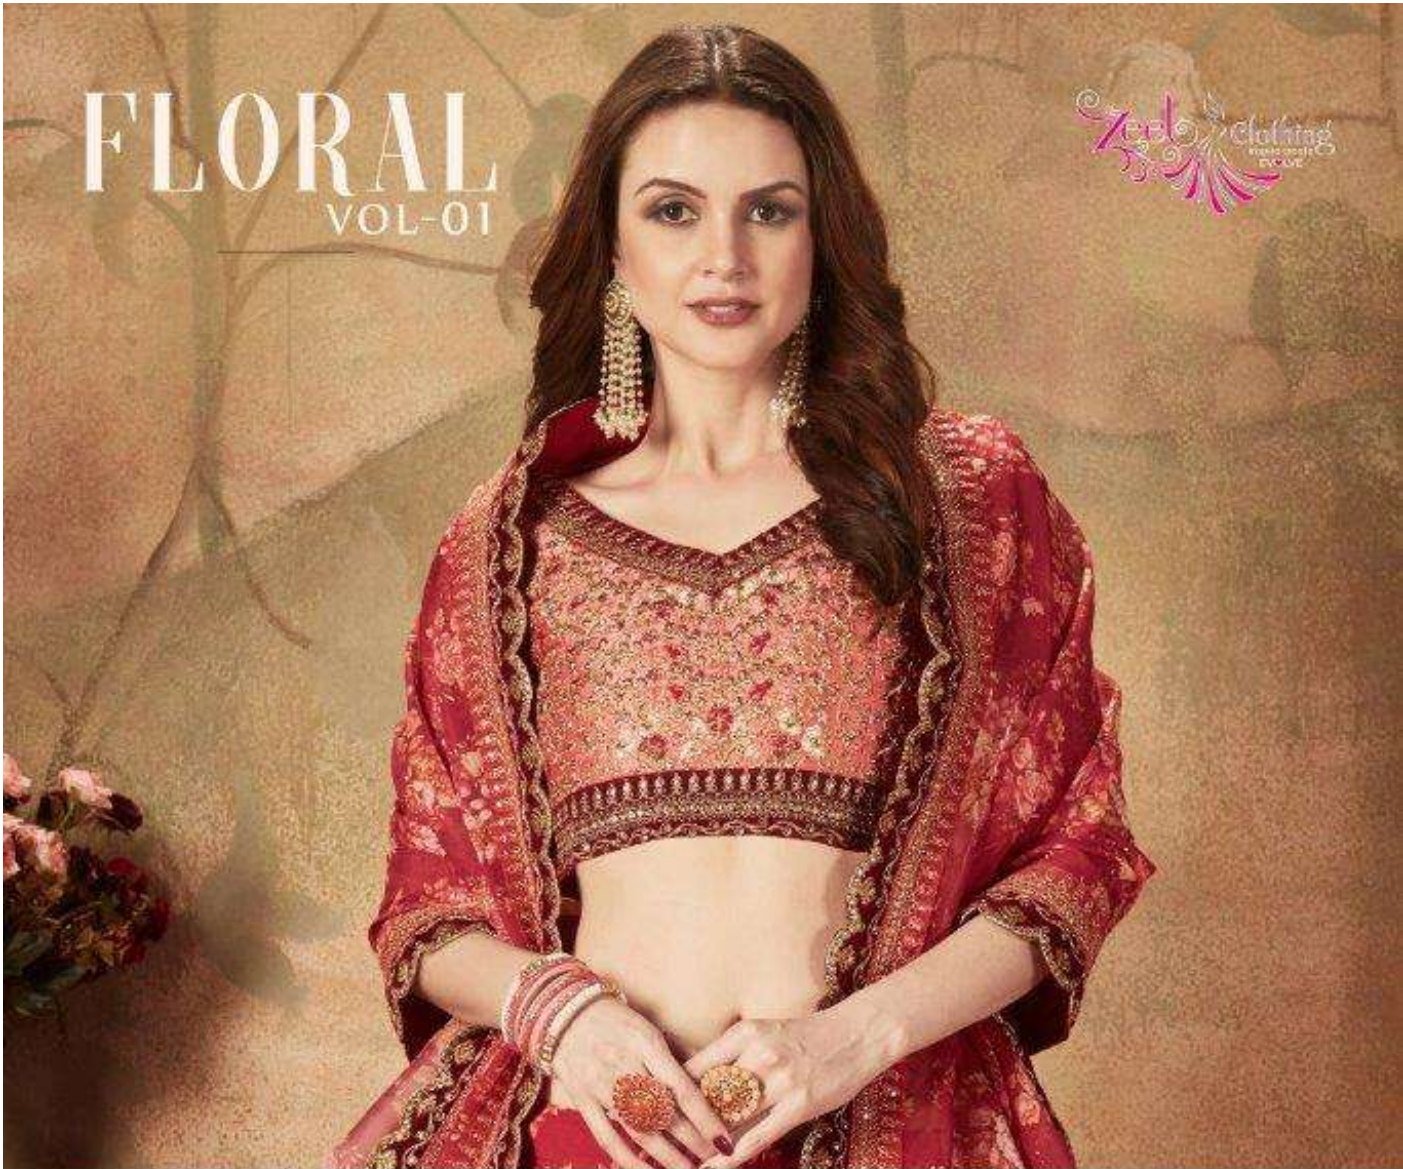

◆ 7610 ◆

* 7610 *

FLORAL

VOL-01

ZEEL CLOTHING / FLORAL VOL - 01

SKU/CODE	MAIN COLOR	LEHENGA FABRIC	BLOUSE FABRIC	DUPATTA FABRIC	SIZE (SEMI STITCHED)	WORK TYPE	PRICE (EXCLUDING GST (5%) AND SHIPPING)
7601	OFF-WHITE AND GREEN	ORGANZA	SLUB SILK	ORGANZA	UP TO 42 BUST AND WAIST	DIGITAL PRINT & DORI,ZARI AND SEQUINS	2100/- (FLAT)
7602	YELLOW AND GREEN	ORGANZA	SLUB SILK	ORGANZA	UP TO 42 BUST AND WAIST	DIGITAL PRINT & DORI,ZARI AND SEQUINS	2100/- (FLAT)
7603	YELLOW AND ORANGE	ORGANZA	SLUB SILK	ORGANZA	UP TO 42 BUST AND WAIST	DIGITAL PRINT & DORI,ZARI AND SEQUINS	2100/- (FLAT)
7604	PINK AND BEIGE	ORGANZA	ORGANZA	ORGANZA	UP TO 42 BUST AND WAIST	DIGITAL PRINT & DORI,ZARI AND SEQUINS	2350/- (FLAT)
7605	OFF WHITE AND BEIGE	ORGANZA	ORGANZA	ORGANZA	UP TO 42 BUST AND WAIST	DIGITAL PRINT & DORI,ZARI AND SEQUINS	2350/- (FLAT)
7606	SKY BLUE AND BEIGE	ORGANZA	ORGANZA	ORGANZA	UP TO 42 BUST AND WAIST	DIGITAL PRINT & DORI,ZARI AND SEQUINS	2350/- (FLAT)
7607	BEIGE AND PEACH	ORGANZA	SLUB SILK	ORGANZA	UP TO 42 BUST AND WAIST	DIGITAL PRINT & DORI,ZARI AND SEQUINS	2500/- (FLAT)
7608	MAROON AND PEACH	ORGANZA	SLUB SILK	ORGANZA	UP TO 42 BUST AND WAIST	DIGITAL PRINT & DORI,ZARI AND SEQUINS	2500/- (FLAT)
7609	BLACK	ORGANZA	GEORGETTE	ORGANZA	UP TO 42 BUST AND WAIST	DIGITAL PRINT & DORI,ZARI AND SEQUINS	2350/- (FLAT)
7610	GREEN AND ORANGE	ORGANZA	SLUB SILK	ORGANZA	UP TO 42 BUST AND WAIST	DIGITAL PRINT & DORI,ZARI AND SEQUINS	2100/- (FLAT)