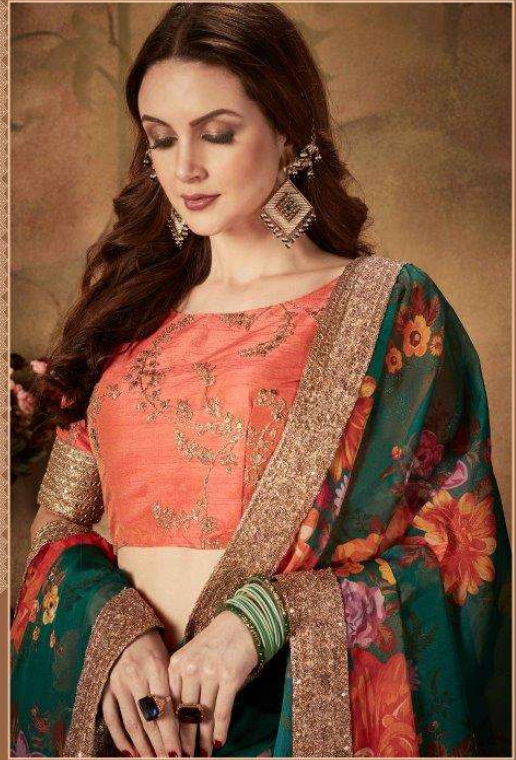

•7608•

* 7607 *

Zee Clothing
Pune Mumbai
2014

7608

WHAT YOU WEAR
IS HOW YOU
PRESENT YOUR
SELF TO THE
WORLD. LIVE
COURAGEOUS,
WHEN HUMAN
CONTACTS ARE
SO RARE. LIVE
SON IS INSPIRED
LANDSCAPE

• 7609 •

7609

DON'T BE INTO
TRENDS. DON'T
MAKE FASHION
OWN YOU. BUT
YOU DECIDE
WHAT YOU ARE.
WANT TO EX-
PRESS BY THE
WAY YOU DRESS.
AND THE WAY TO
LIVE.

◆ 7610 ◆

* 7610 *

FLORAL

VOL-01

ZEEL CLOTHING / FLORAL VOL - 01

SKU/CODE	MAIN COLOR	LEHENGA FABRIC	BLOUSE FABRIC	DUPATTA FABRIC	SIZE (SEMI STITCHED)	WORK TYPE	PRICE (EXCLUDING GST (5%) AND SHIPPING)
7601	OFF-WHITE AND GREEN	ORGANZA	SLUB SILK	ORGANZA	UP TO 42 BUST AND WAIST	DIGITAL PRINT & DORI,ZARI AND SEQUINS	2100/- (FLAT)
7602	YELLOW AND GREEN	ORGANZA	SLUB SILK	ORGANZA	UP TO 42 BUST AND WAIST	DIGITAL PRINT & DORI,ZARI AND SEQUINS	2100/- (FLAT)
7603	YELLOW AND ORANGE	ORGANZA	SLUB SILK	ORGANZA	UP TO 42 BUST AND WAIST	DIGITAL PRINT & DORI,ZARI AND SEQUINS	2100/- (FLAT)
7604	PINK AND BEIGE	ORGANZA	ORGANZA	ORGANZA	UP TO 42 BUST AND WAIST	DIGITAL PRINT & DORI,ZARI AND SEQUINS	2350/- (FLAT)
7605	OFF WHITE AND BEIGE	ORGANZA	ORGANZA	ORGANZA	UP TO 42 BUST AND WAIST	DIGITAL PRINT & DORI,ZARI AND SEQUINS	2350/- (FLAT)
7606	SKY BLUE AND BEIGE	ORGANZA	ORGANZA	ORGANZA	UP TO 42 BUST AND WAIST	DIGITAL PRINT & DORI,ZARI AND SEQUINS	2350/- (FLAT)
7607	BEIGE AND PEACH	ORGANZA	SLUB SILK	ORGANZA	UP TO 42 BUST AND WAIST	DIGITAL PRINT & DORI,ZARI AND SEQUINS	2500/- (FLAT)
7608	MAROON AND PEACH	ORGANZA	SLUB SILK	ORGANZA	UP TO 42 BUST AND WAIST	DIGITAL PRINT & DORI,ZARI AND SEQUINS	2500/- (FLAT)
7609	BLACK	ORGANZA	GEORGETTE	ORGANZA	UP TO 42 BUST AND WAIST	DIGITAL PRINT & DORI,ZARI AND SEQUINS	2350/- (FLAT)
7610	GREEN AND ORANGE	ORGANZA	SLUB SILK	ORGANZA	UP TO 42 BUST AND WAIST	DIGITAL PRINT & DORI,ZARI AND SEQUINS	2100/- (FLAT)