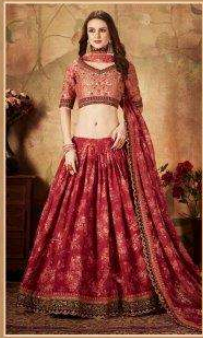

◆ 7610 ◆

* 7610 *

FLORAL

VOL-01

ZEEL CLOTHING / FLORAL VOL - 01

SKU/CODE	MAIN COLOR	LEHENGA FABRIC	BLOUSE FABRIC	DUPATTA FABRIC	SIZE (SEMI STITCHED)	WORK TYPE	PRICE (EXCLUDING GST (5%) AND SHIPPING)
7601	OFF-WHITE AND GREEN	ORGANZA	SLUB SILK	ORGANZA	UP TO 42 BUST AND WAIST	DIGITAL PRINT & DORI,ZARI AND SEQUINS	2100/- (FLAT)
7602	YELLOW AND GREEN	ORGANZA	SLUB SILK	ORGANZA	UP TO 42 BUST AND WAIST	DIGITAL PRINT & DORI,ZARI AND SEQUINS	2100/- (FLAT)
7603	YELLOW AND ORANGE	ORGANZA	SLUB SILK	ORGANZA	UP TO 42 BUST AND WAIST	DIGITAL PRINT & DORI,ZARI AND SEQUINS	2100/- (FLAT)
7604	PINK AND BEIGE	ORGANZA	ORGANZA	ORGANZA	UP TO 42 BUST AND WAIST	DIGITAL PRINT & DORI,ZARI AND SEQUINS	2350/- (FLAT)
7605	OFF WHITE AND BEIGE	ORGANZA	ORGANZA	ORGANZA	UP TO 42 BUST AND WAIST	DIGITAL PRINT & DORI,ZARI AND SEQUINS	2350/- (FLAT)
7606	SKY BLUE AND BEIGE	ORGANZA	ORGANZA	ORGANZA	UP TO 42 BUST AND WAIST	DIGITAL PRINT & DORI,ZARI AND SEQUINS	2350/- (FLAT)
7607	BEIGE AND PEACH	ORGANZA	SLUB SILK	ORGANZA	UP TO 42 BUST AND WAIST	DIGITAL PRINT & DORI,ZARI AND SEQUINS	2500/- (FLAT)
7608	MAROON AND PEACH	ORGANZA	SLUB SILK	ORGANZA	UP TO 42 BUST AND WAIST	DIGITAL PRINT & DORI,ZARI AND SEQUINS	2500/- (FLAT)
7609	BLACK	ORGANZA	GEORGETTE	ORGANZA	UP TO 42 BUST AND WAIST	DIGITAL PRINT & DORI,ZARI AND SEQUINS	2350/- (FLAT)
7610	GREEN AND ORANGE	ORGANZA	SLUB SILK	ORGANZA	UP TO 42 BUST AND WAIST	DIGITAL PRINT & DORI,ZARI AND SEQUINS	2100/- (FLAT)

7601

7602

7603

7604

7605

7606

7607

7608