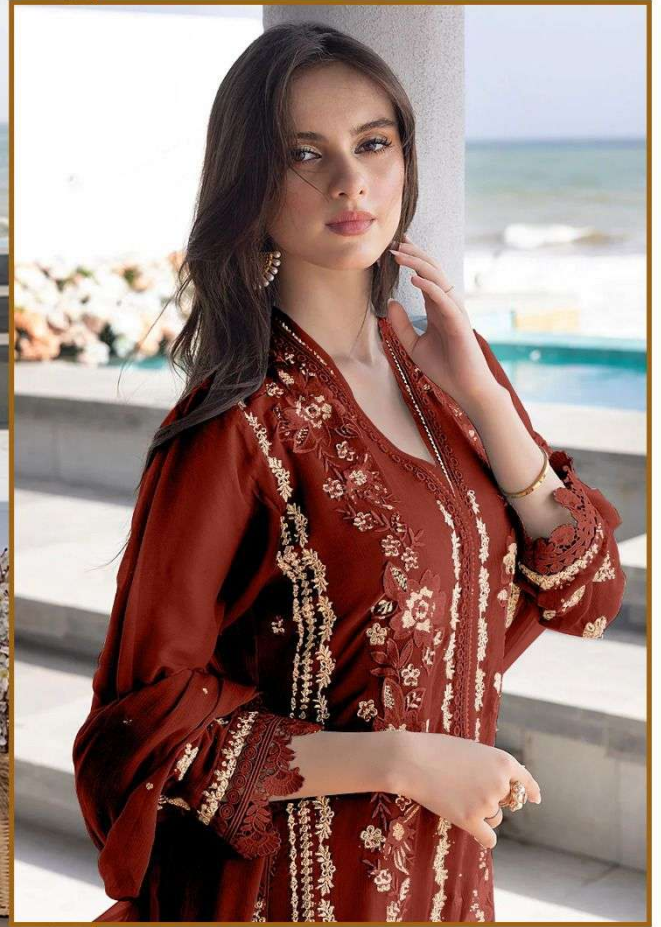

TOP - FOX GEORGETTE HEAVY EMBROIDERED
INNER BOTTOM - DULL SANTOON
DUPATTA - FOX GEORGETTE HEAVY
EMBROIDERED WITH FOUR SIDE EMB LACE

B-03 I

TOP - FOX GEORGETTE HEAVY EMBROIDERED
INNER BOTTOM - DULL SANTOON
DUPATTA - FOX GEORGETTE HEAVY
EMBROIDERED WITH FOUR SIDE EMB LACE

B-03 I

TOP - FOX GEORGETTE HEAVY EMBROIDERED
INNER BOTTOM - DULL SANTOON
DUPATTA - FOX GEORGETTE HEAVY
EMBROIDERED WITH FOUR SIDE EMB LACE

B-03 J

TOP - FOX GEORGETTE HEAVY EMBROIDERED
INNER BOTTOM - DULL SANTOON
DUPATTA - FOX GEORGETTE HEAVY
EMBROIDERED WITH FOUR SIDE EMB LACE

B-03 K

TOP - FOX GEORGETTE HEAVY EMBROIDERED
INNER BOTTOM - DULL SANTOON
DUPATTA - FOX GEORGETTE HEAVY
EMBROIDERED WITH FOUR SIDE EMB LACE

B-03 L

TOP - FOX GEORGETTE HEAVY EMBROIDERED
INNER BOTTOM - DULL SANTOON
DUPATTA - FOX GEORGETTE HEAVY
EMBROIDERED WITH FOUR SIDE EMB LACE