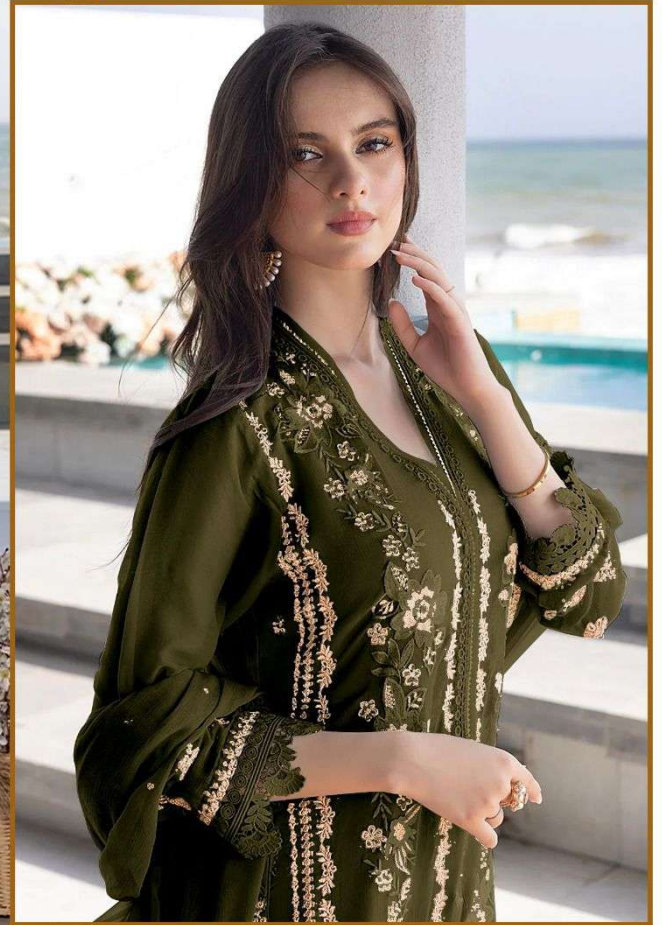

TOP - FOX GEORGETTE HEAVY EMBROIDERED
INNER BOTTOM - DULL SANTOON
DUPATTA - FOX GEORGETTE HEAVY
EMBROIDERED WITH FOUR SIDE EMB LACE

B-03 I

TOP - FOX GEORGETTE HEAVY EMBROIDERED
INNER BOTTOM - DULL SANTOON
DUPATTA - FOX GEORGETTE HEAVY
EMBROIDERED WITH FOUR SIDE EMB LACE

B-03 I

TOP - FOX GEORGETTE HEAVY EMBROIDERED
INNER BOTTOM - DULL SANTOON
DUPATTA - FOX GEORGETTE HEAVY
EMBROIDERED WITH FOUR SIDE EMB LACE

B-03 J

TOP - FOX GEORGETTE HEAVY EMBROIDERED
INNER BOTTOM - DULL SANTOON
DUPATTA - FOX GEORGETTE HEAVY
EMBROIDERED WITH FOUR SIDE EMB LACE

B-03 K

TOP - FOX GEORGETTE HEAVY EMBROIDERED
INNER BOTTOM - DULL SANTOON
DUPATTA - FOX GEORGETTE HEAVY
EMBROIDERED WITH FOUR SIDE EMB LACE

B-03 L

TOP - FOX GEORGETTE HEAVY EMBROIDERED
INNER BOTTOM - DULL SANTOON
DUPATTA - FOX GEORGETTE HEAVY
EMBROIDERED WITH FOUR SIDE EMB LACE