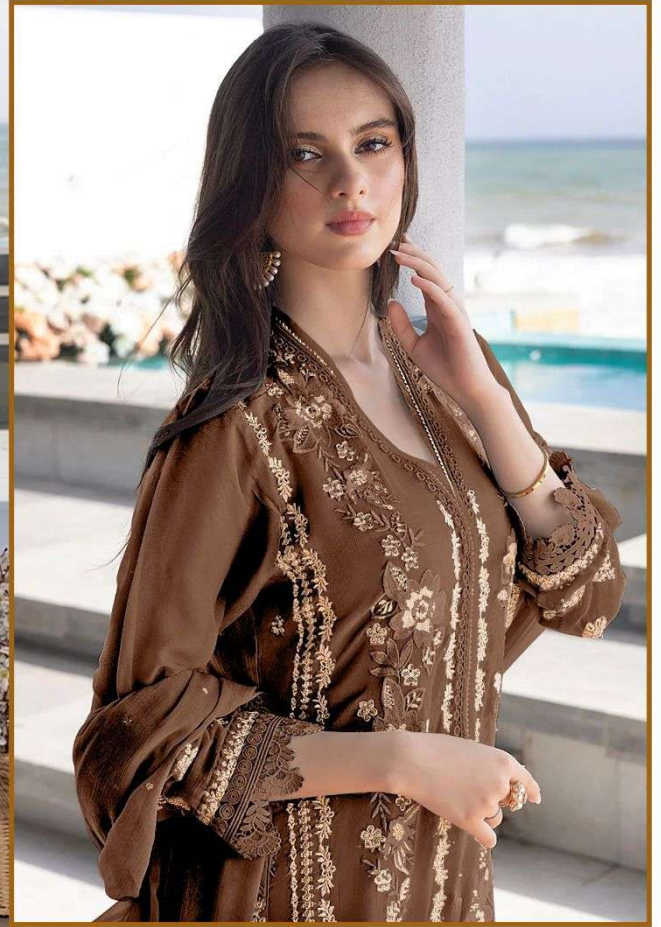

TOP - FOX GEORGETTE HEAVY EMBROIDERED
INNER BOTTOM - DULL SANTOON
DUPATTA - FOX GEORGETTE HEAVY
EMBROIDERED WITH FOUR SIDE EMB LACE

B-03 I

TOP - FOX GEORGETTE HEAVY EMBROIDERED
INNER BOTTOM - DULL SANTOON
DUPATTA - FOX GEORGETTE HEAVY
EMBROIDERED WITH FOUR SIDE EMB LACE

B-03 I

TOP - FOX GEORGETTE HEAVY EMBROIDERED
INNER BOTTOM - DULL SANTOON
DUPATTA - FOX GEORGETTE HEAVY
EMBROIDERED WITH FOUR SIDE EMB LACE

B-03 J

TOP - FOX GEORGETTE HEAVY EMBROIDERED
INNER BOTTOM - DULL SANTOON
DUPATTA - FOX GEORGETTE HEAVY
EMBROIDERED WITH FOUR SIDE EMB LACE

B-03 K

TOP - FOX GEORGETTE HEAVY EMBROIDERED
INNER BOTTOM - DULL SANTOON
DUPATTA - FOX GEORGETTE HEAVY
EMBROIDERED WITH FOUR SIDE EMB LACE

B-03 L

TOP - FOX GEORGETTE HEAVY EMBROIDERED
INNER BOTTOM - DULL SANTOON
DUPATTA - FOX GEORGETTE HEAVY
EMBROIDERED WITH FOUR SIDE EMB LACE