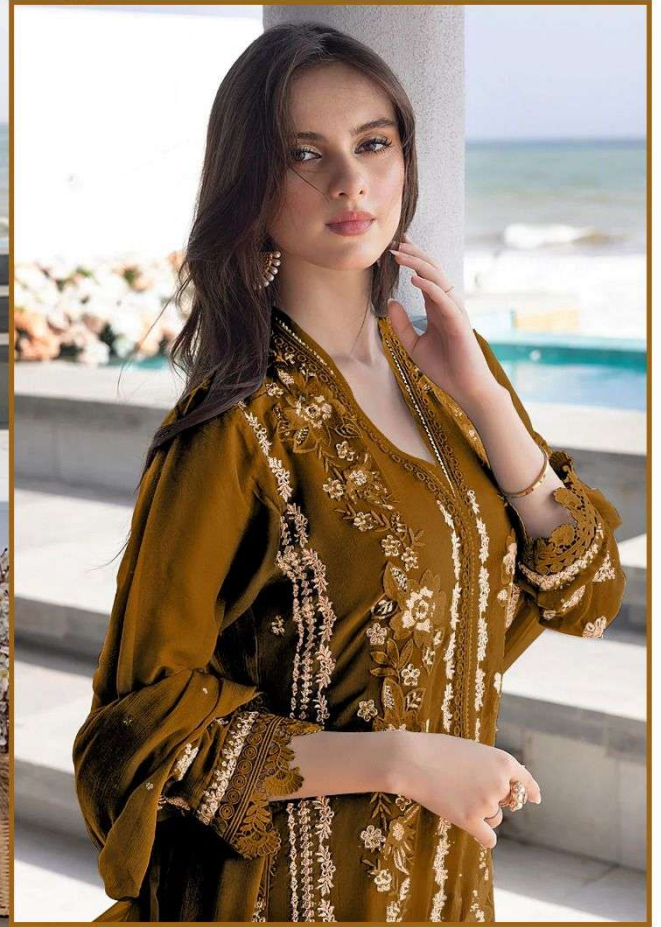

TOP - FOX GEORGETTE HEAVY EMBROIDERED
INNER BOTTOM - DULL SANTOON
DUPATTA - FOX GEORGETTE HEAVY
EMBROIDERED WITH FOUR SIDE EMB LACE

B-03 I

TOP - FOX GEORGETTE HEAVY EMBROIDERED
INNER BOTTOM - DULL SANTOON
DUPATTA - FOX GEORGETTE HEAVY
EMBROIDERED WITH FOUR SIDE EMB LACE

B-03 I

TOP - FOX GEORGETTE HEAVY EMBROIDERED
INNER BOTTOM - DULL SANTOON
DUPATTA - FOX GEORGETTE HEAVY
EMBROIDERED WITH FOUR SIDE EMB LACE

B-03 J

TOP - FOX GEORGETTE HEAVY EMBROIDERED
INNER BOTTOM - DULL SANTOON
DUPATTA - FOX GEORGETTE HEAVY
EMBROIDERED WITH FOUR SIDE EMB LACE

B-03 K

TOP - FOX GEORGETTE HEAVY EMBROIDERED
INNER BOTTOM - DULL SANTOON
DUPATTA - FOX GEORGETTE HEAVY
EMBROIDERED WITH FOUR SIDE EMB LACE

B-03 L

TOP - FOX GEORGETTE HEAVY EMBROIDERED
INNER BOTTOM - DULL SANTOON
DUPATTA - FOX GEORGETTE HEAVY
EMBROIDERED WITH FOUR SIDE EMB LACE