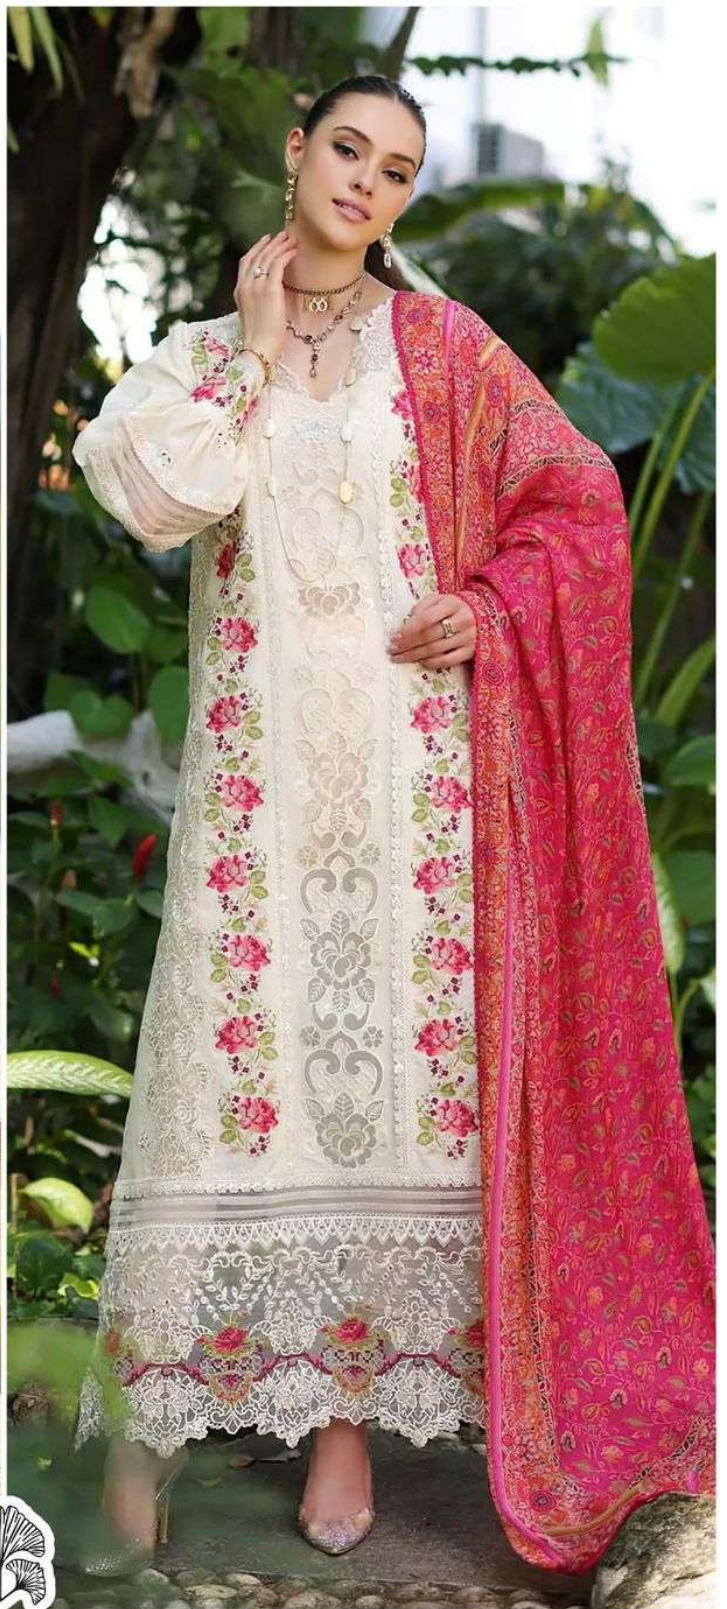

**ADAN LIBAS**  
(LAWN COLLECTION)  
VOL-1

**ZAHA**

**D.No.10305**

**TOP** Cambric Cotton With  
Heavy Embroidery Work

**BOTTOM-INNER** Semi Lawn

**DUPATTA** Tubby Silk with  
Print

**ADAN LIBAS**  
(LAWN COLLECTION)  
VOL-1

**ZAHA**

**D.No.10305**

**TOP** Cambric Cotton With  
Heavy Embroidery Work

**BOTTOM-INNER** Semi Lawn

**DUPATTA** Tubby Silk with  
Print

**ADAN LIBAS**  
(LAWN COLLECTION)  
VOL-1

**ZAHA**

**D.No.10306**

**TOP** Cambric Cotton With  
Heavy Embroidery Work

**BOTTOM-INNER** Semi Lawn

**DUPATTA** Tubby Silk with  
Print

**ADAN LIBAS**  
(LAWN COLLECTION)  
VOL-1

**ZAHA**

D.No.10307

**TOP** Cambric Cotton With  
Heavy Embroidery Work

**BOTTOM-INNER** Semi Lawn

**DUPATTA** Tubby Silk with  
Print