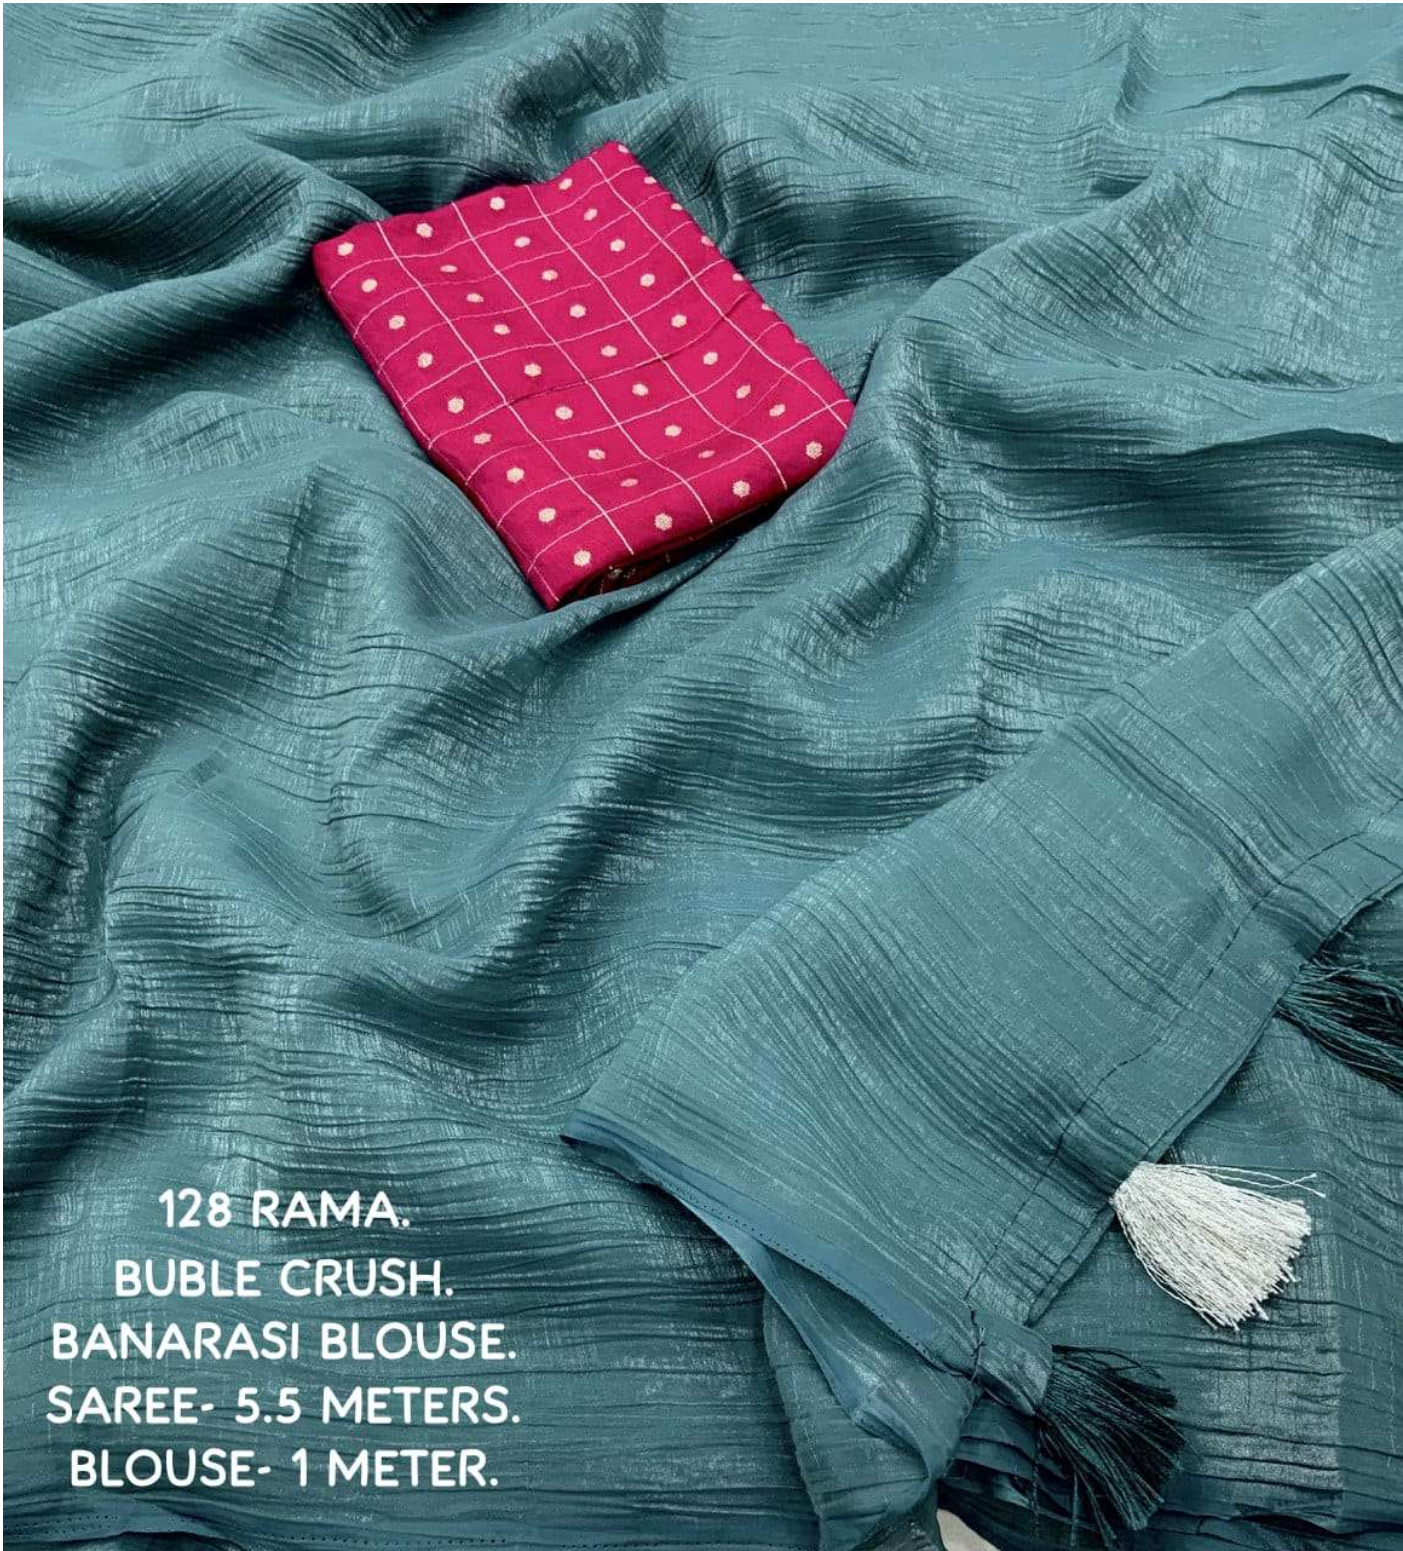

128 FOREST GREEN.
BUBLE CRUSH.
BANARASI BLOUSE.
SAREE- 5.5 METERS.
BLOUSE- 1 METER.

128 FOREST GREEN.
BUBLE CRUSH.
BANARASI BLOUSE.
SAREE- 5.5 METERS.
BLOUSE- 1 METER.

128 LEVENDER.
BUBLE CRUSH.
BANARASI BLOUSE.
SAREE- 5.5 METERS.
BLOUSE- 1 METER.

128 RAMA.
BUBLE CRUSH.
BANARASI BLOUSE.
SAREE- 5.5 METERS.
BLOUSE- 1 METER.

128 CORAL.
BUBLE CRUSH.
BANARASI BLOUSE.
SAREE- 5.5 METERS.
BLOUSE- 1 METER.

128 FLAMINGO.
BUBLE CRUSH.
BANARASI BLOUSE.
SAREE- 5.5 METERS.
BLOUSE- 1 METER.

128 FANCY GREEN.
BUBLE CRUSH.
BANARASI BLOUSE.
SAREE- 5.5 METERS.
BLOUSE- 1 METER.