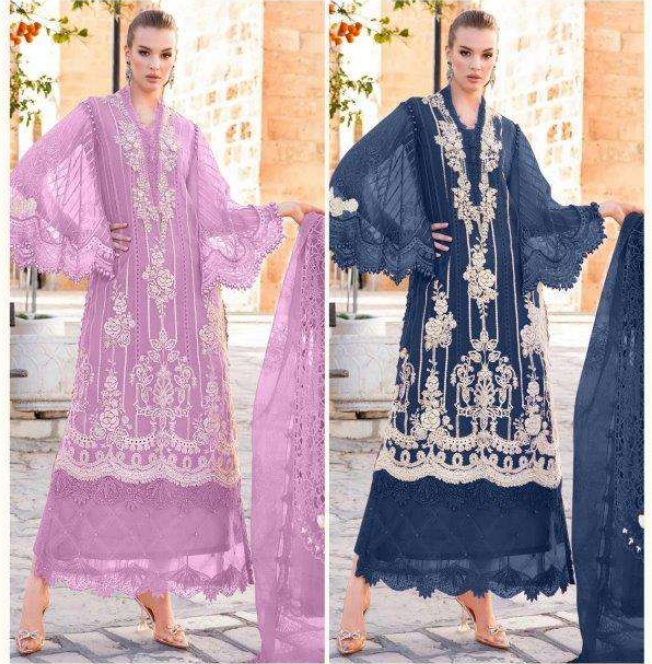

ALK[®]

AL KHUSHBU[®]

MUSHQ
VOL-5

ALK[®]
AL KHUSHBU[®]

MUSHQ
VOL-5

ALK D.No.5086-A

TOP

Cambric Cotton With
Heavy Embroidery Work

TOP Cambric Cotton With
Heavy Embroidery Work

BOTTOM-INNER
Semi Lawn

DUPATTA Butterfly Net with
Heavy Embroidery

ALK-5086-A

ALK-5086-B

ALK-5086-C

ALK-5086-D