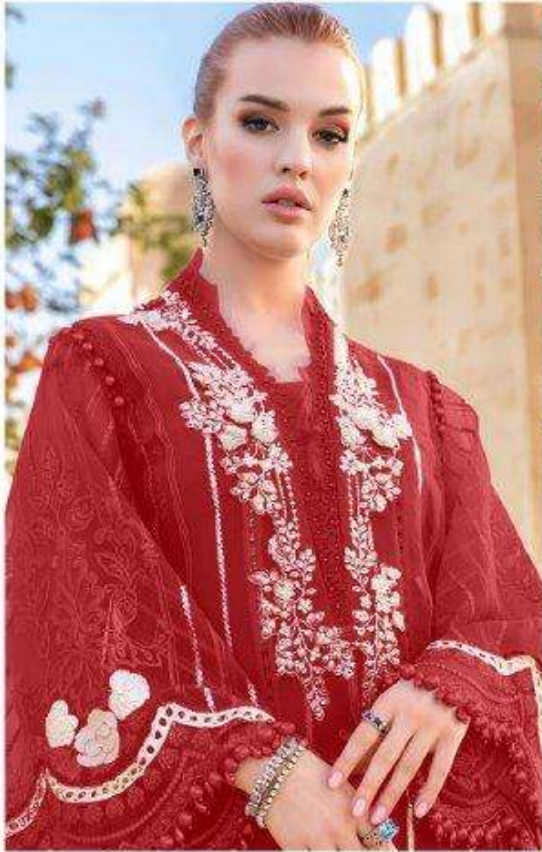

ALK[®]

AL KHUSHBU[®]

MUSHQ
VOL-5

ALK[®]
AL KHUSHBU[®]

MUSHQ
VOL-5

ALK D.No.5086-A

TOP

Cambric Cotton With
Heavy Embroidery Work

BOTTOM-INNER

Semi Lawn

DUPATTA

Butterfly Net with
Heavy Embroidery

ALK[®]
AL KHUSHBU

MUSHQ
VOL-5

ALK D.No.5086-B

TOP

Cambric Cotton With
Heavy Embroidery Work

BOTTOM-INNER

Semi Lawn

DUPATTA

Butterfly Net with
Heavy Embroidery

ALK[®]
AL KHUSHBU

MUSHQ
VOL-5

ALK D.No.5086-C

TOP

Cambric Cotton With
Heavy Embroidery Work

BOTTOM-INNER

Semi Lawn

DUPATTA

Butterfly Net with
Heavy Embroidery

ALK[®]

AL KHUSHBU[®]