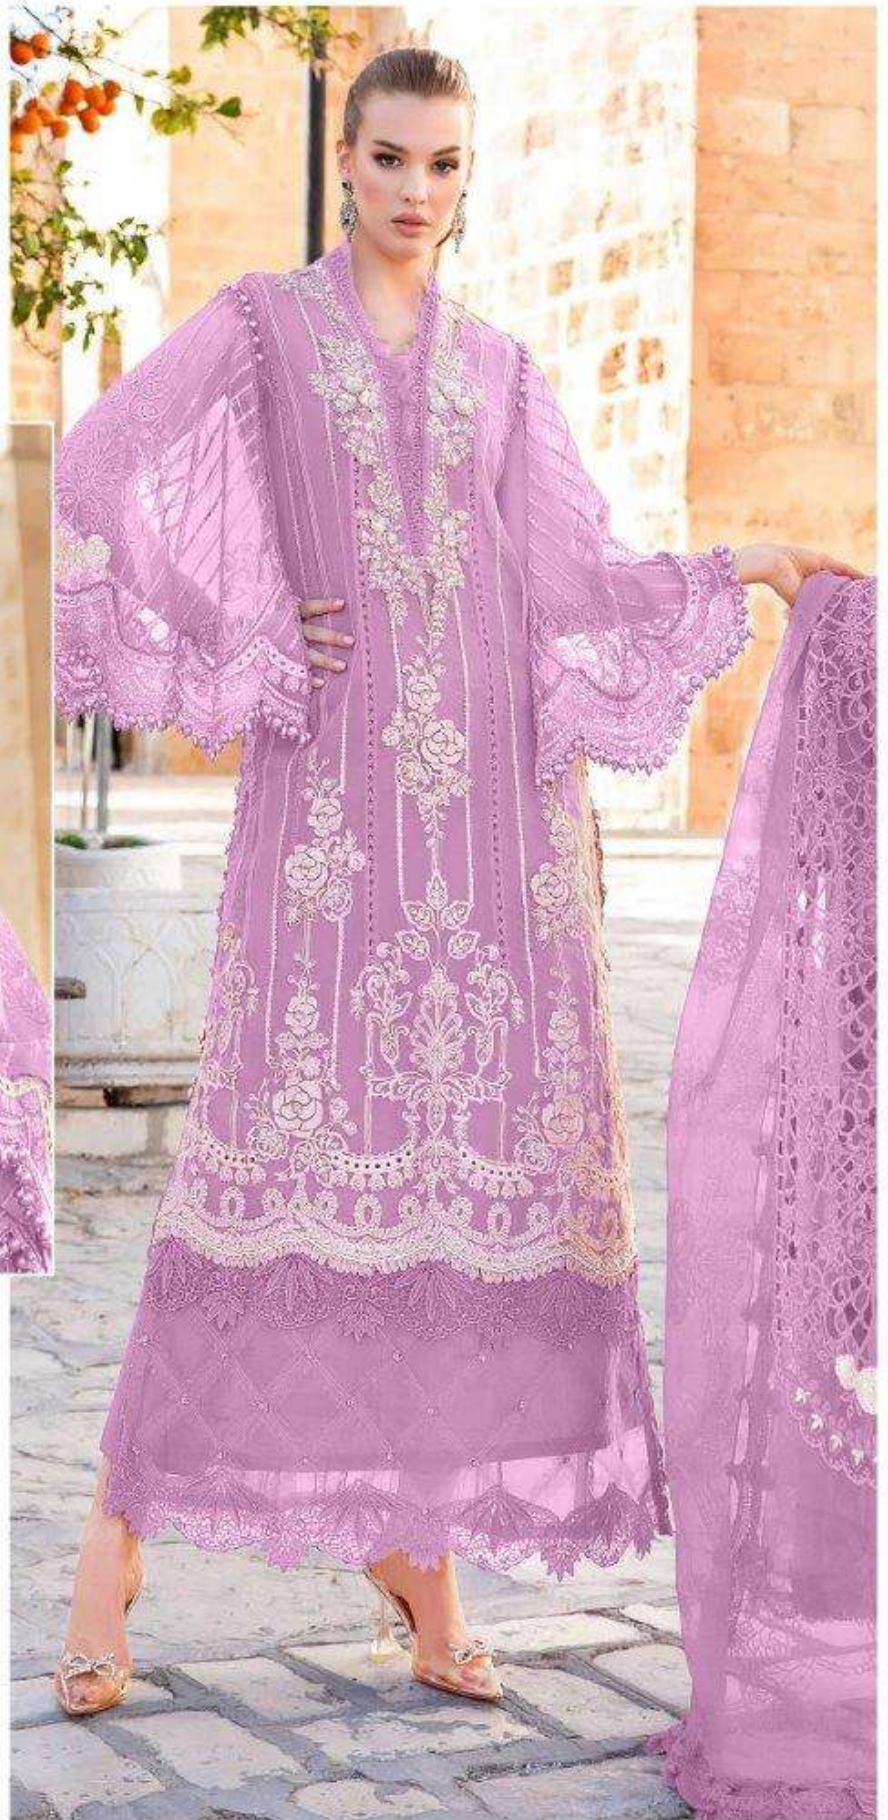

ALK[®]

AL KHUSHBU[®]

MUSHQ
VOL-5

ALK[®]
AL KHUSHBU[®]

MUSHQ
VOL-5

ALK D.No.5086-A

TOP

Cambric Cotton With
Heavy Embroidery Work

Cambric Cotton With
Heavy Embroidery Work

BOTTOM-INNER

Semi Lawn

DUPATTA

Butterfly Net with
Heavy Embroidery

ALK[®]
AL KHUSHBU

MUSHQ
VOL-5

ALK D.No.5086-C

TOP

Cambric Cotton With
Heavy Embroidery Work

BOTTOM-INNER

Semi Lawn

DUPATTA

Butterfly Net with
Heavy Embroidery

ALK[®]

AL KHUSHBU[®]