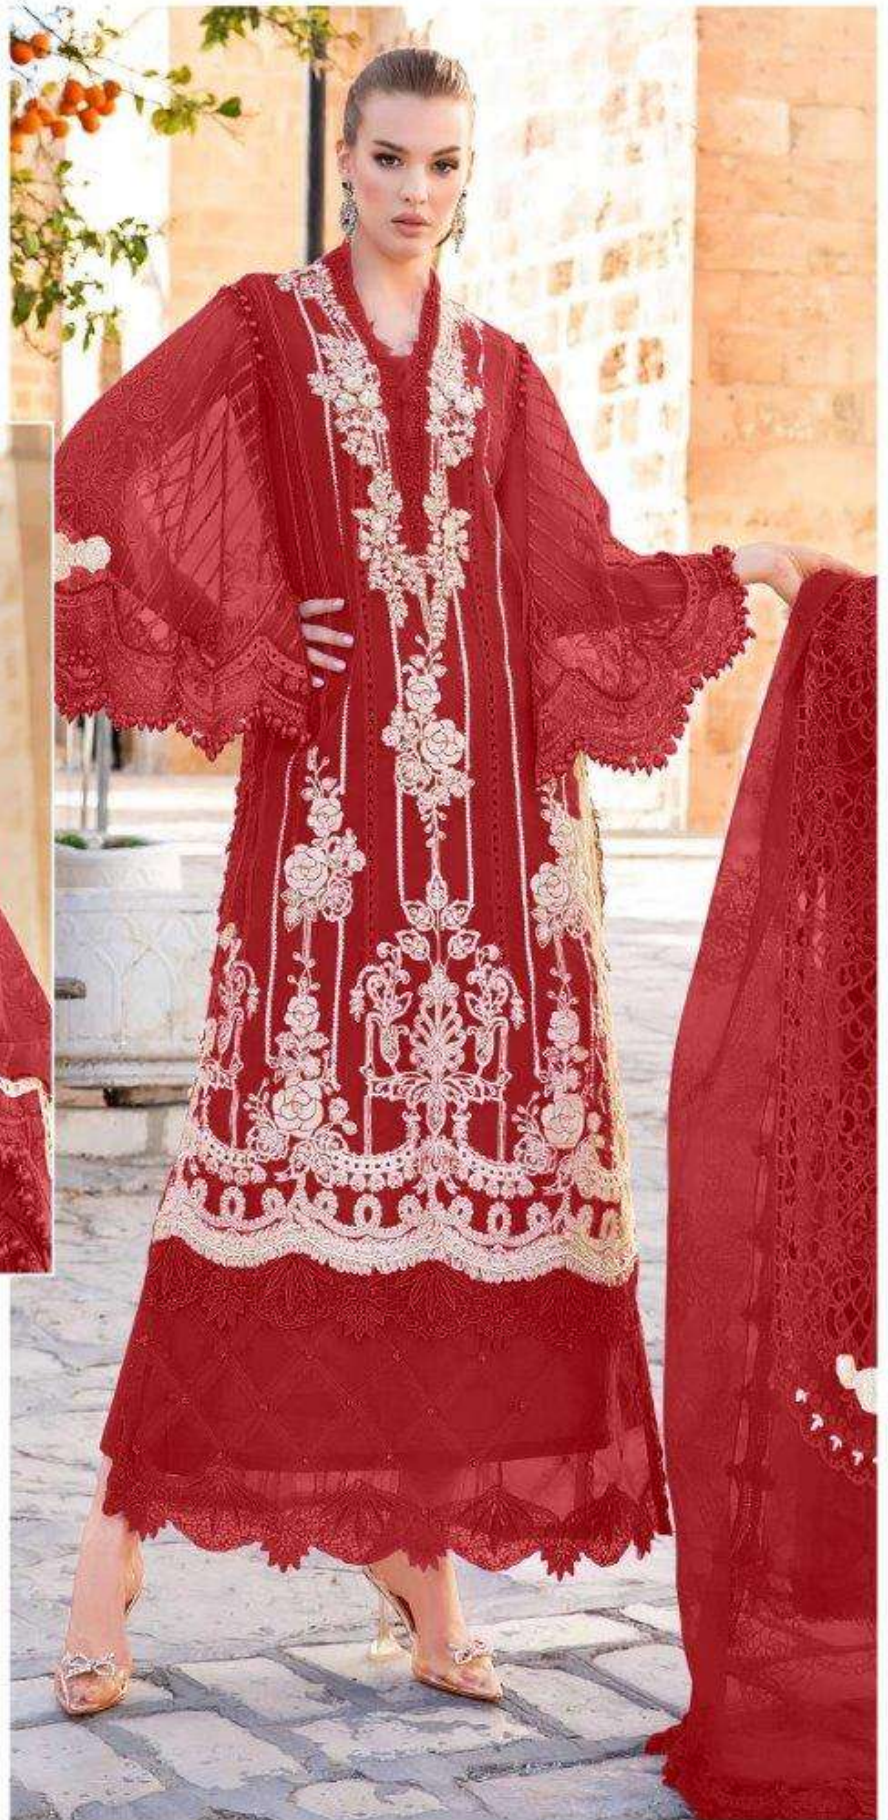

ALK[®]

AL KHUSHBU[®]

MUSHQ
VOL-5

ALK[®]
AL KHUSHBU[®]

MUSHQ
VOL-5

ALK D.No.5086-A

TOP

Cambric Cotton With
Heavy Embroidery Work

BOTTOM-INNER

Semi Lawn

DUPATTA

Butterfly Net with
Heavy Embroidery

ALK[®]
AL KHUSHBU

MUSHQ
VOL-5

ALK D.No.5086-B

TOP

Cambric Cotton With
Heavy Embroidery Work

BOTTOM-INNER

Semi Lawn

DUPATTA

Butterfly Net with
Heavy Embroidery

ALK[®]
AL KHUSHBU

MUSHQ
VOL-5

ALK D.No.5086-C

TOP

Cambric Cotton With
Heavy Embroidery Work

BOTTOM-INNER

Semi Lawn

DUPATTA

Butterfly Net with
Heavy Embroidery

ALK[®]

AL KHUSHBU[®]