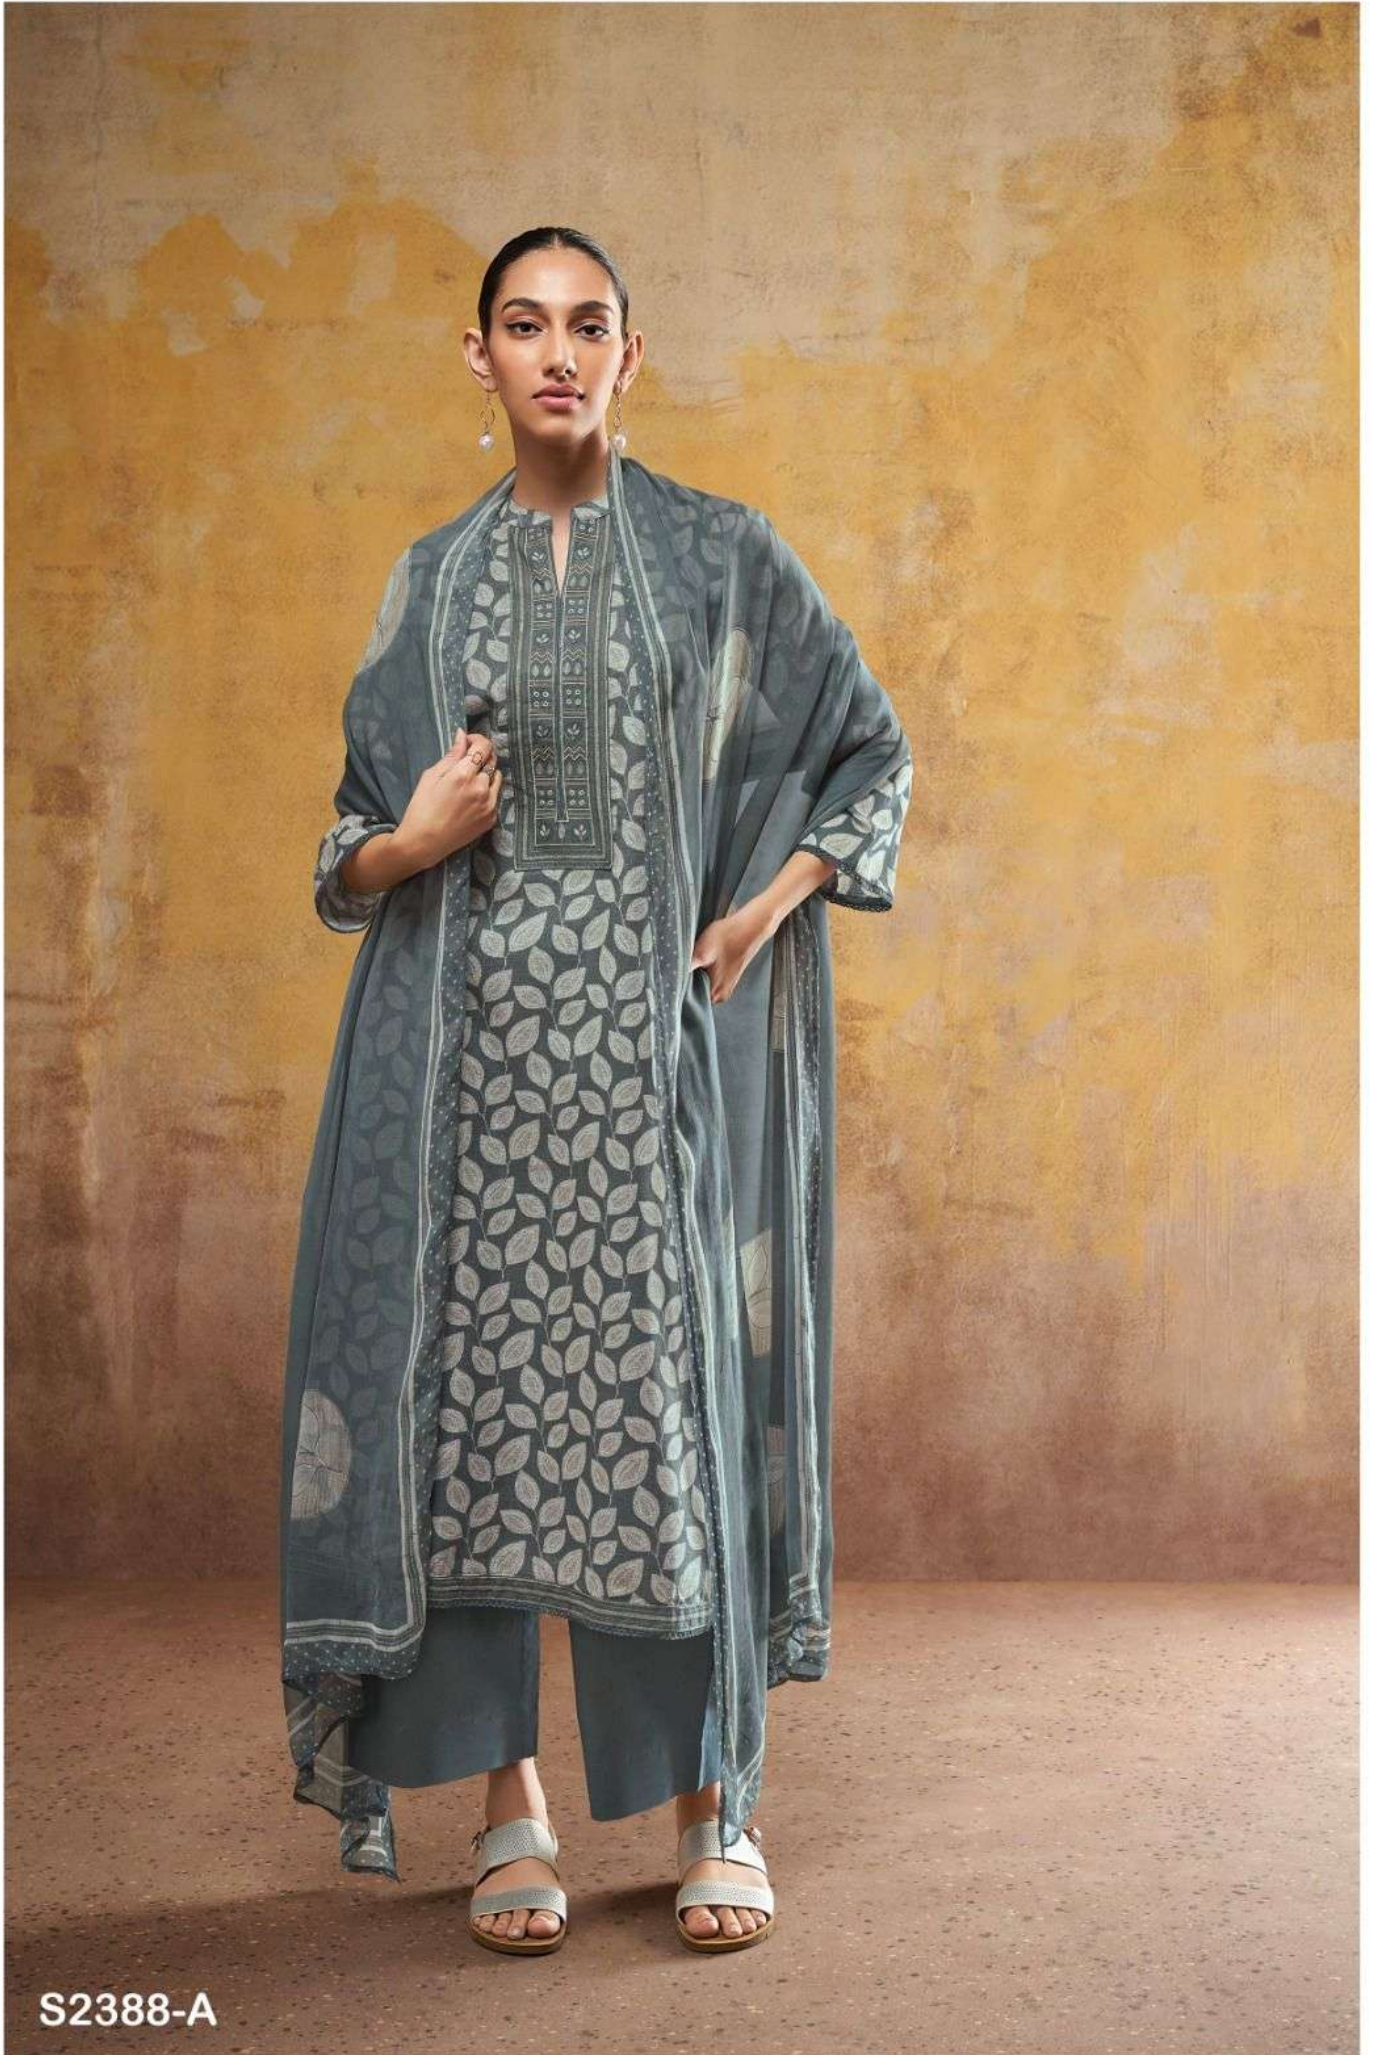

S2388-A

S2388-A

S2388-B

S2388-B

PRODUCT NAME	JASMIKA
D.NO.	S2388
DESCRIPTION	TOP PREMIUM COTTON LINEN PRINTED WITH EMBROIDERY LACE ON DAMAN AND NECK BOTTOM PREMIUM COTTON SOLID COLOUR DUPATTA PURE CHIFFON PRINTED
HSN CODE	520851
WHOLESALE PRICE	1490/- EACH+GST(EXTRA)

S2388-A

S2388-B

Ganga®
Jasmika
S2388- A/B