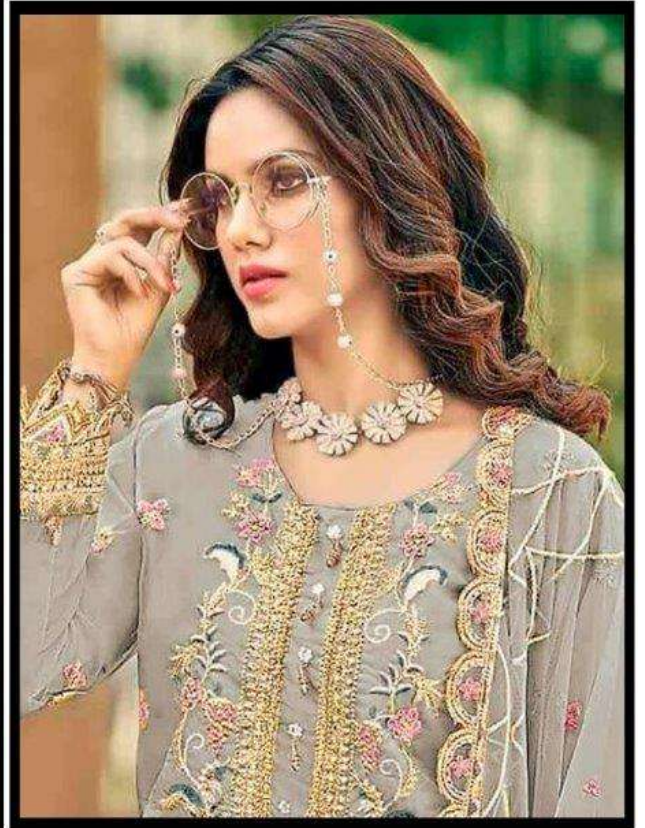

Serina
Pakistani Suit
A BRAND BY MEGHA EXPORT

S - 275 E

TOP - ORGANZA SILK WITH EMBROIDRY

INNER-BOTTOM - DULL SHANTUN

DUPATTA - ORGANZA WITH EMBROIDRY

Serina
Pakistani Suit
A BRAND BY MEGHA EXPORT

S - 275 E

TOP - ORGANZA SILK WITH EMBROIDRY

INNER-BOTTOM - DULL SHANTUN

DUPATTA - ORGANZA WITH EMBROIDRY

Serina
Pakistani Suit
A BRAND BY MEGHA EXPORT

S - 275 F

TOP - ORGANZA SILK WITH EMBROIDRY

INNER-BOTTOM - DULL SHANTUN

DUPATTA - ORGANZA WITH EMBROIDRY

Serina
Pakistani Suit
A BRAND BY MEGHA EXPORT

S - 275 G

TOP - ORGANZA SILK WITH EMBROIDRY

INNER-BOTTOM - DULL SHANTUN

DUPATTA - ORGANZA WITH EMBROIDRY

Serina
Pakistani Suit
A BRAND BY MEGHA EXPORT