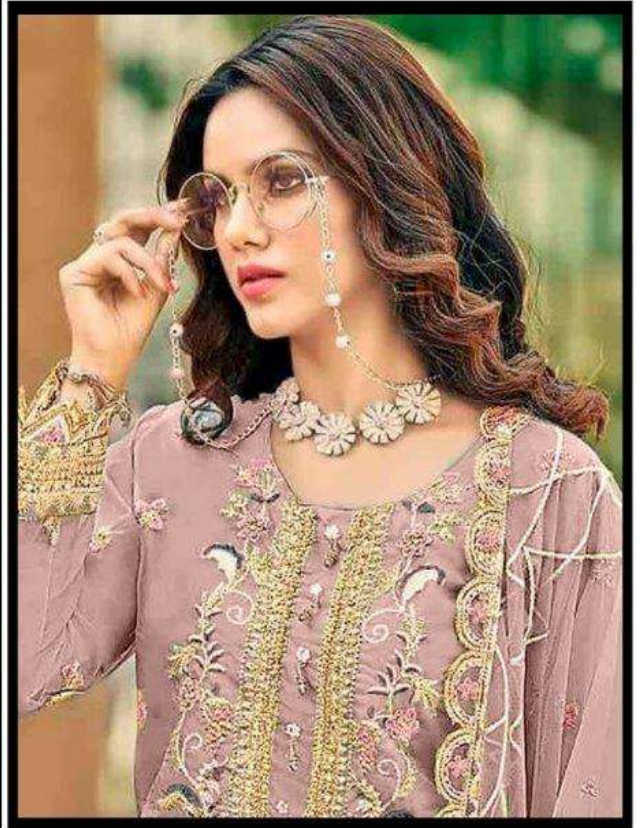

Serina
Pakistani Suit
A BRAND BY MEGHA EXPORT

S - 275 H