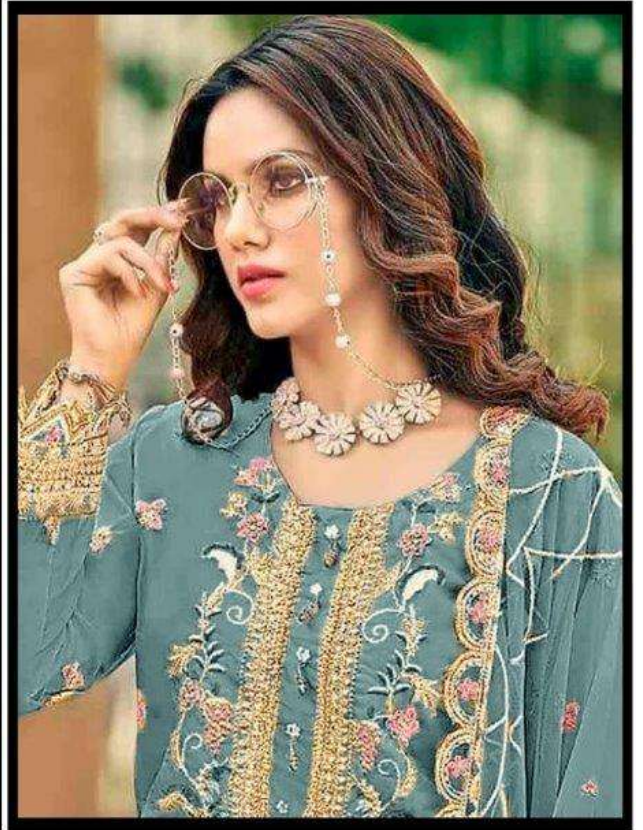

Serina
Pakistani Suit
A BRAND BY MEGHA EXPORT

S - 275 E

TOP - ORGANZA SILK WITH EMBROIDRY

INNER-BOTTOM - DULL SHANTUN

DUPATTA - ORGANZA WITH EMBROIDRY

Serina
Pakistani Suit
A BRAND BY MEGHA EXPORT

S - 275 E

TOP - ORGANZA SILK WITH EMBROIDRY

INNER-BOTTOM - DULL SHANTUN

DUPATTA - ORGANZA WITH EMBROIDRY

Serina
Pakistani Suit
A BRAND BY MEGHA EXPORT

S - 275 F

TOP - ORGANZA SILK WITH EMBROIDRY

INNER-BOTTOM - DULL SHANTUN

DUPATTA - ORGANZA WITH EMBROIDRY

Serina
Pakistani Suit
A BRAND BY MEGHA EXPORT

S - 275 G

TOP - ORGANZA SILK WITH EMBROIDRY

INNER-BOTTOM - DULL SHANTUN

DUPATTA - ORGANZA WITH EMBROIDRY

Serina
Pakistani Suit
A BRAND BY MEGHA EXPORT