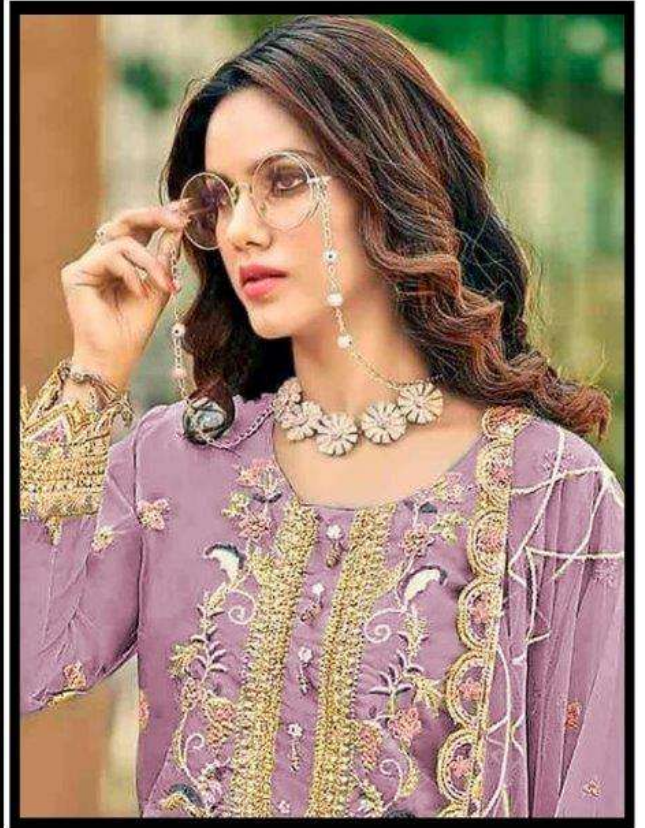

Serina
Pakistani Suit
A BRAND BY MEGHA EXPORT

S - 275 E

TOP - ORGANZA SILK WITH EMBROIDRY

INNER-BOTTOM - DULL SHANTUN

DUPATTA - ORGANZA WITH EMBROIDRY

Serina
Pakistani Suit
A BRAND BY MEGHA EXPORT

S - 275 E

TOP - ORGANZA SILK WITH EMBROIDRY

INNER-BOTTOM - DULL SHANTUN

DUPATTA - ORGANZA WITH EMBROIDRY

Serina
Pakistani Suit
A BRAND BY MEGHA EXPORT

S - 275 F

TOP - ORGANZA SILK WITH EMBROIDRY

INNER-BOTTOM - DULL SHANTUN