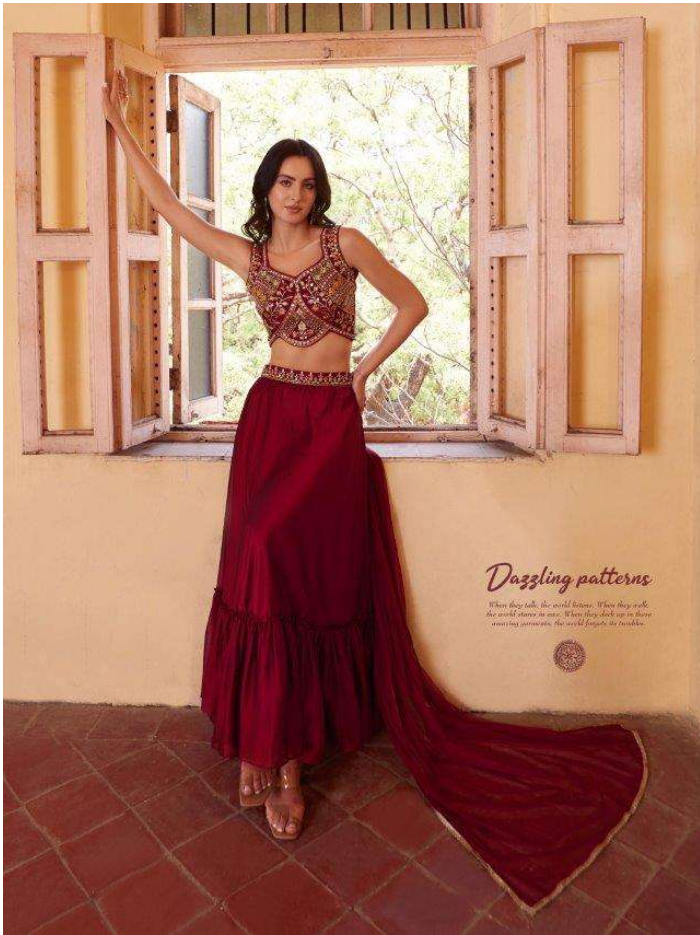

Dazzling patterns