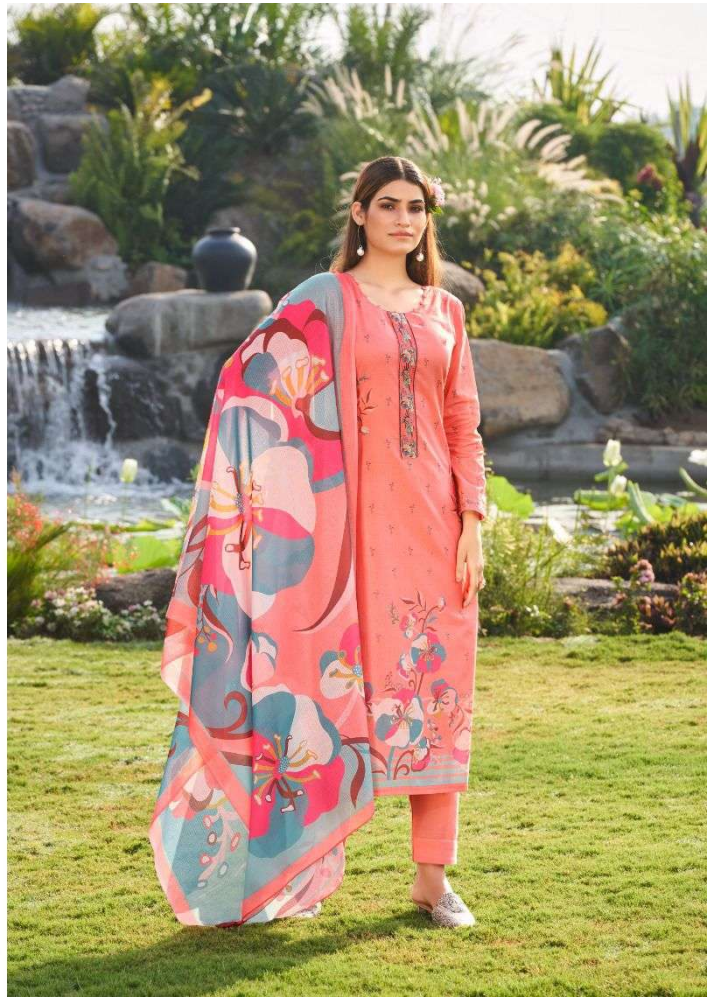

# LOTUS VELLEY

Karachi®  
PREETS

THE ESSENCE OF GREAT  
1601-

Karachi®  
— PARIS —

STEPPING UP TO FASHION

1603-

THE ELEGANT ALTERNATIVE  
1605-

Karachi®  
PACIFIC

TOP : PURE LAWN COTTON DIGITALLY PRINTED  
WITH ELEGANT EMBROIDERY

BOTTOM : COTTON DYED

DUPATTA : PURE COTTON CHEX PATTERN  
DIGITALLY PRINTED

FOLLOW US ON: [f](#) [@](#)

1601-

1602-

1603-

1604-