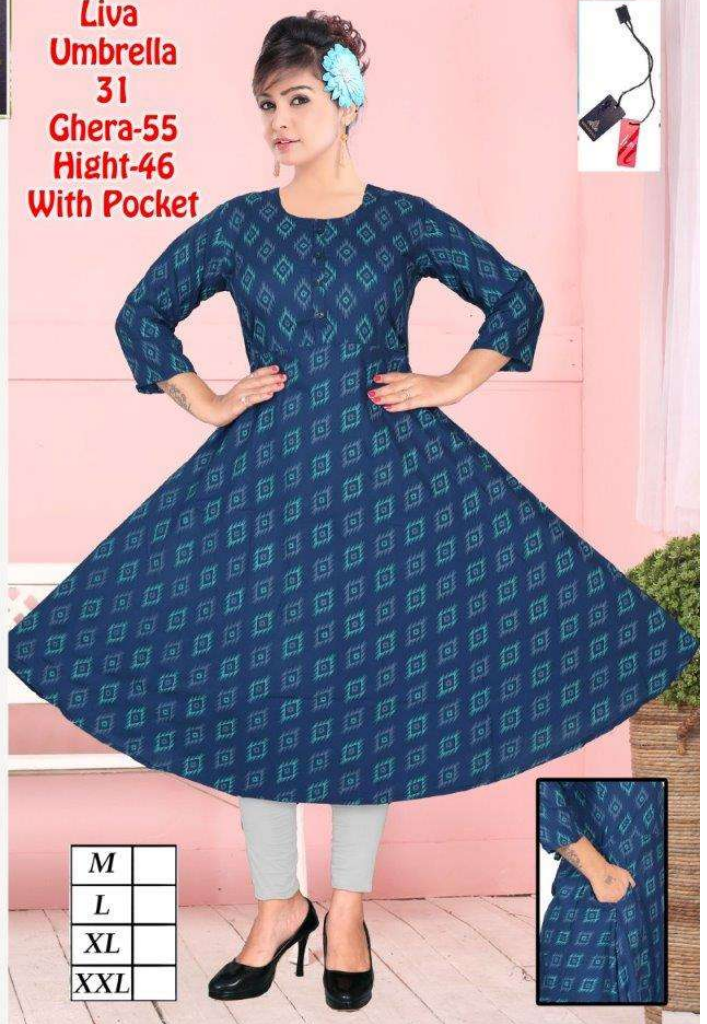

TRADITIONAL
clothing