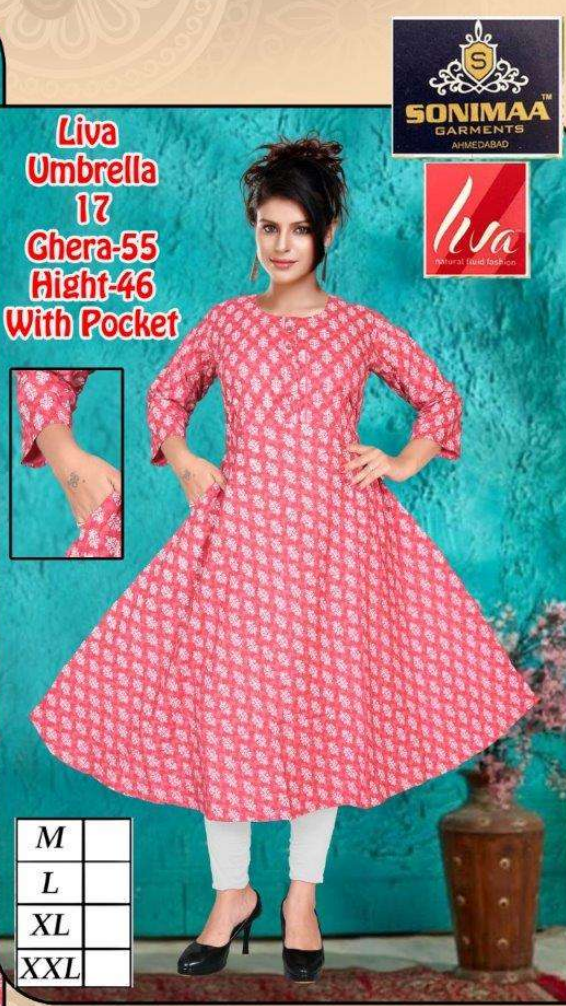

**Liva**  
**Umbrella**  
**17**  
**Ghera-55**  
**Hight-46**  
**With Pocket**

M	
L	
XL	
XXL	

**Liva  
Umbrella  
28  
Ghera-55  
Hight-46  
With Pocket**

**SONIMAA™**  
GARMENTS  
AHMEDABAD

**Iwa**  
natural good fashion