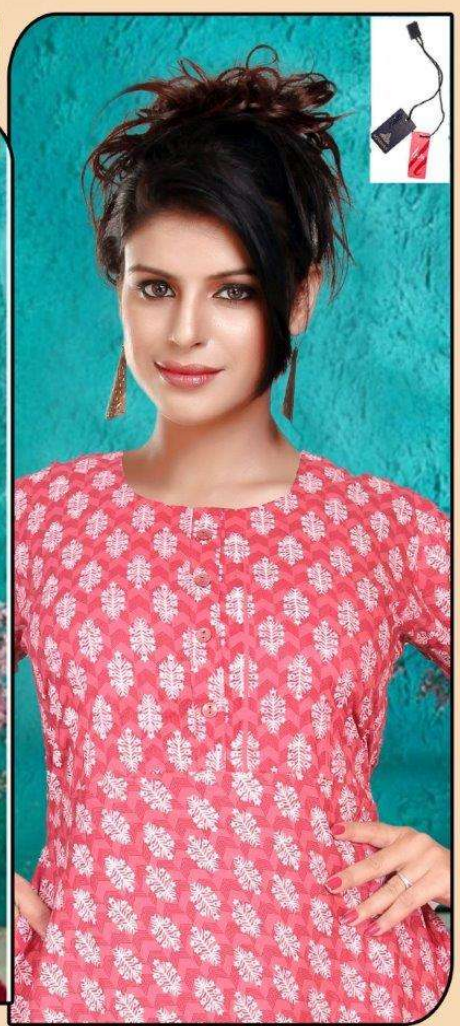

**Liva**  
**Umbrella**  
**17**  
**Ghera-55**  
**Hight-46**  
**With Pocket**

M	
L	
XL	
XXL	

**Liva  
Umbrella  
28  
Ghera-55  
Hight-46  
With Pocket**

**SONIMAA™**  
GARMENTS  
AHMEDABAD

**Iwa**  
natural good fashion