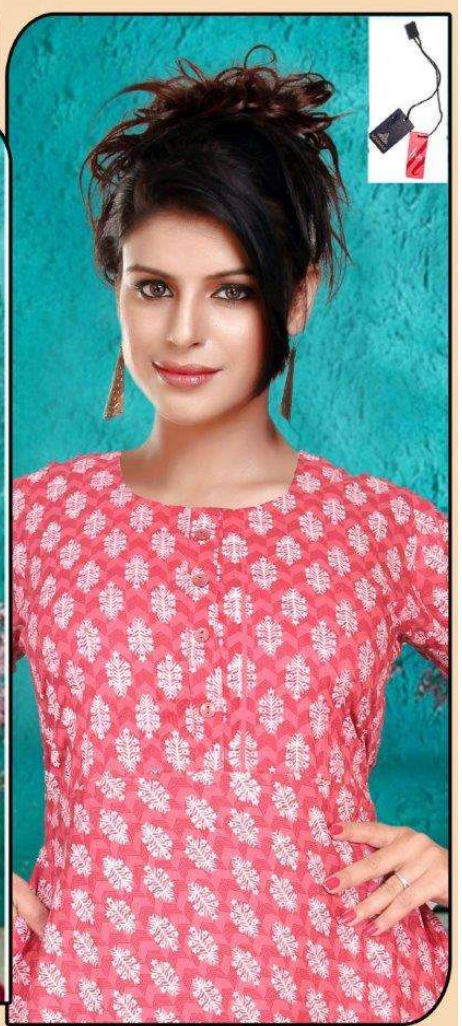

M	
L	
XL	
XXL	

**Liva**  
**Umbrella**  
**17**  
**Ghera-55**  
**Hight-46**  
**With Pocket**

M	
L	
XL	
XXL	

WOMAN OF THE MOMENT

Liva  
Umbrella  
27  
Ghera-55  
Hight-46  
With Pocket

M
L
XL
XXL

FASHION