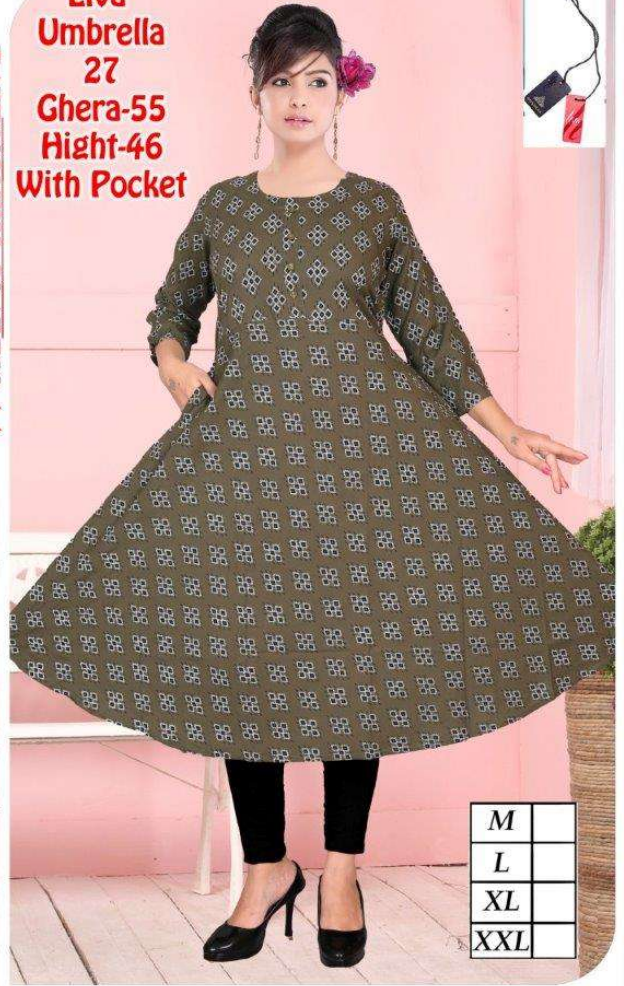

M	
L	
XL	
XXL	

**Liva**  
**Umbrella**  
**17**  
**Ghera-55**  
**Hight-46**  
**With Pocket**

M	
L	
XL	
XXL	

WOMAN OF THE MOMENT

Liva  
Umbrella  
27  
Ghera-55  
Hight-46  
With Pocket

M
L
XL
XXL

FASHION