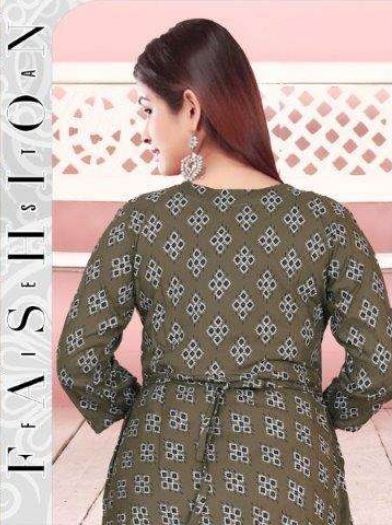

M	
L	
XL	
XXL	

**Liva**  
**Umbrella**  
**17**  
**Ghera-55**  
**Hight-46**  
**With Pocket**

M	
L	
XL	
XXL	

WOMAN OF THE MOMENT

Liva  
Umbrella  
27  
Ghera-55  
Hight-46  
With Pocket

M
L
XL
XXL

FASHION