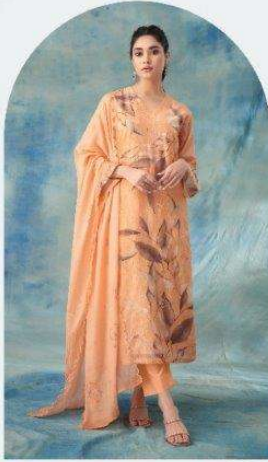

NAVYA

NAVYA
6730

Sahiba

NAVYA
6735

NAVYA
6775

NAVYA

6735

6730

6775

RATE LIST

H S N CODE - 520851

DESIGN NO

6735 - 6730 - 6775

DESCRIPTION

TOP - PURE DHAKAMAL FRONT EMBROIDERY WITH DIGITAL PRINT &

BACK SLEEVE DIGITAL PRINT & HAND WORK