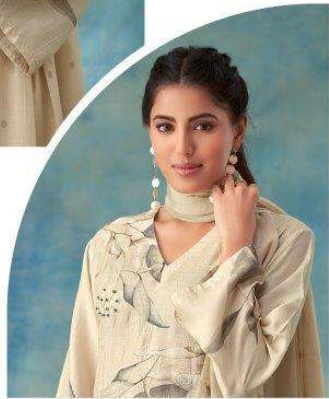

NAVYA

NAVYA
6730

Sahiba

NAVYA
6735

NAVYA
6775

NAVYA

6735

6730

6775

RATE LIST

H S N CODE - 520851

DESIGN NO

6735 - 6730 - 6775

DESCRIPTION

TOP - PURE DHAKAMAL FRONT EMBROIDERY WITH DIGITAL PRINT &

BACK SLEEVE DIGITAL PRINT & HAND WORK