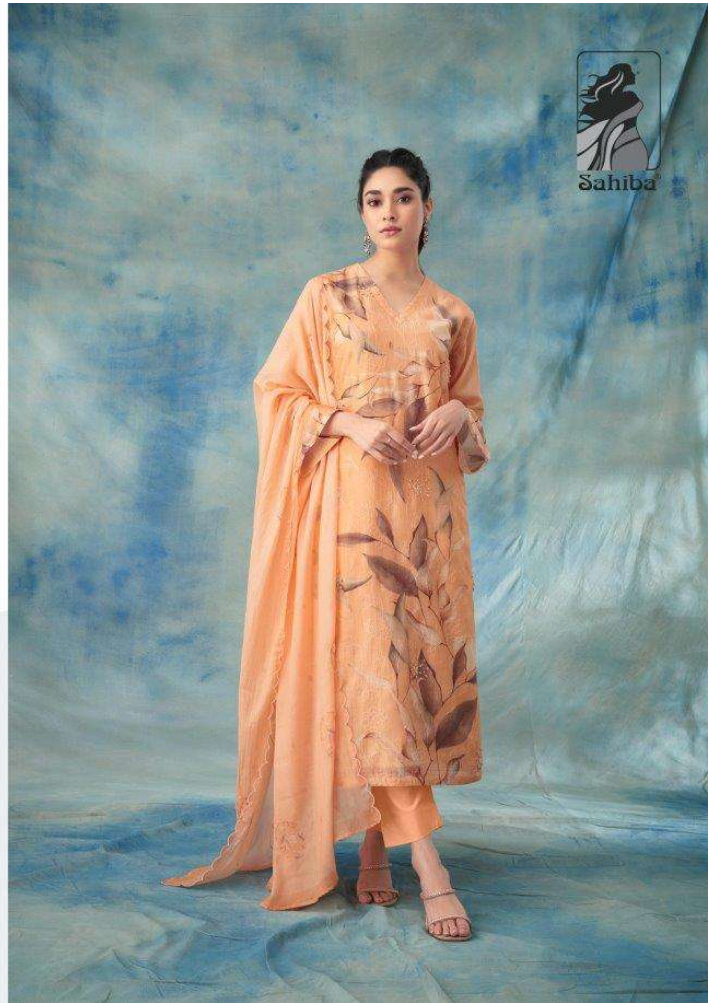

NAVYA

NAVYA
6730

Sahiba

NAVYA
6735

NAVYA
6775

NAVYA

6735

6730

6775

RATE LIST

H S N CODE - 520851

DESIGN NO

6735 - 6730 - 6775

DESCRIPTION

TOP - PURE DHAKAMAL FRONT EMBROIDERY WITH DIGITAL PRINT &

BACK SLEEVE DIGITAL PRINT & HAND WORK

BOTTOM - PURE COTTON LAWN

DUPATTA - PURE MUSLIN SILK DUPATTA DIGITAL PRINTED

{ RATE }
{ RS, 2195/- }

A SET OF 1 DESIGN x 3 COLORWAY

TOTAL SUITS = 03

Distributed by

KSS
Syntex Private Limited

Mob : +91-96242 83111