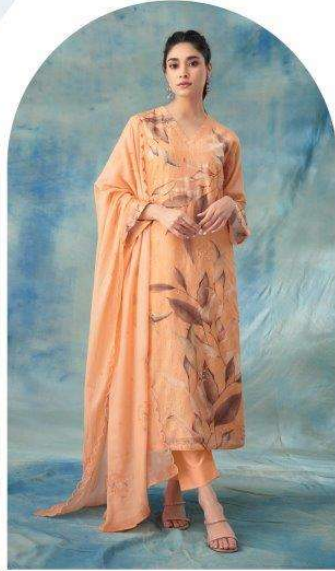

6735

6730

6775

Sahiba®

NAVYA