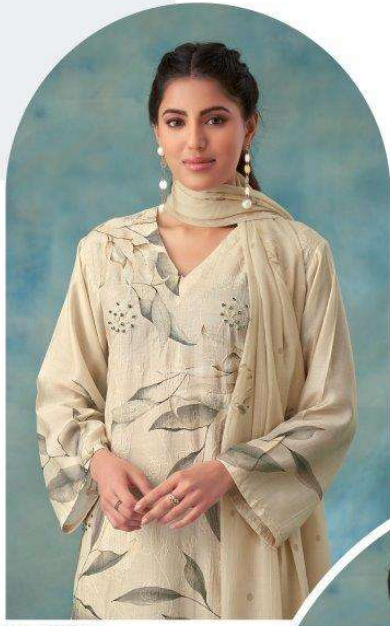

NAVYA

NAVYA
6730

Sahiba

NAVYA
6735

NAVYA
6775

NAVYA

6735

6730

6775

RATE LIST

H S N CODE - 520851

DESIGN NO

6735 - 6730 - 6775

DESCRIPTION

TOP - PURE DHAKAMAL FRONT EMBROIDERY WITH DIGITAL PRINT &

BACK SLEEVE DIGITAL PRINT & HAND WORK