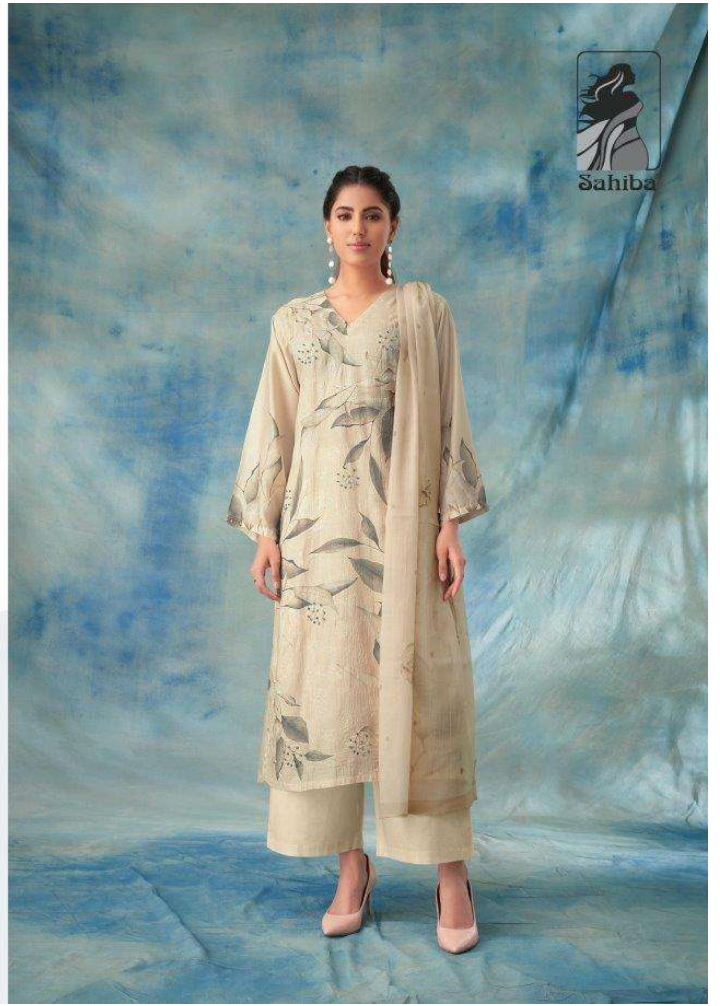

NAVYA

NAVYA
6730

Sahiba

NAVYA
6735

NAVYA
6775

NAVYA

6735

6730

6775

RATE LIST

H S N CODE - 520851

DESIGN NO

6735 - 6730 - 6775

DESCRIPTION

TOP - PURE DHAKAMAL FRONT EMBROIDERY WITH DIGITAL PRINT &

BACK SLEEVE DIGITAL PRINT & HAND WORK