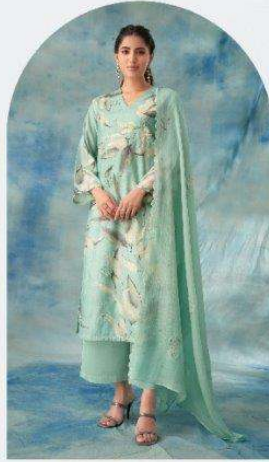

NAVYA

NAVYA
6730

Sahiba

NAVYA
6735

NAVYA
6775

NAVYA

6735

6730

6775

RATE LIST

H S N CODE - 520851

DESIGN NO

6735 - 6730 - 6775

DESCRIPTION

TOP - PURE DHAKAMAL FRONT EMBROIDERY WITH DIGITAL PRINT &

BACK SLEEVE DIGITAL PRINT & HAND WORK

BOTTOM - PURE COTTON LAWN

DUPATTA - PURE MUSLIN SILK DUPATTA DIGITAL PRINTED

{ RATE }
{ RS, 2195/- }

A SET OF 1 DESIGN x 3 COLORWAY

TOTAL SUITS = 03

Distributed by

KSS
Syntex Private Limited

Mob : +91-96242 83111