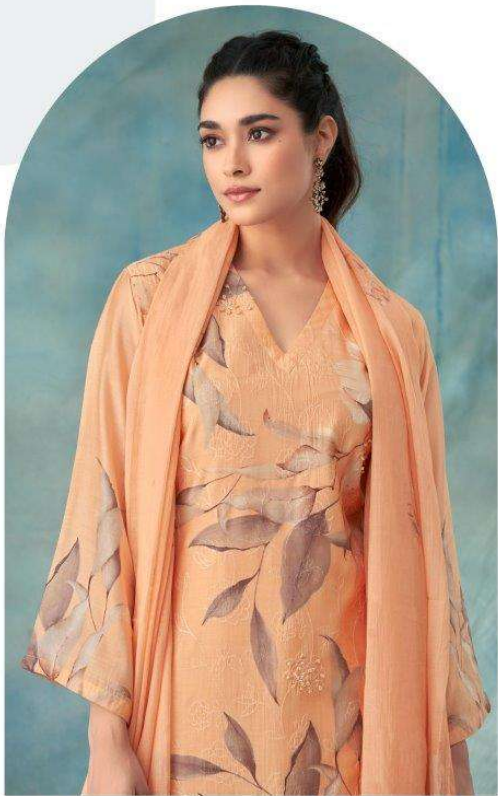

NAVYA

NAVYA
6730

Sahiba

NAVYA
6735

NAVYA
6775

NAVYA

6735

6730

6775

RATE LIST

H S N CODE - 520851

DESIGN NO

6735 - 6730 - 6775

DESCRIPTION

TOP - PURE DHAKAMAL FRONT EMBROIDERY WITH DIGITAL PRINT &

BACK SLEEVE DIGITAL PRINT & HAND WORK