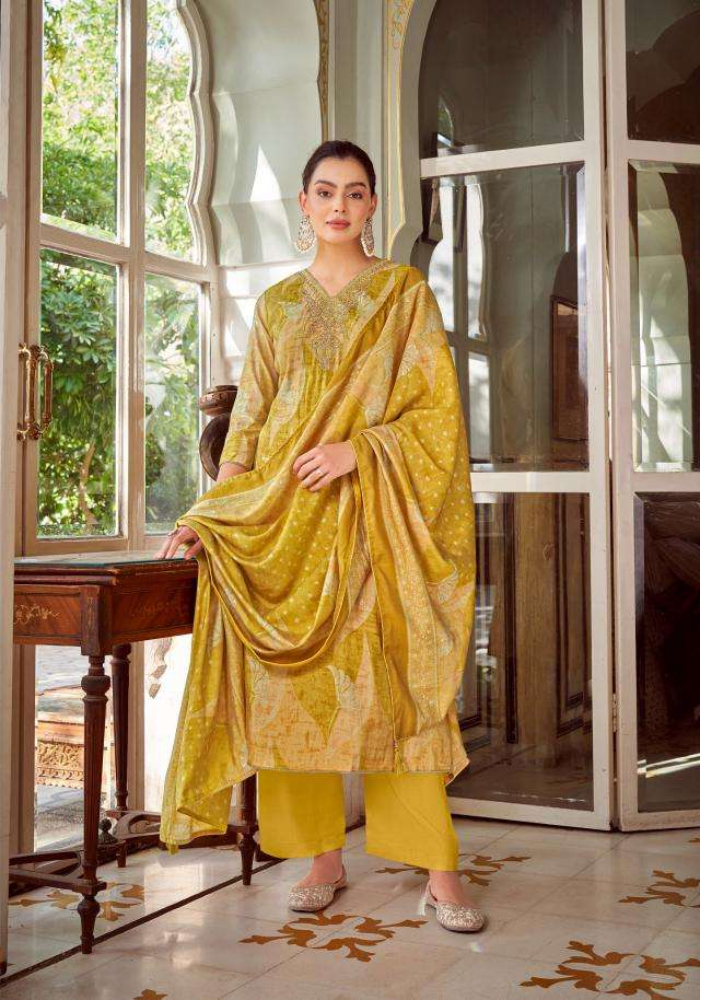

SELVINA SILK

Vol.5

5001

5003

5004

5005

5006

Expediting variant colors to the Femininity provide you
cloths which you Can carry with pride...

1007

5008

TOP : Modal Silk Discharge Foil Print with Cording Embroidery Work
BOTTOM : Modal Silk Solid
DUPATTA : Modal Silk Discharge Foil Print with Tassels

Email: supriyafashion101@gmail.com
salvifashion101@gmail.com