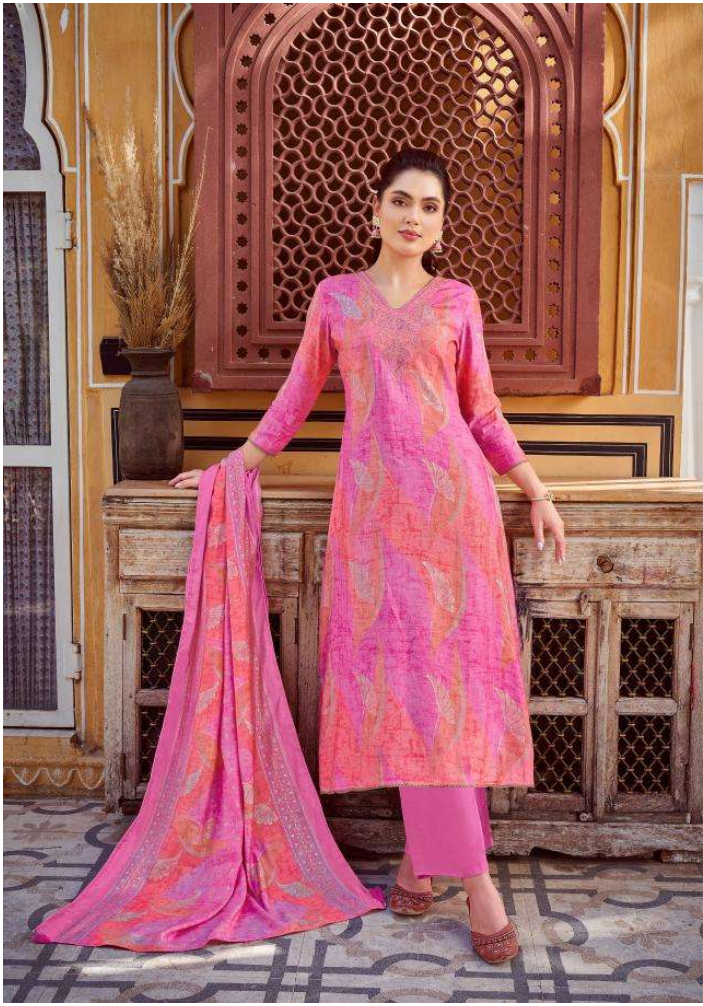

SELVINA SILK

Vol.5

5001

5003

5004

5005

5006

Expediting variant colors to the Femininity provide you
cloths which you Can carry with pride...

1007

5008

TOP : Modal Silk Discharge Foil Print with Cording Embroidery Work
BOTTOM : Modal Silk Solid
DUPATTA : Modal Silk Discharge Foil Print with Tassels

Email: supriyafashion101@gmail.com
salvifashion101@gmail.com