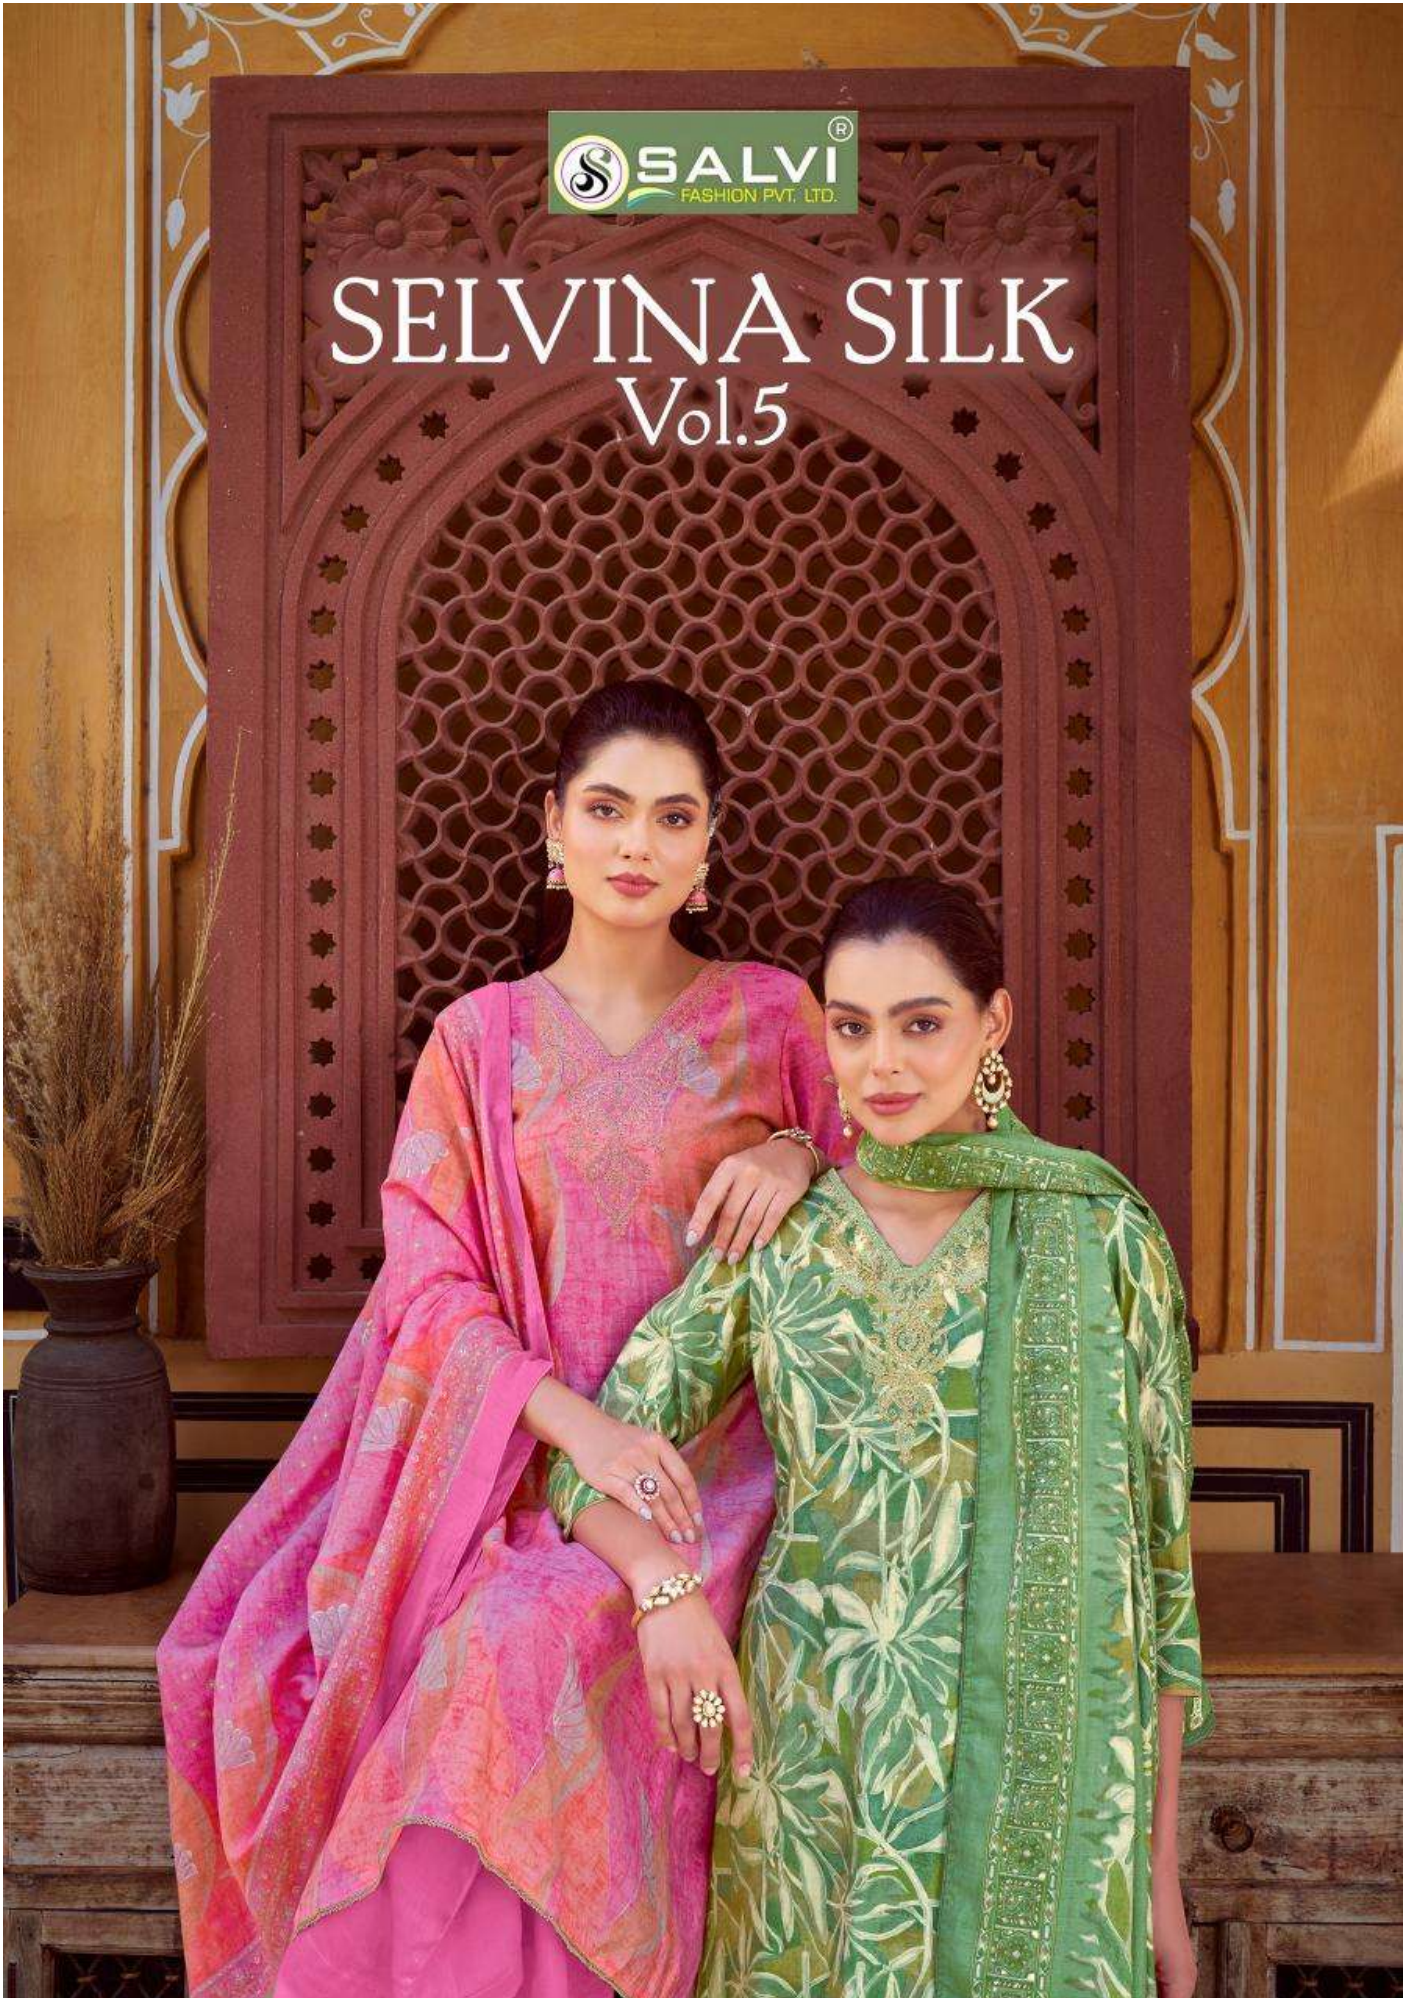

SELVINA SILK

Vol.5

5001

5003

5004

5005

5006

Expediting variant colors to the Femininity provide you
cloths which you Can carry with pride...

1007

5008

TOP : Modal Silk Discharge Foil Print with Cording Embroidery Work
BOTTOM : Modal Silk Solid
DUPATTA : Modal Silk Discharge Foil Print with Tassels

Email: supriyafashion101@gmail.com
salvifashion101@gmail.com