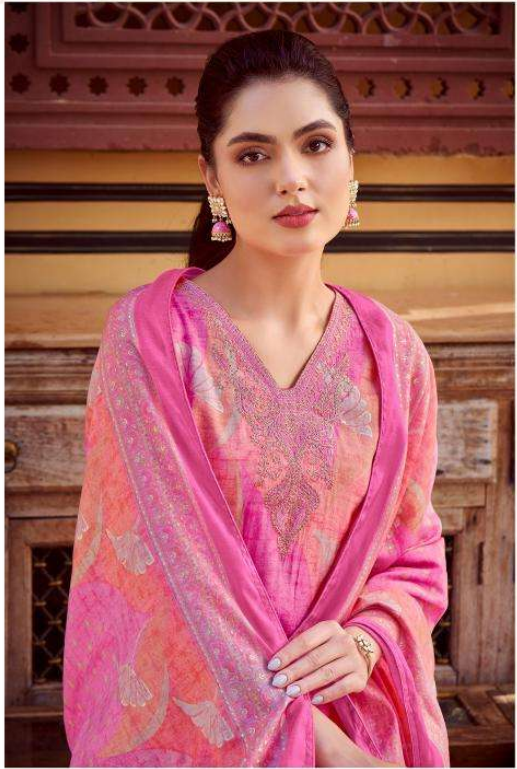

SELVINA SILK

Vol.5

5001

5003

5004

5005

5006

Expediting variant colors to the Femininity provide you
cloths which you Can carry with pride...

1007

5008

TOP : Modal Silk Discharge Foil Print with Cording Embroidery Work
BOTTOM : Modal Silk Solid
DUPATTA : Modal Silk Discharge Foil Print with Tassels

Email: supriyafashion101@gmail.com
salvifashion101@gmail.com