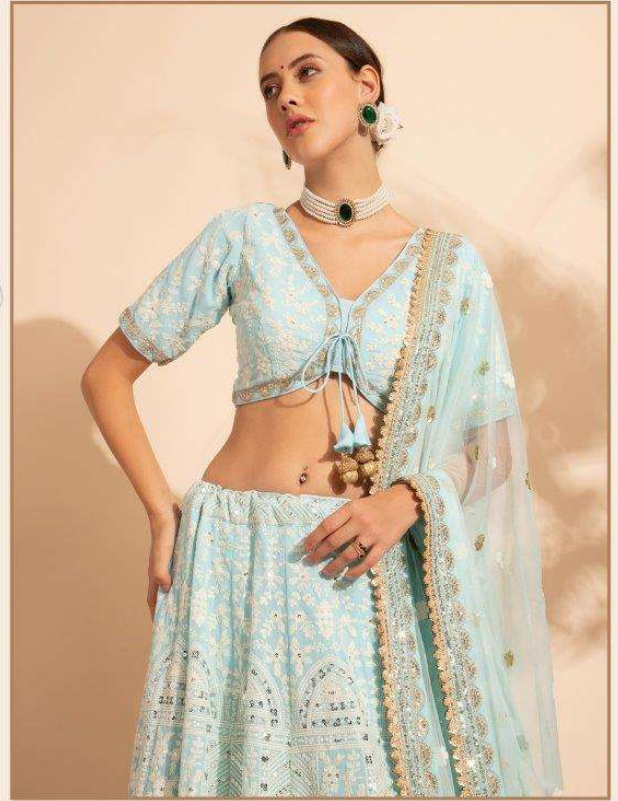

Fashion is a language that creates itself in cloths to interpret reality.

11002