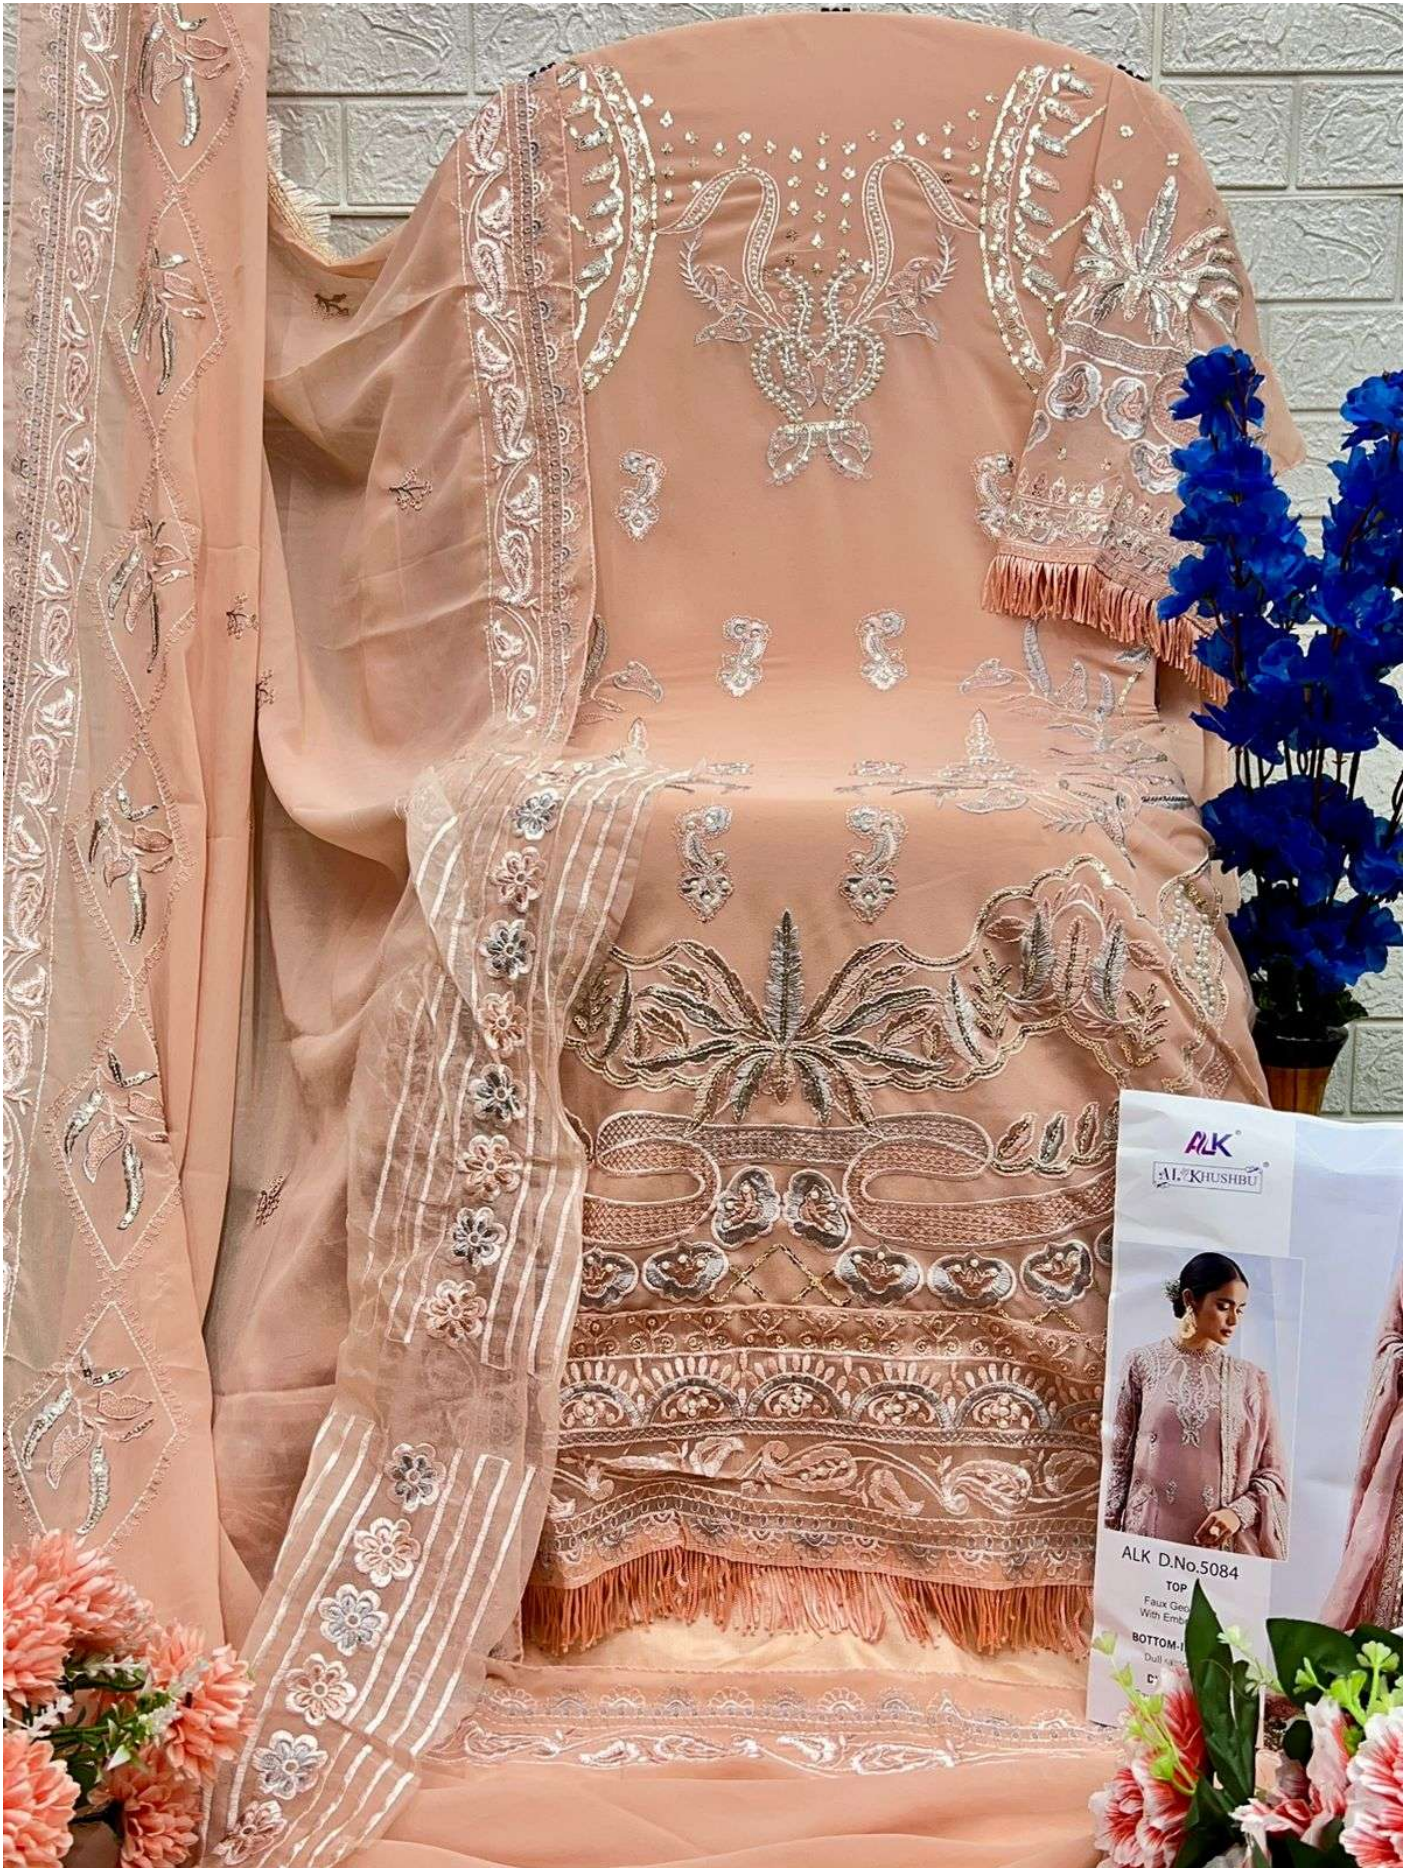

ALK D.No.5084

TOP

Faux Georgette
With Embroidery

BOTTOM-INNER

Dull santoon

DUPATTA

Faux Georgette
With Embroidery

ALK D.No.5084

TOP

Faux Georgette
With Embroidery

BOTTOM-INNER

Dull santoon

DUPATTA

Faux Georgette
With Embroidery

ALK
AL KHUSHBU

ALK D.No.5084

TOP
Faux Georgette
With Embroidery

BOTTOM: I
Dull georgette
C: