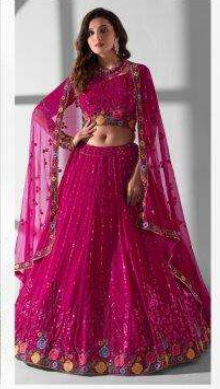

अनंतेश
Lifestyle

अनंतेश
Lifestyle