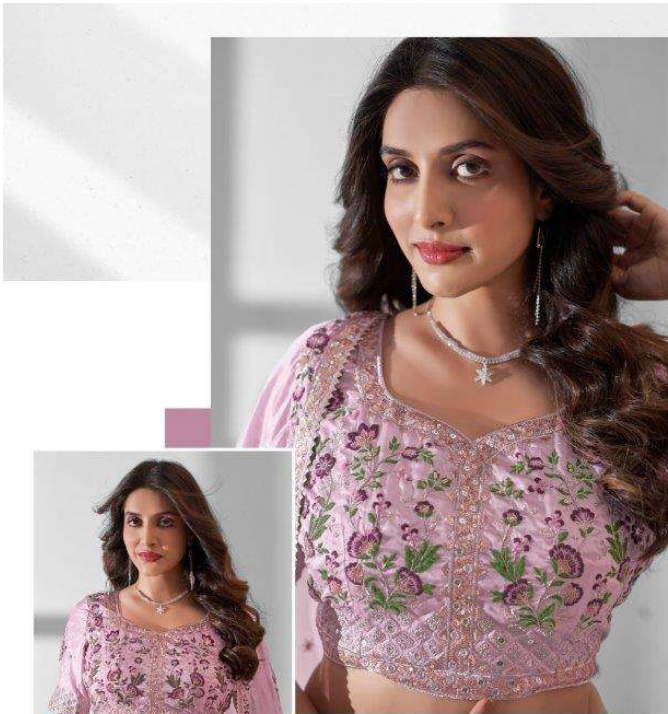

Charming look

D.no-11012