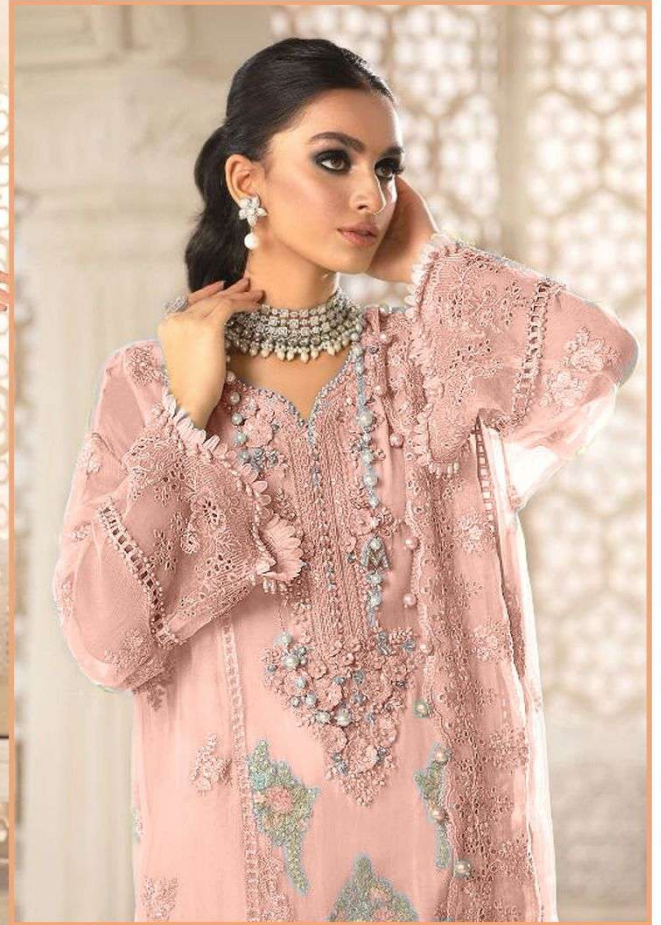

TOP - FOX GEORGETTE HEAVY EMBROIDERED WITH
APPLIQ & STONE WORK
INNER BOTTOM - HEAVY SANTOON
DUPATTA - ORGANZA HEAVY EMBROIDERED

B-25 E

TOP - FOX GEORGETTE HEAVY EMBROIDERED WITH
APPLIQ & STONE WORK
INNER BOTTOM - HEAVY SANTOON
DUPATTA - ORGANZA HEAVY EMBROIDERED

B-25 E

TOP - FOX GEORGETTE HEAVY EMBROIDERED WITH
APPLIQ & STONE WORK
INNER BOTTOM - HEAVY SANTOON
DUPATTA - ORGANZA HEAVY EMBROIDERED

B-25 F

TOP - FOX GEORGETTE HEAVY EMBROIDERED WITH
APPLIQ & STONE WORK
INNER BOTTOM - HEAVY SANTOON
DUPATTA - ORGANZA HEAVY EMBROIDERED

B-25 G

TOP - FOX GEORGETTE HEAVY EMBROIDERED WITH
APPLIQ & STONE WORK
INNER BOTTOM - HEAVY SANTOON
DUPATTA - ORGANZA HEAVY EMBROIDERED

B-25 H

TOP-FOX GEORGETTE HEAVY EMBROIDERED WITH
APPLIQ & STONE WORK
INNER BOTTOM - HEAVY SANTOON
DUPATTA - ORGANZA HEAVY EMBROIDERED