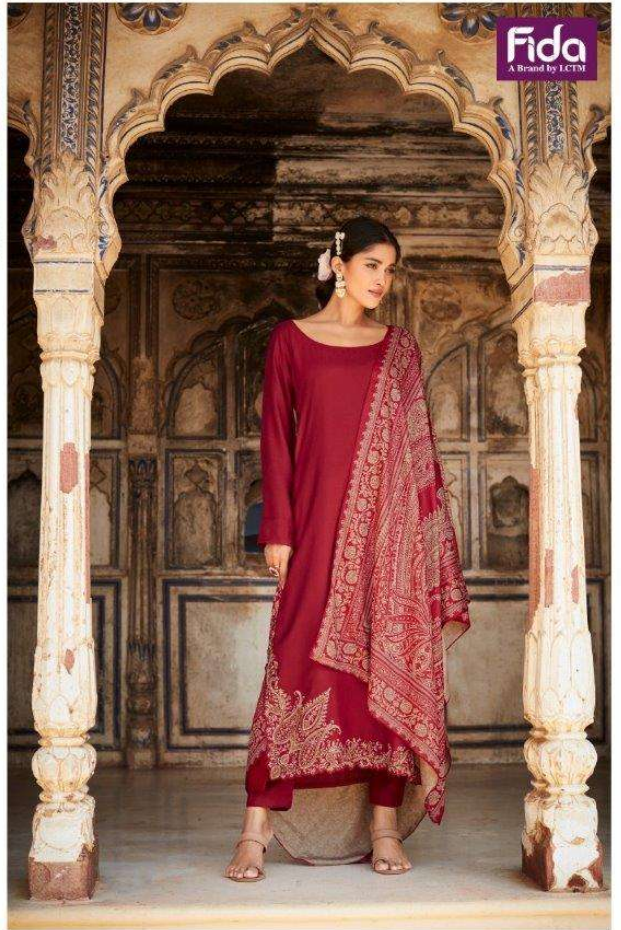

Fida
A Brand by LCTM