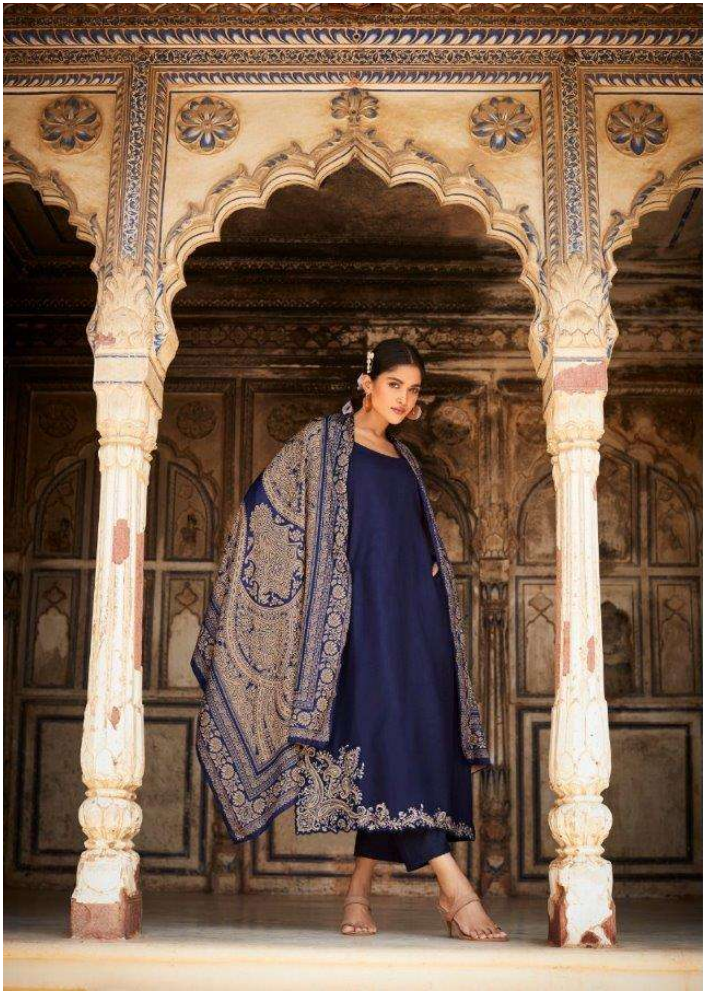

Fida
A Brand by I.C.T.M.

1006 STYLE