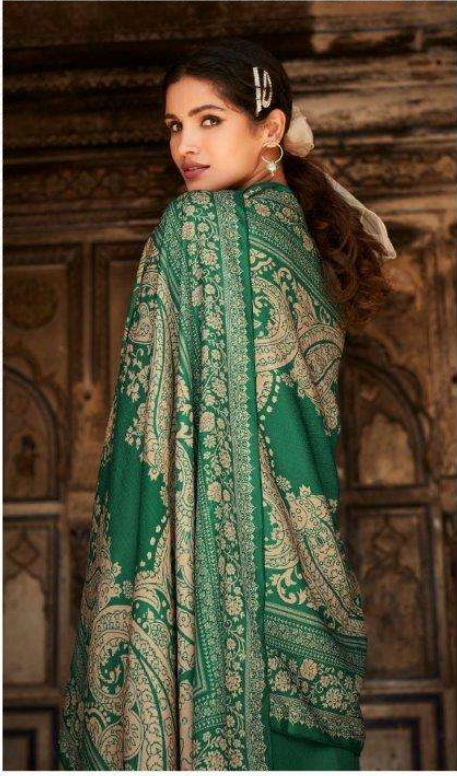

1004 BEAUTY