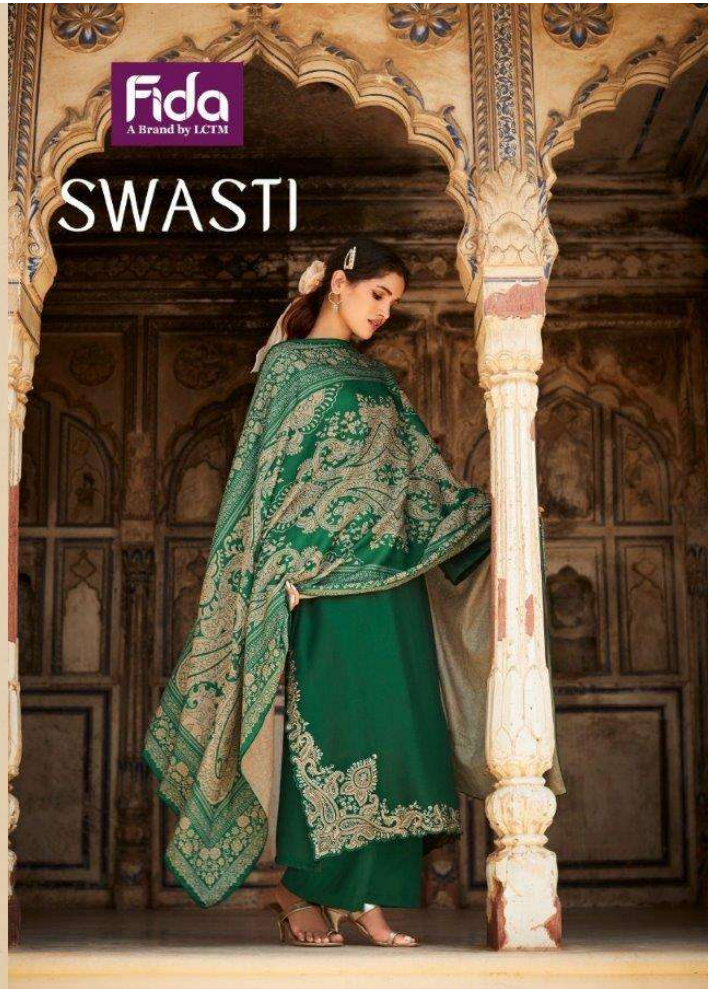

Fida
A Brand by LCTM

SWASTI

TOP : PURE COTTON SATIN SOLID WITH
PREMIUM CUTWORK EMBROIDERY
BOTTOM : PURE COTTON SATIN SOLID
DUPATTA : DIGITAL MUSLIN

Fida
A Brand by LCTM

Un-Stitched Division
SURAT

LCTM
OVERSEAS PVT. LTD.
1998-22