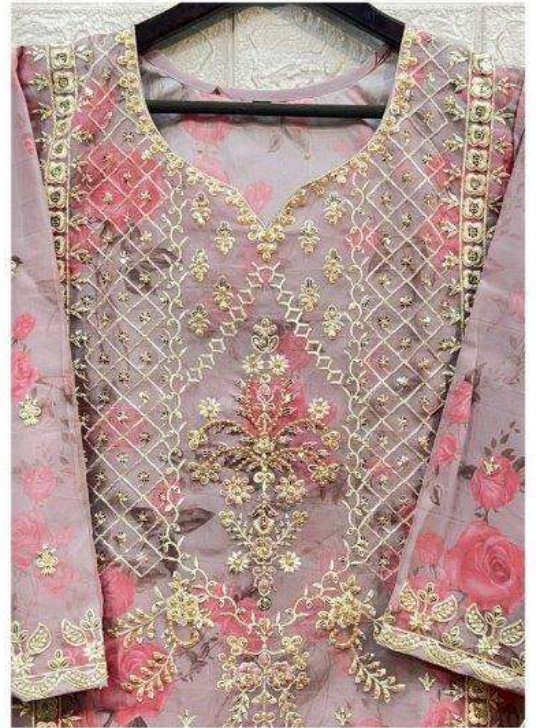

ZAHA
READYMADE

D.No.10284-E

SIZE-XXL

TOP-

PURE ORGANZA WITH
HEAVY EMBROIDERY

**BOTTOM
INNER -**

Silk Sticth

DUPATTA-

ORGANZA WITH
HEAVY EMBROIDERY

ZAHA
READYMADE

D.No.10284-E

SIZE-XXL

TOP-	PURE ORGANZA WITH HEAVY EMBROIDERY
BOTTOM INNER -	Silk Sticth
DUPATTA-	ORGANZA WITH HEAVY EMBROIDERY

ZAHA
READYMADE

D.No.10284-F

SIZE-XXL

TOP-

PURE ORGANZA WITH
HEAVY EMBROIDERY

**BOTTOM
INNER -**

Silk Sticth

DUPATTA-

ORGANZA WITH
HEAVY EMBROIDERY

ZAHA
READYMADE

D.No.10284-G

SIZE-XXL

TOP- PURE ORGANZA WITH
HEAVY EMBROIDERY

**BOTTOM
INNER -** Silk Sticth

DUPATTA- ORGANZA WITH
HEAVY EMBROIDERY

**ZAHA**
READYMADE

D.No.10284-H

SIZE-XXL

TOP-	PURE ORGANZA WITH HEAVY EMBROIDERY
BOTTOM INNER -	Silk Sticth
DUPATTA-	ORGANZA WITH HEAVY EMBROIDERY