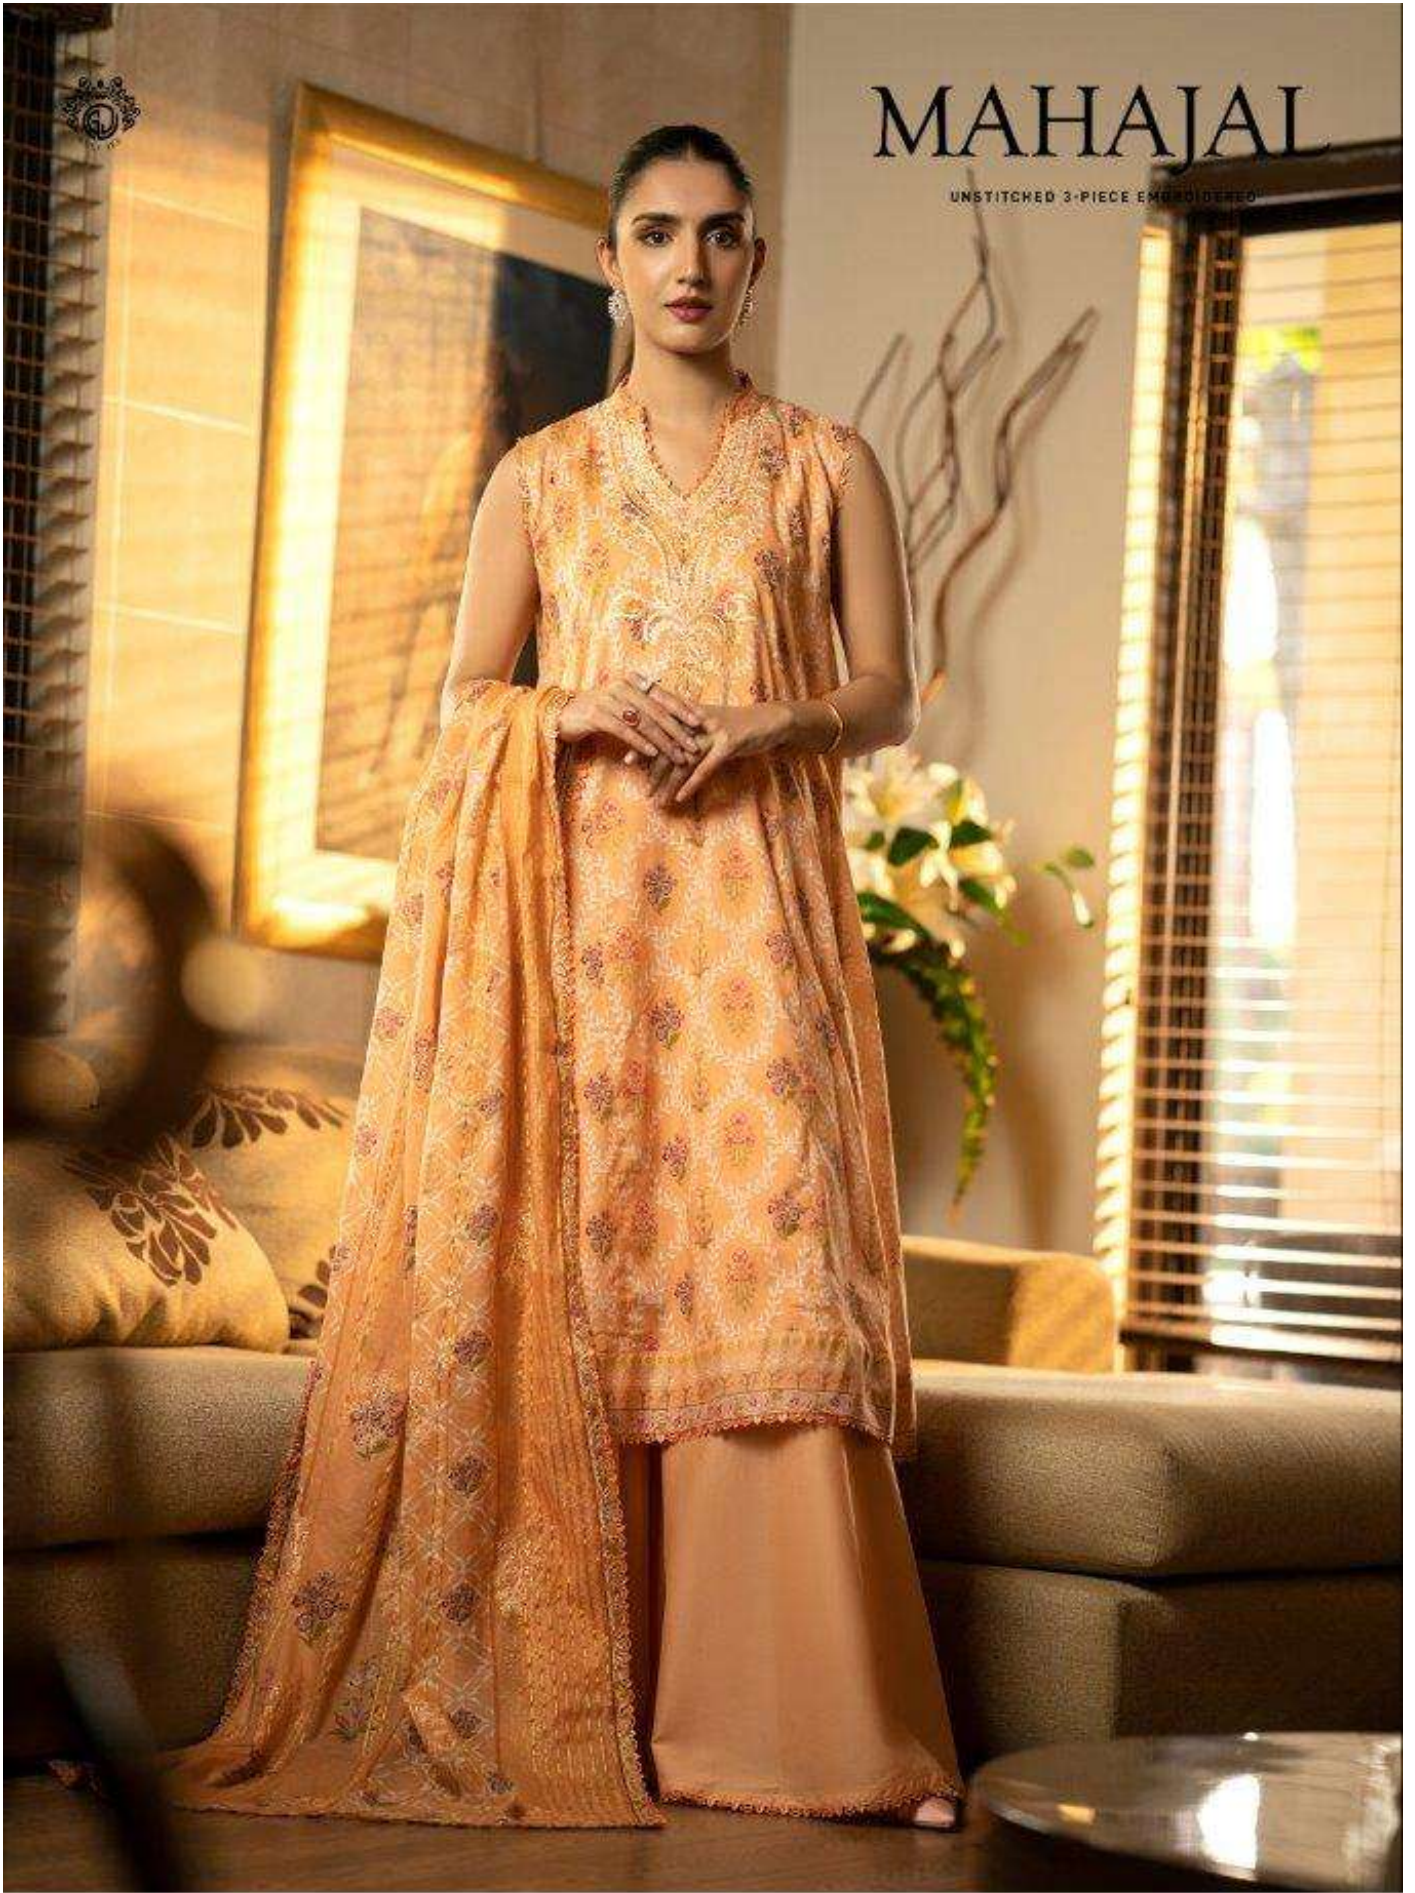

# MAHAJAL

UNSTITCHED 3-PIECE EMBROIDERED

PEACH BLOSSOM, FEATURES A CORAL PEACH LAWN SHIRT ADORNED WITH A CAPTIVATING EMBROIDERED NECK, SHOWCASING GRACEFULLY FLOWING FLORAL ELEMENTS. PAIRED WITH A VIBRANT DIGITAL PRINTED CHECK DUPATTA, ADORNED WITH BOLD PRINTS. DYED COTTON CAMBRIC EMBROIDERED TROUSER EXUDES A PERFECT BLEND OF ELEGANCE AND STATEMENT STYLE