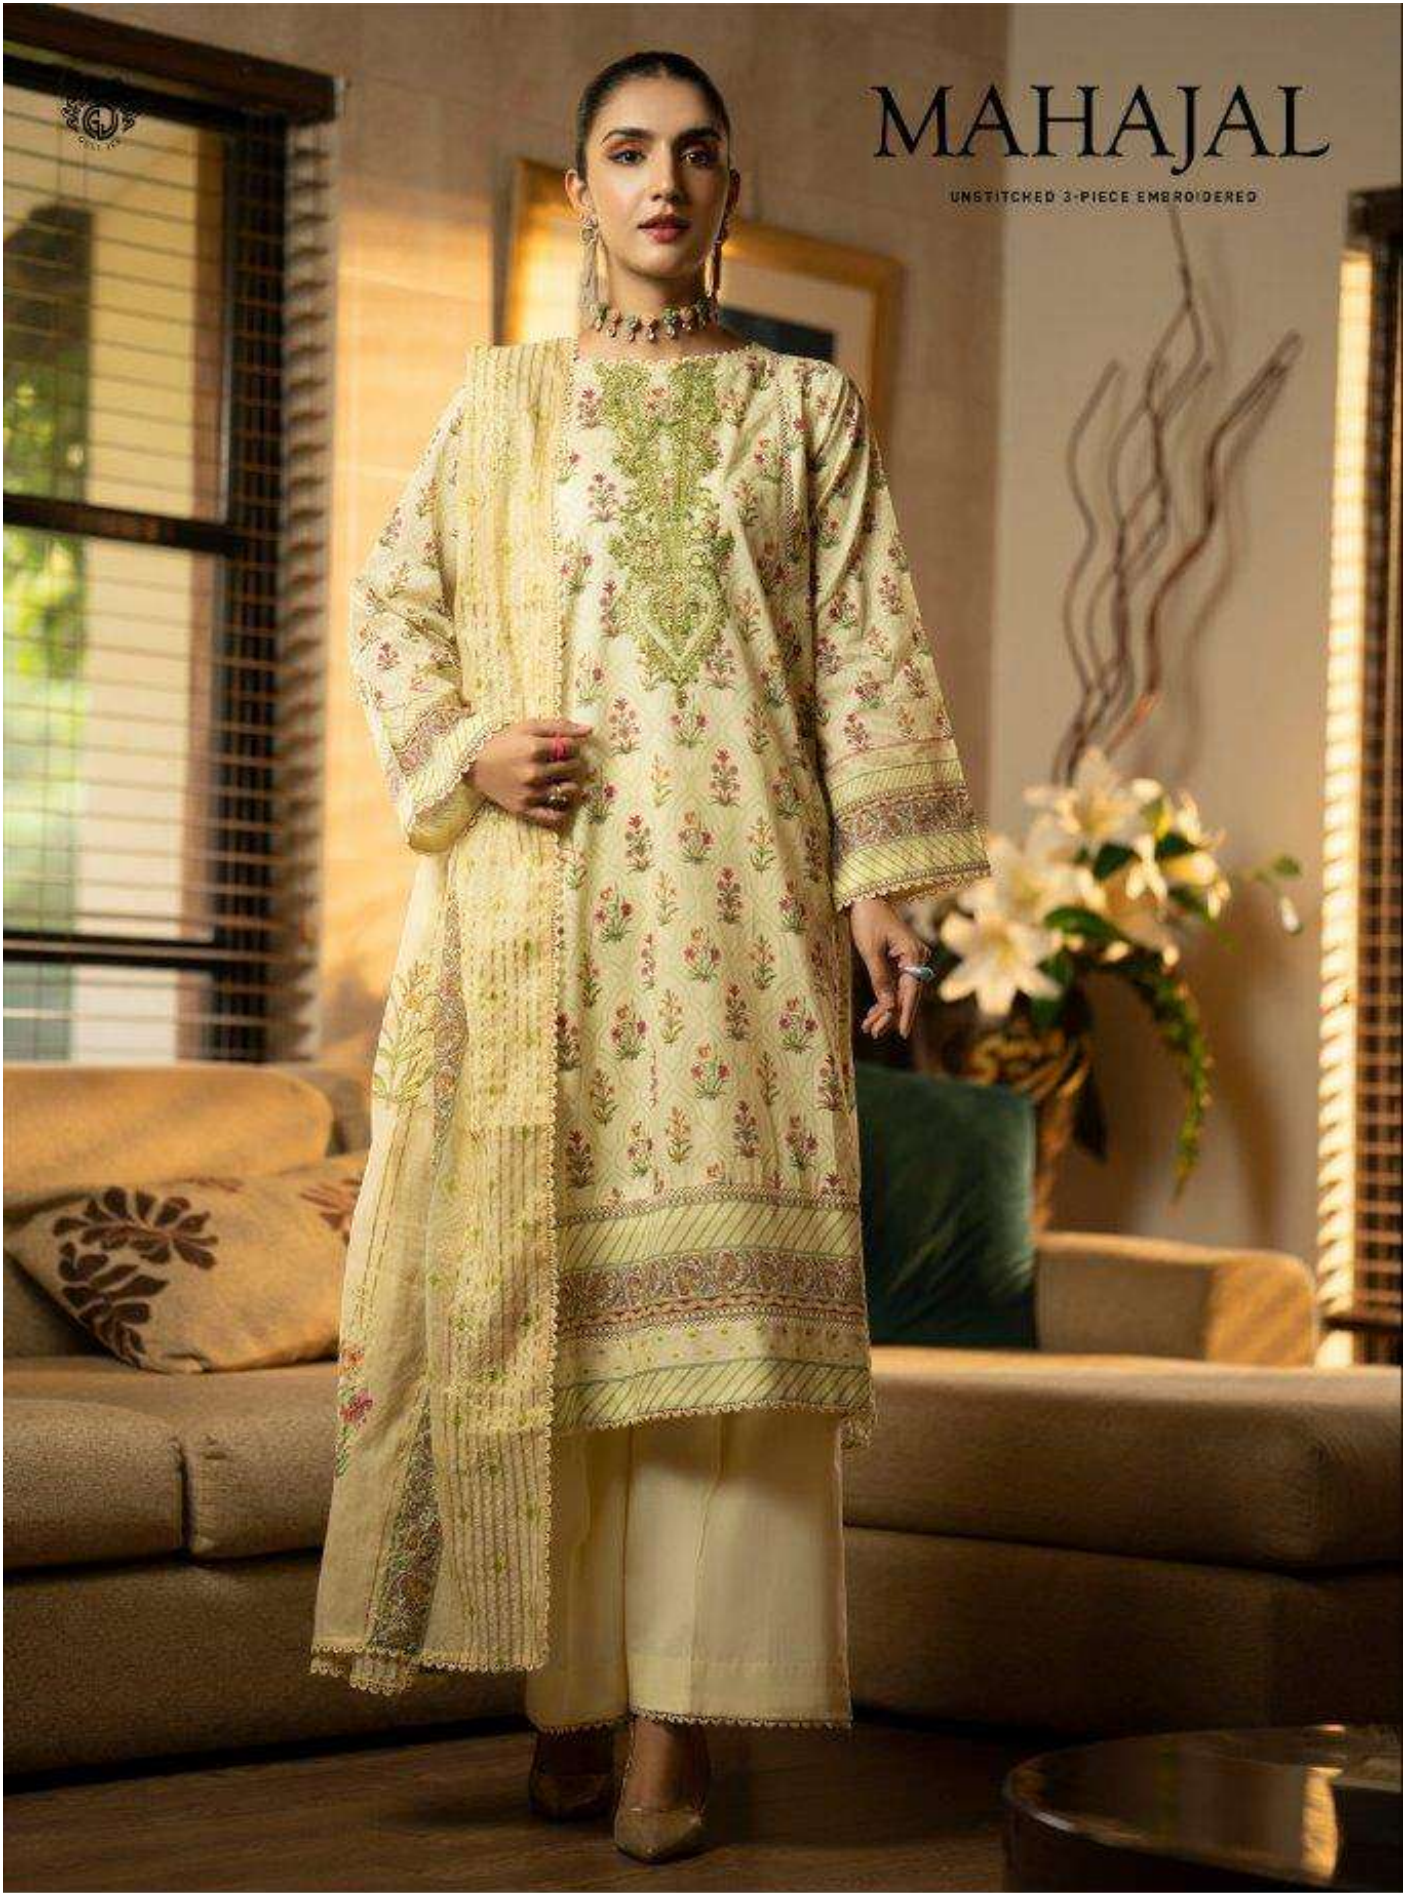

MAHAJAL

UNSTITCHED 3-PIECE EMBROIDERED

PEACH BLOSSOM, FEATURES A CORAL PEACH LAWN SHIRT ADORNED WITH A CAPTIVATING EMBROIDERED NECK, SHOWCASING GRACEFULLY FLOWING FLORAL ELEMENTS. PAIRED WITH A VIBRANT DIGITAL PRINTED CHECK DUPATTA, ADORNED WITH BOLD PRINTS. DYED COTTON CAMBRIC EMBROIDERED TROUSER EXUDES A PERFECT BLEND OF ELEGANCE AND STATEMENT STYLE