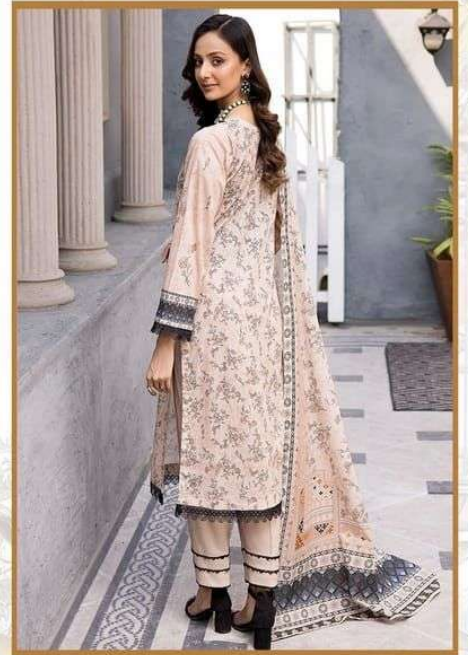

Volume - 2401

Digital Printed
90/70 Lawn Shirt
Digital Print Diamond Dupatta
Dyed Lawn Trouser

Actual Product Color May Vary From Printer Inlay Card

MWU03723-999-FAHA_

PKR/4,199_

IN- STORES & ONLINE
WWW.MOTIFZ.COM