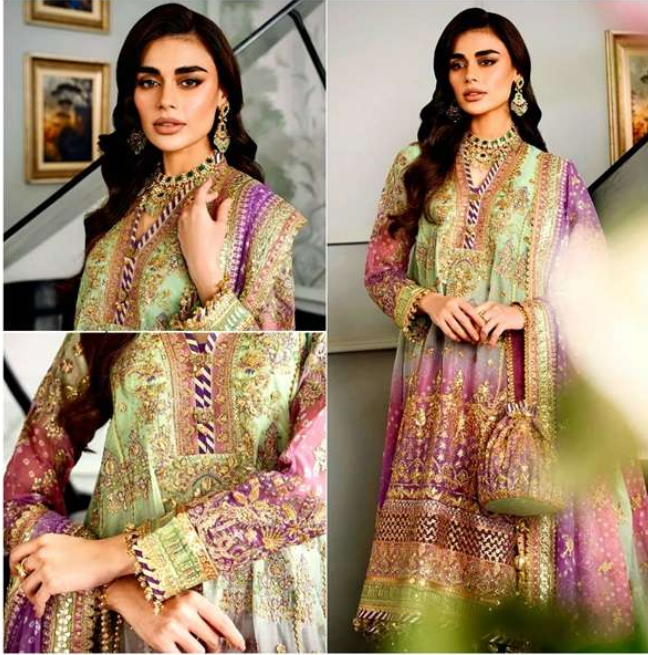

ANAMSA
AA REAL FASHION BRAND

SEMI STICH COLLECTION

TOP- PURE FOX GEORGETTE DIGITAL PRINT WITH HEAVY EMBROIDERY AND SEQUENCE WORK
BOTTOMINNER- DULL SHANTOON
DUPATTA- PURE GEORGETTE FANCY DUPATTA WITH DIGITAL PRINT AND HEAVY EMBROIDERY