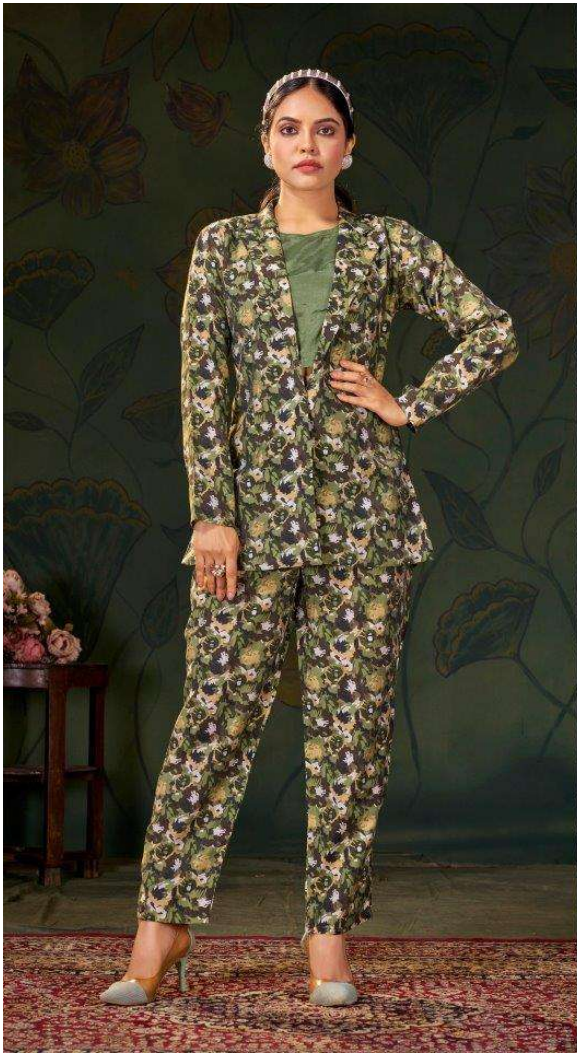

Always No.1

A PRODUCT BY

Bipson[®]

VOGUE

D.NO :- 2564

Bipson®

VOGUE

TOP :- PURE MODAL CHANDERI
FOIL PRINT

BOTTOM :- PURE MODAL CHANDERI
FOIL PRINT

TUBE :- PURE REYON DYED

D.NO.2564-A

SIZE :- S M L XL XXL

Bipson[®]

VOGUE

TOP :- PURE MODAL CHANDERI
FOIL PRINT

BOTTOM :- PURE MODAL CHANDERI
FOIL PRINT

TUBE :- PURE REYON DYED

D.NO.2564-C

SIZE :- S M L XL XXL

Bipson®

VOGUE

TOP :- PURE MODAL CHANDERI
FOIL PRINT

BOTTOM :- PURE MODAL CHANDERI
FOIL PRINT

TUBE :- PURE REYON DYED

D.NO.2564-B

SIZE :- S M L XL XXL

Bipson®

VOGUE

TOP :- PURE MODAL CHANDERI
FOIL PRINT

BOTTOM :- PURE MODAL CHANDERI
FOIL PRINT

TUBE :- PURE REYON DYED

D.NO.2564-D