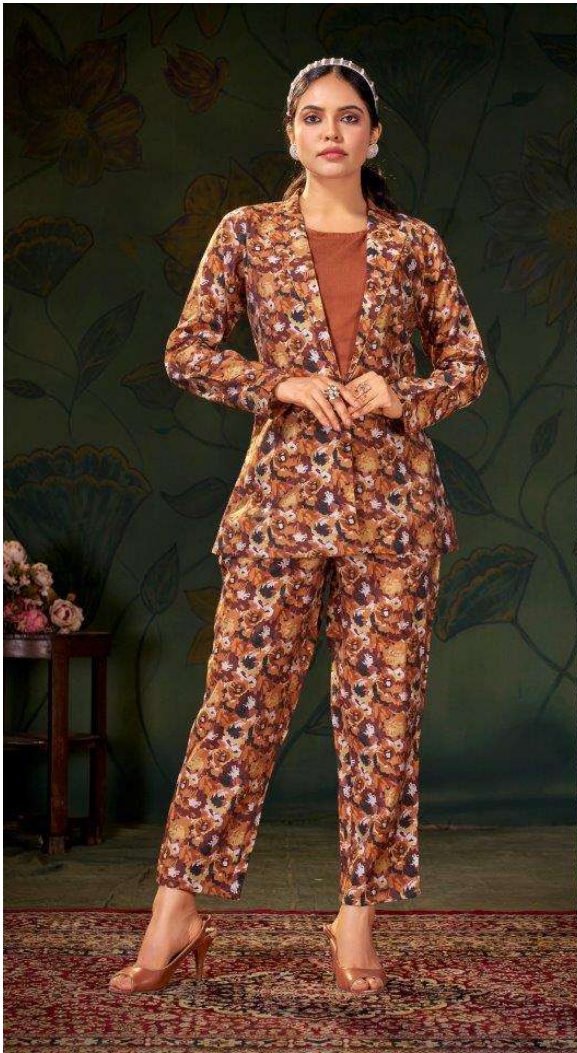

Always No.1

A PRODUCT BY

Bipson[®]

VOGUE

D.NO :- 2564

Bipson®

VOGUE

TOP :- PURE MODAL CHANDERI
FOIL PRINT

BOTTOM :- PURE MODAL CHANDERI
FOIL PRINT

TUBE :- PURE REYON DYED

D.NO.2564-A

SIZE :- S M L XL XXL

Bipson[®]

VOGUE

TOP :- PURE MODAL CHANDERI
FOIL PRINT

BOTTOM :- PURE MODAL CHANDERI
FOIL PRINT

TUBE :- PURE REYON DYED

D.NO.2564-C

SIZE :- S M L XL XXL

Bipson®

VOGUE

TOP :- PURE MODAL CHANDERI
FOIL PRINT

BOTTOM :- PURE MODAL CHANDERI
FOIL PRINT

TUBE :- PURE REYON DYED

D.NO.2564-B

SIZE :- S M L XL XXL

Bipson®

VOGUE

TOP :- PURE MODAL CHANDERI
FOIL PRINT

BOTTOM :- PURE MODAL CHANDERI
FOIL PRINT

TUBE :- PURE REYON DYED

D.NO.2564-D