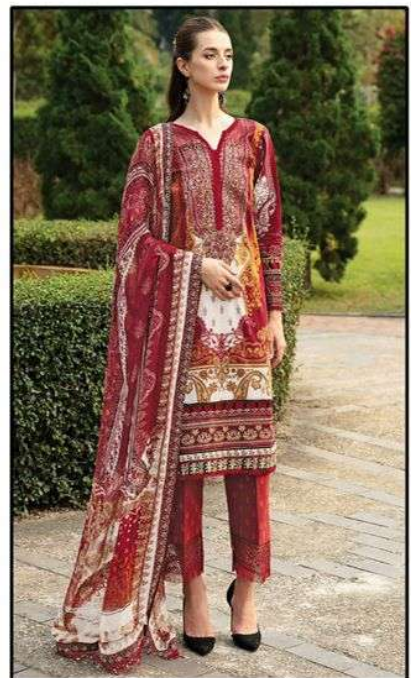

D.No.178

Gull Ahmed ^{TM}
ORIGINAL LAWN
LAWN COLLECTION 19TH EDITION

LAWN COLLECTION
VOL-19