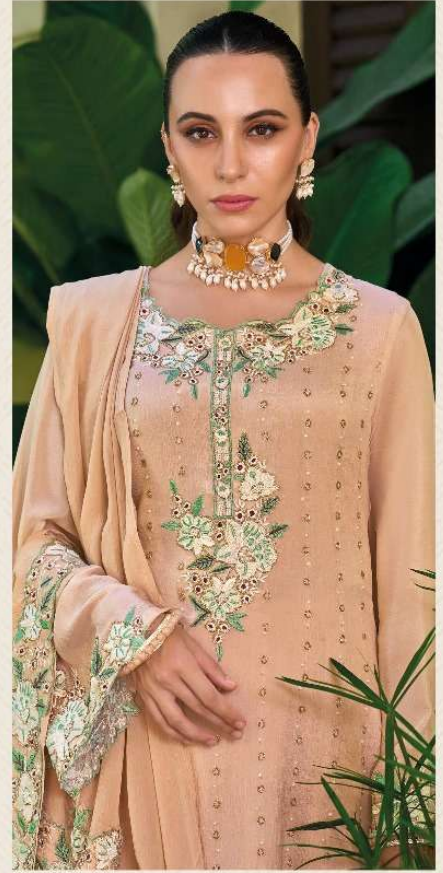

# Ishq Murshid

  
10001

10003

10004

10005

## FABRICSDetails

: TOP :

PURE CHINON EMBROIDERY WITH HEAVY HANDWORK  
(WITH MUSLIN INNER )

: BOTTAM :

PURE MUSLIN

: DUPATTA :

PURE CHINON WITH EMBROIDERY & HANDWORK

TOTAL DESIGN : 6