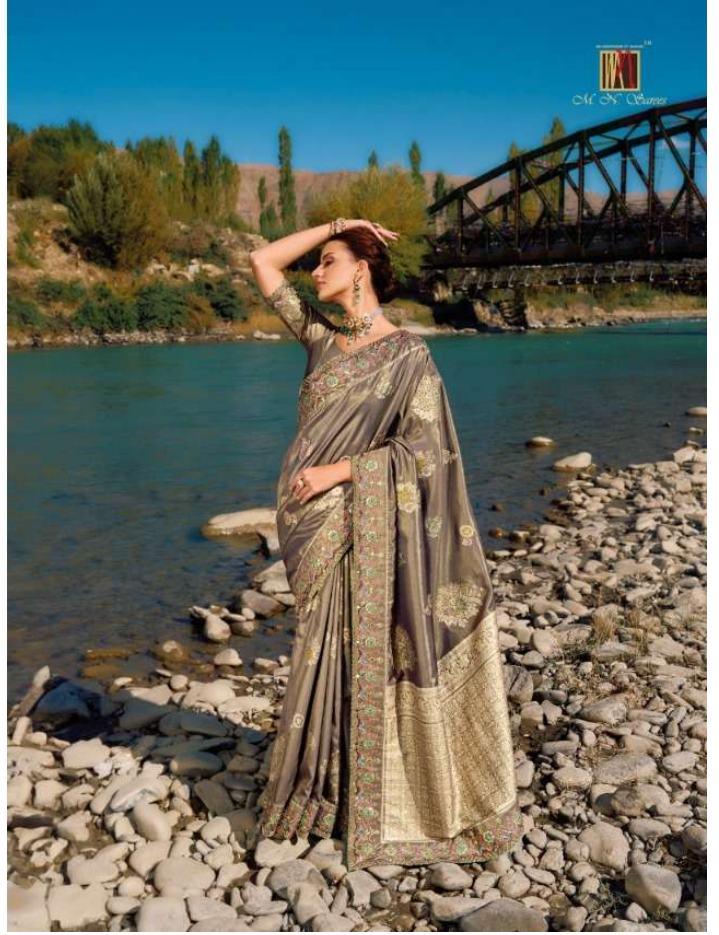

an expression of woman™

M. N. Sarees

Magaulal Nathubhai & sons

7305

Mr. SC Chatter

7306

7307

7308

NOTE:

ALL SAREES ARE WITH ORIGINAL MIRROR, MOTI & CUT- DANA WORK

7305

7306

7307

7308

7309

7310