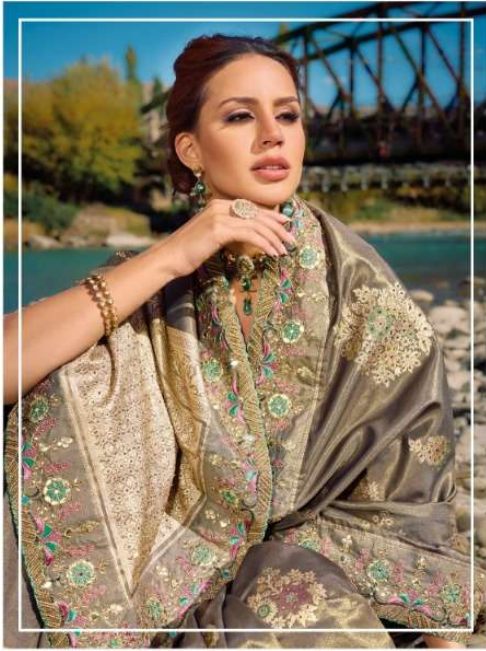

an expression of woman™

M. N. Sarees

Magaulal Nathubhai & sons

7305

Mr. SC Chatter

7306

7307

7308

NOTE:

ALL SAREES ARE WITH ORIGINAL MIRROR, MOTI & CUT- DANA WORK

7305

7306

7307

7308

7309

7310