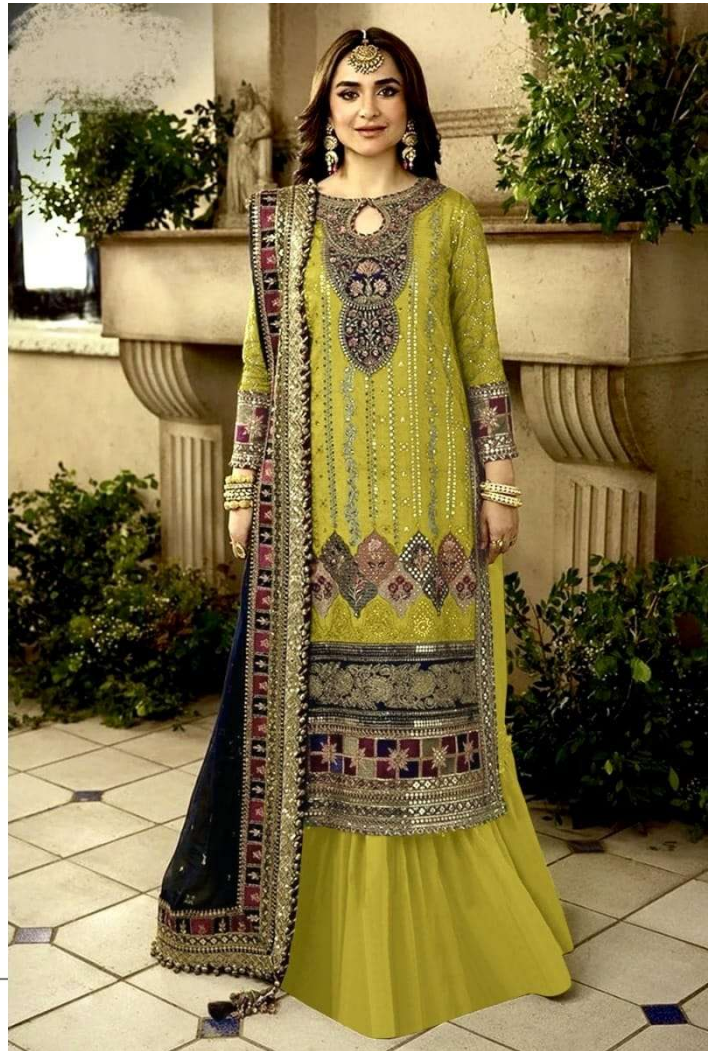

SEMI STICH COLLECTION

TOP- PURE FOX GEORGETTE WITH HEAVY EMBROIDERY AND SEQUENCE WORK
BOTTOM/INNER- DULL SHANTOON
DUPATTA- PURE FOX GEORGETTE FANCY DUPATTA AND HEAVY EMBROIDERY

7773
D.No:-429 A

SEMI STICH COLLECTION

TOP- PURE FOX GEORGETTE WITH HEAVY EMBROIDERY AND SEQUENCE WORK
BOTTOM/INNER- DULL SHANTOON
DUPATTA- PURE FOX GEORGETTE FANCY DUPATTA AND HEAVY EMBROIDERY

7773
D.No:-429 A

SEMI STICH COLLECTION

TOP- PURE FOX GEORGETTE WITH HEAVY EMBROIDERY AND SEQUENCE WORK
BOTTOM/INNER- DULL SHANTOON
DUPATTA- PURE FOX GEORGETTE FANCY DUPATTA AND HEAVY EMBROIDERY

7773
D.No:-429 B

SEMI STICH COLLECTION

TOP- PURE FOX GEORGETTE WITH HEAVY EMBROIDERY AND SEQUENCE WORK
BOTTOM/INNER- DULL SHANTOON
DUPATTA- PURE FOX GEORGETTE FANCY DUPATTA AND HEAVY EMBROIDERY

7773
D.No:-429 C