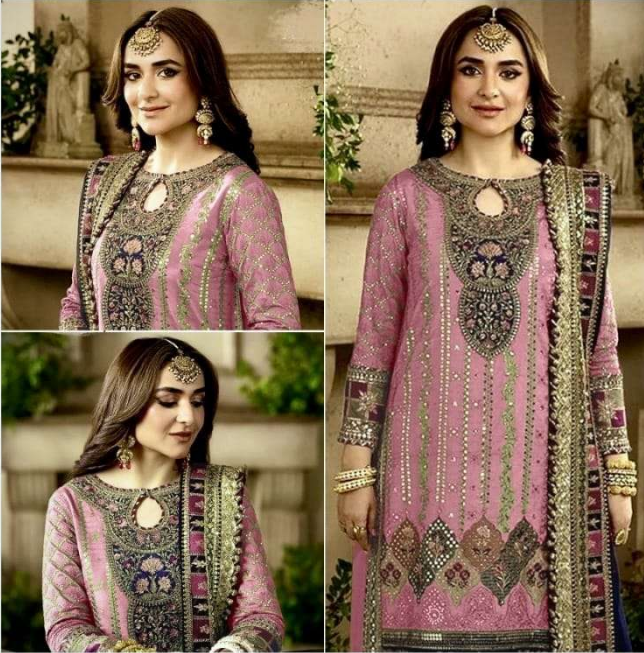

SEMI STICH COLLECTION

TOP- PURE FOX GEORGETTE WITH HEAVY EMBROIDERY AND SEQUENCE WORK
BOTTOM/INNER- DULL SHANTOON
DUPATTA- PURE FOX GEORGETTE FANCY DUPATTA AND HEAVY EMBROIDERY

7773
D.No:-429 A

SEMI STICH COLLECTION

TOP- PURE FOX GEORGETTE WITH HEAVY EMBROIDERY AND SEQUENCE WORK
BOTTOM/INNER- DULL SHANTOON
DUPATTA- PURE FOX GEORGETTE FANCY DUPATTA AND HEAVY EMBROIDERY

7773
D.No:-429 A

SEMI STICH COLLECTION

TOP- PURE FOX GEORGETTE WITH HEAVY EMBROIDERY AND SEQUENCE WORK
BOTTOM/INNER- DULL SHANTOON
DUPATTA- PURE FOX GEORGETTE FANCY DUPATTA AND HEAVY EMBROIDERY

7773
D.No:-429 B

SEMI STICH COLLECTION

TOP- PURE FOX GEORGETTE WITH HEAVY EMBROIDERY AND SEQUENCE WORK
BOTTOM/INNER- DULL SHANTOON
DUPATTA- PURE FOX GEORGETTE FANCY DUPATTA AND HEAVY EMBROIDERY

7773
D.No:-429 C

TOP- PURE FOX GEORGETTE WITH HEAVY EMBROIDERY AND SEQUENCE WORK
BOTTOM INNER- DULL SHANTOON
DUPATTA- PURE FOX GEORGETTE FANCY DUPATTA AND HEAVY EMBROIDERY

7773
D.No:-429 A

7773
D.No:-429 B

7773
D.No:-429 C