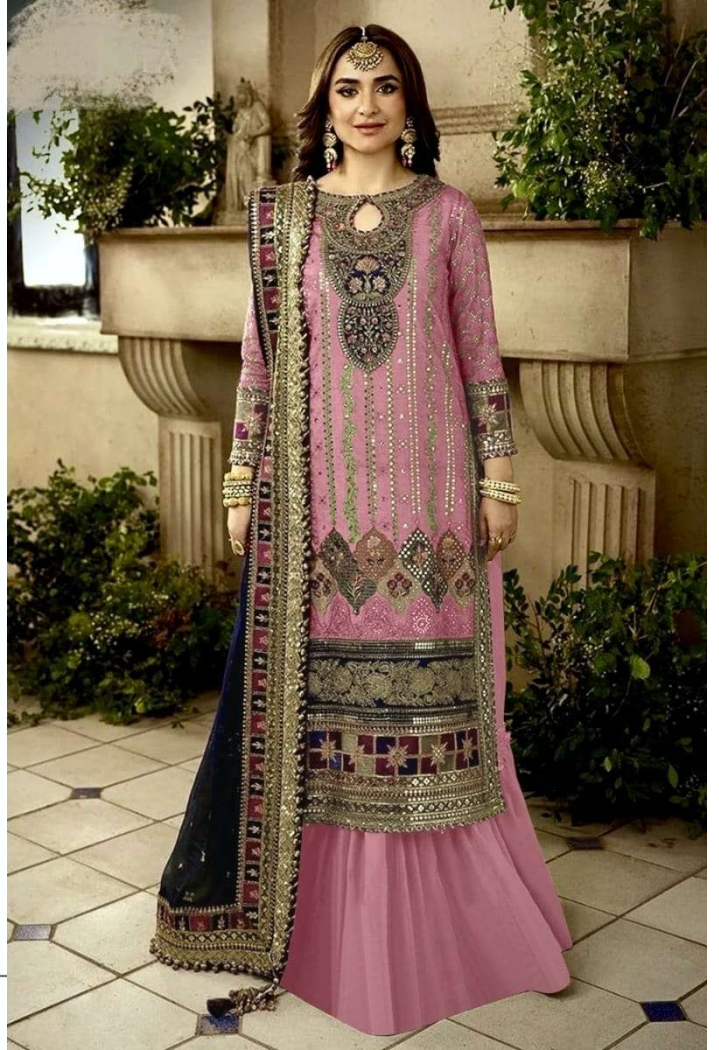

SEMI STICH COLLECTION

TOP- PURE FOX GEORGETTE WITH HEAVY EMBROIDERY AND SEQUENCE WORK
BOTTOM/INNER- DULL SHANTOON
DUPATTA- PURE FOX GEORGETTE FANCY DUPATTA AND HEAVY EMBROIDERY

7773
D.No:-429 A

SEMI STICH COLLECTION

TOP- PURE FOX GEORGETTE WITH HEAVY EMBROIDERY AND SEQUENCE WORK
BOTTOM/INNER- DULL SHANTOON
DUPATTA- PURE FOX GEORGETTE FANCY DUPATTA AND HEAVY EMBROIDERY

7773
D.No:-429 A

SEMI STICH COLLECTION

TOP- PURE FOX GEORGETTE WITH HEAVY EMBROIDERY AND SEQUENCE WORK
BOTTOM/INNER- DULL SHANTOON
DUPATTA- PURE FOX GEORGETTE FANCY DUPATTA AND HEAVY EMBROIDERY