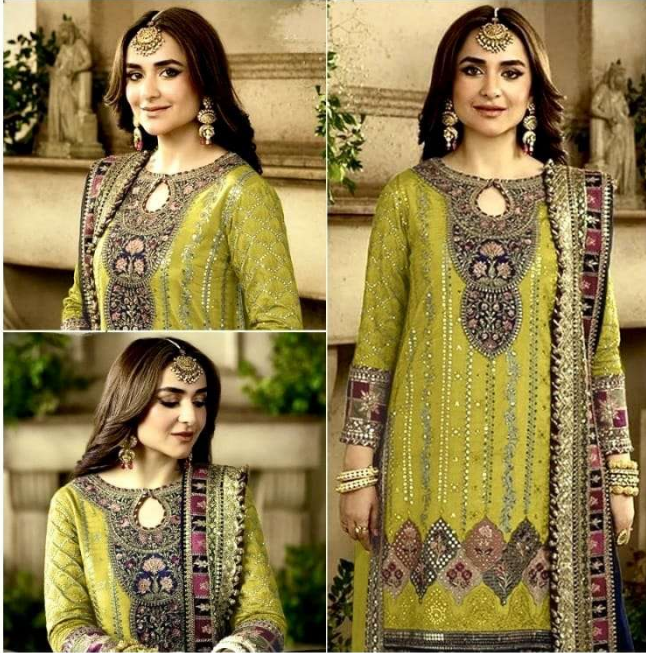

SEMI STICH COLLECTION

TOP- PURE FOX GEORGETTE WITH HEAVY EMBROIDERY AND SEQUENCE WORK
BOTTOM/INNER- DULL SHANTOON
DUPATTA- PURE FOX GEORGETTE FANCY DUPATTA AND HEAVY EMBROIDERY

7773
D.No:-429 A

SEMI STICH COLLECTION

TOP- PURE FOX GEORGETTE WITH HEAVY EMBROIDERY AND SEQUENCE WORK
BOTTOM/INNER- DULL SHANTOON
DUPATTA- PURE FOX GEORGETTE FANCY DUPATTA AND HEAVY EMBROIDERY

7773
D.No:-429 A

SEMI STICH COLLECTION

TOP- PURE FOX GEORGETTE WITH HEAVY EMBROIDERY AND SEQUENCE WORK
BOTTOM/INNER- DULL SHANTOON
DUPATTA- PURE FOX GEORGETTE FANCY DUPATTA AND HEAVY EMBROIDERY

7773
D.No:-429 B

SEMI STICH COLLECTION

TOP- PURE FOX GEORGETTE WITH HEAVY EMBROIDERY AND SEQUENCE WORK
BOTTOM/INNER- DULL SHANTOON
DUPATTA- PURE FOX GEORGETTE FANCY DUPATTA AND HEAVY EMBROIDERY

7773
D.No:-429 C

TOP- PURE FOX GEORGETTE WITH HEAVY EMBROIDERY AND SEQUENCE WORK
BOTTOM INNER- DULL SHANTOON
DUPATTA- PURE FOX GEORGETTE FANCY DUPATTA AND HEAVY EMBROIDERY

7773
D.No:-429 A

7773
D.No:-429 B

7773
D.No:-429 C