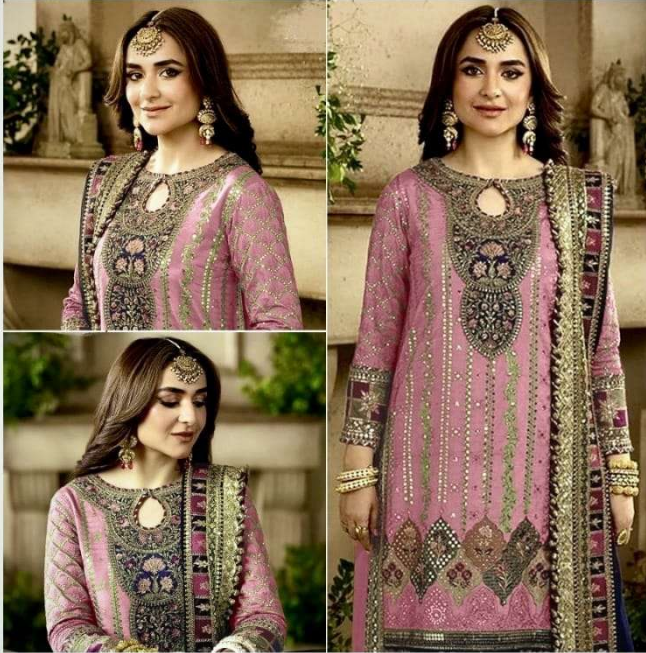

SEMI STICH COLLECTION

TOP- PURE FOX GEORGETTE WITH HEAVY EMBROIDERY AND SEQUENCE WORK
BOTTOM/INNER- DULL SHANTOON
DUPATTA- PURE FOX GEORGETTE FANCY DUPATTA AND HEAVY EMBROIDERY

7773
D.No:-429 A

SEMI STICH COLLECTION

TOP- PURE FOX GEORGETTE WITH HEAVY EMBROIDERY AND SEQUENCE WORK
BOTTOM/INNER- DULL SHANTOON
DUPATTA- PURE FOX GEORGETTE FANCY DUPATTA AND HEAVY EMBROIDERY

7773
D.No:-429 A

SEMI STICH COLLECTION

TOP- PURE FOX GEORGETTE WITH HEAVY EMBROIDERY AND SEQUENCE WORK
BOTTOM/INNER- DULL SHANTOON
DUPATTA- PURE FOX GEORGETTE FANCY DUPATTA AND HEAVY EMBROIDERY

7773
D.No:-429 B

SEMI STICH COLLECTION

TOP- PURE FOX GEORGETTE WITH HEAVY EMBROIDERY AND SEQUENCE WORK
BOTTOM/INNER- DULL SHANTOON
DUPATTA- PURE FOX GEORGETTE FANCY DUPATTA AND HEAVY EMBROIDERY

7773
D.No:-429 C

TOP- PURE FOX GEORGETTE WITH HEAVY EMBROIDERY AND SEQUENCE WORK
BOTTOM INNER- DULL SHANTOON
DUPATTA- PURE FOX GEORGETTE FANCY DUPATTA AND HEAVY EMBROIDERY

7773
D.No:-429 A

7773
D.No:-429 B

7773
D.No:-429 C