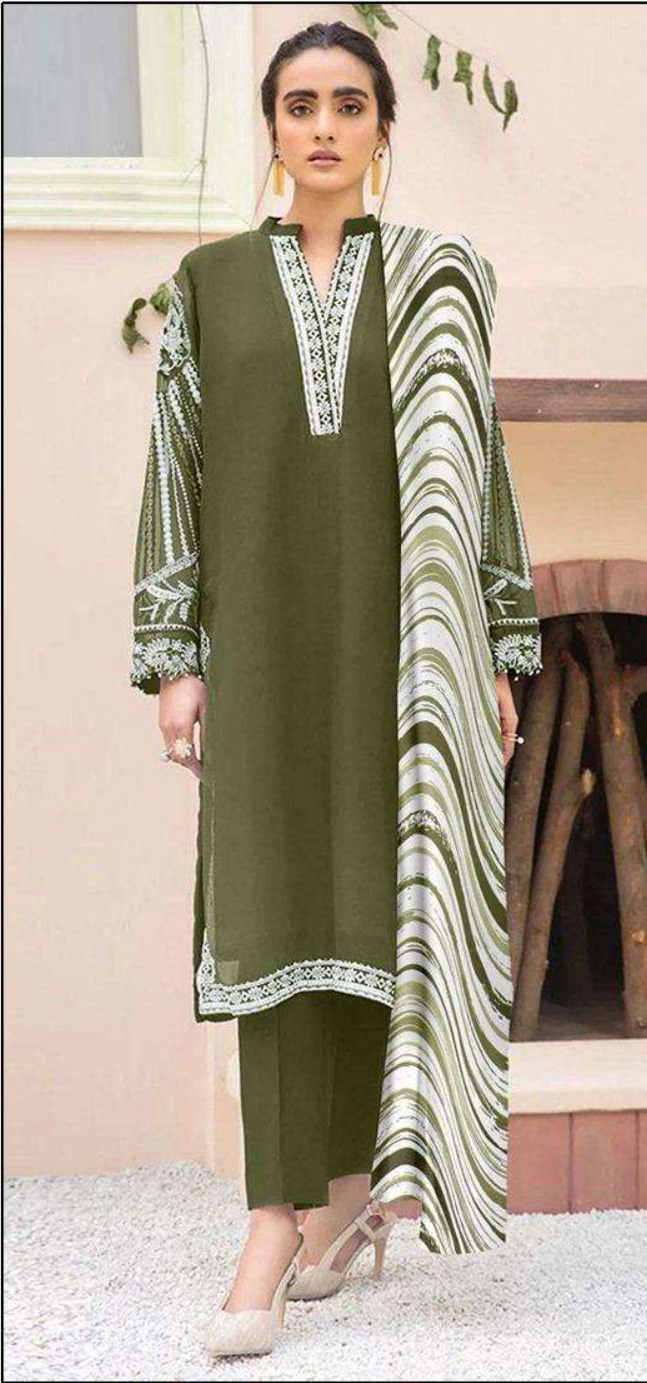

HF-36 B

HOOR TEX

CARE INSTRUCTIONS

DRY CLEAN RECOMMENDED
DO NOT USE ANY TYPE OF BLEACH OR STAIN REMOVING CHEMICALS
DO NOT OVER EXPOSE DAMP FABRIC TO STRONG SUNLIGHT
IRON AT MODERATE TEMPERATURE