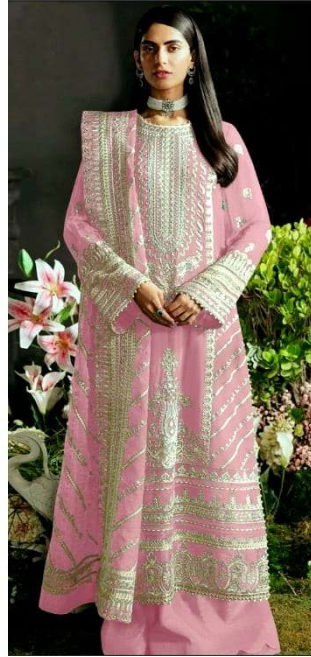

7773
D.No:-230 K