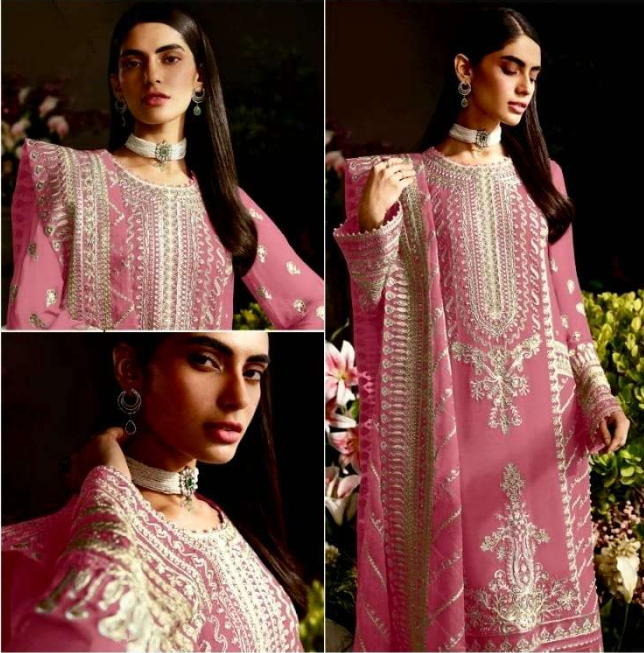

SEMI STICH COLLECTION

TOP- PURE GEORGETTE WITH HEAVY EMBROIDERY AND SEQUENCE WORK

BOTTOMINNER- DULL SHANTOON

DUPATTA- PURE GEORGETTE FANCY DUPATTA AND HEAVY EMBROIDERY

7773

D.No:-230 I

SEMI STICH COLLECTION

TOP- PURE GEORGETTE WITH HEAVY EMBROIDERY AND SEQUENCE WORK
BOTTOMINNER- DULL SHANTOON
DUPATTA- PURE GEORGETTE FANCY DUPATTA AND HEAVY EMBROIDERY

7773
D.No:-230 I

SEMI STICH COLLECTION

TOP- PURE GEORGETTE WITH HEAVY EMBROIDERY AND SEQUENCE WORK
BOTTOMINNER- DULL SHANTOON
DUPATTA- PURE GEORGETTE FANCY DUPATTA AND HEAVY EMBROIDERY

7773
D.No:-230 J

SEMI STICH COLLECTION

TOP-PURE GEORGETTE WITH HEAVY EMBROIDERY AND SEQUENCE WORK

BOTTOMINNER-DULL SHANTOON

DUPATTA- PURE GEORGETTE FANCY DUPATTA AND HEAVY EMBROIDERY

7773

D.No:-230 K

SEMI STICH COLLECTION