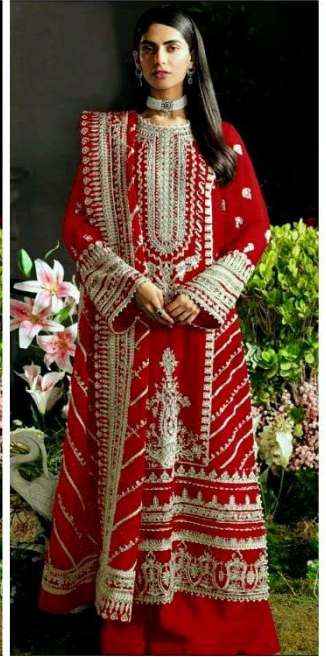

7773
D.No:-230 L