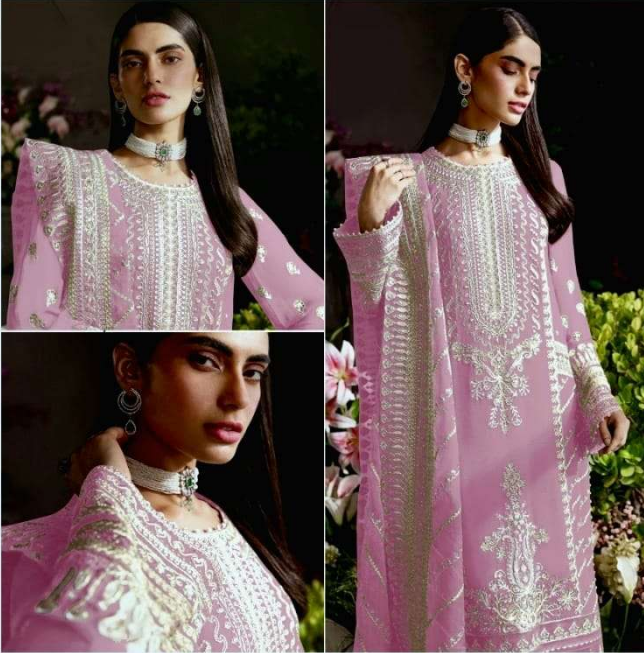

SEMI STICH COLLECTION

TOP-PURE GEORGETTE WITH HEAVY EMBROIDERY AND SEQUENCE WORK

BOTTOMINNER-DULL SHANTOON

DUPATTA- PURE GEORGETTE FANCY DUPATTA AND HEAVY EMBROIDERY

7773

D.No:-230 K