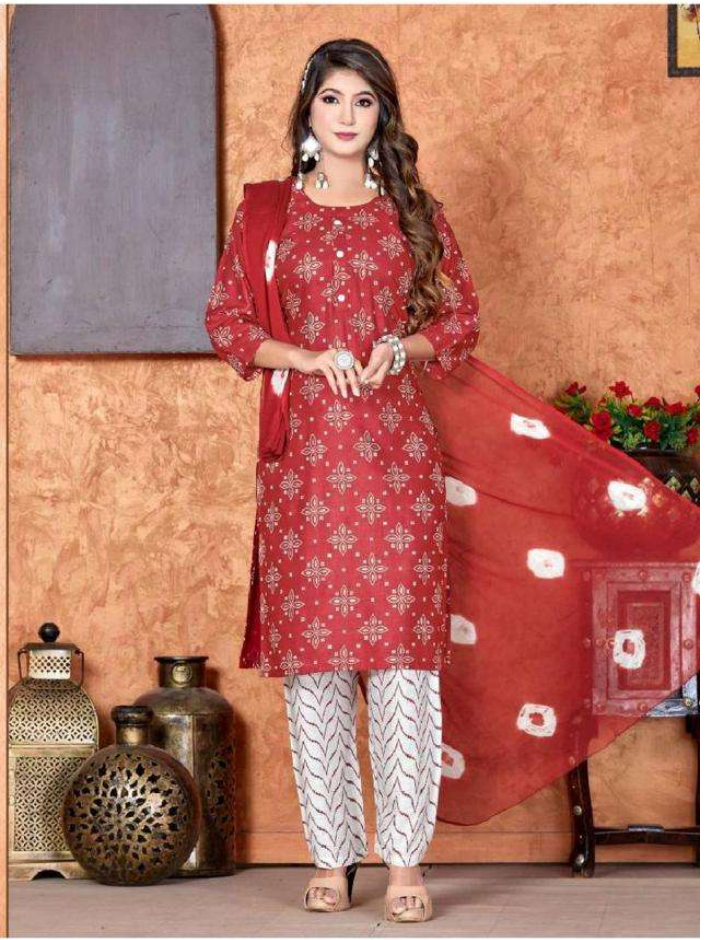

*Fashion and style always depend
on good colour and fantastic
combination of shades*

D-2002